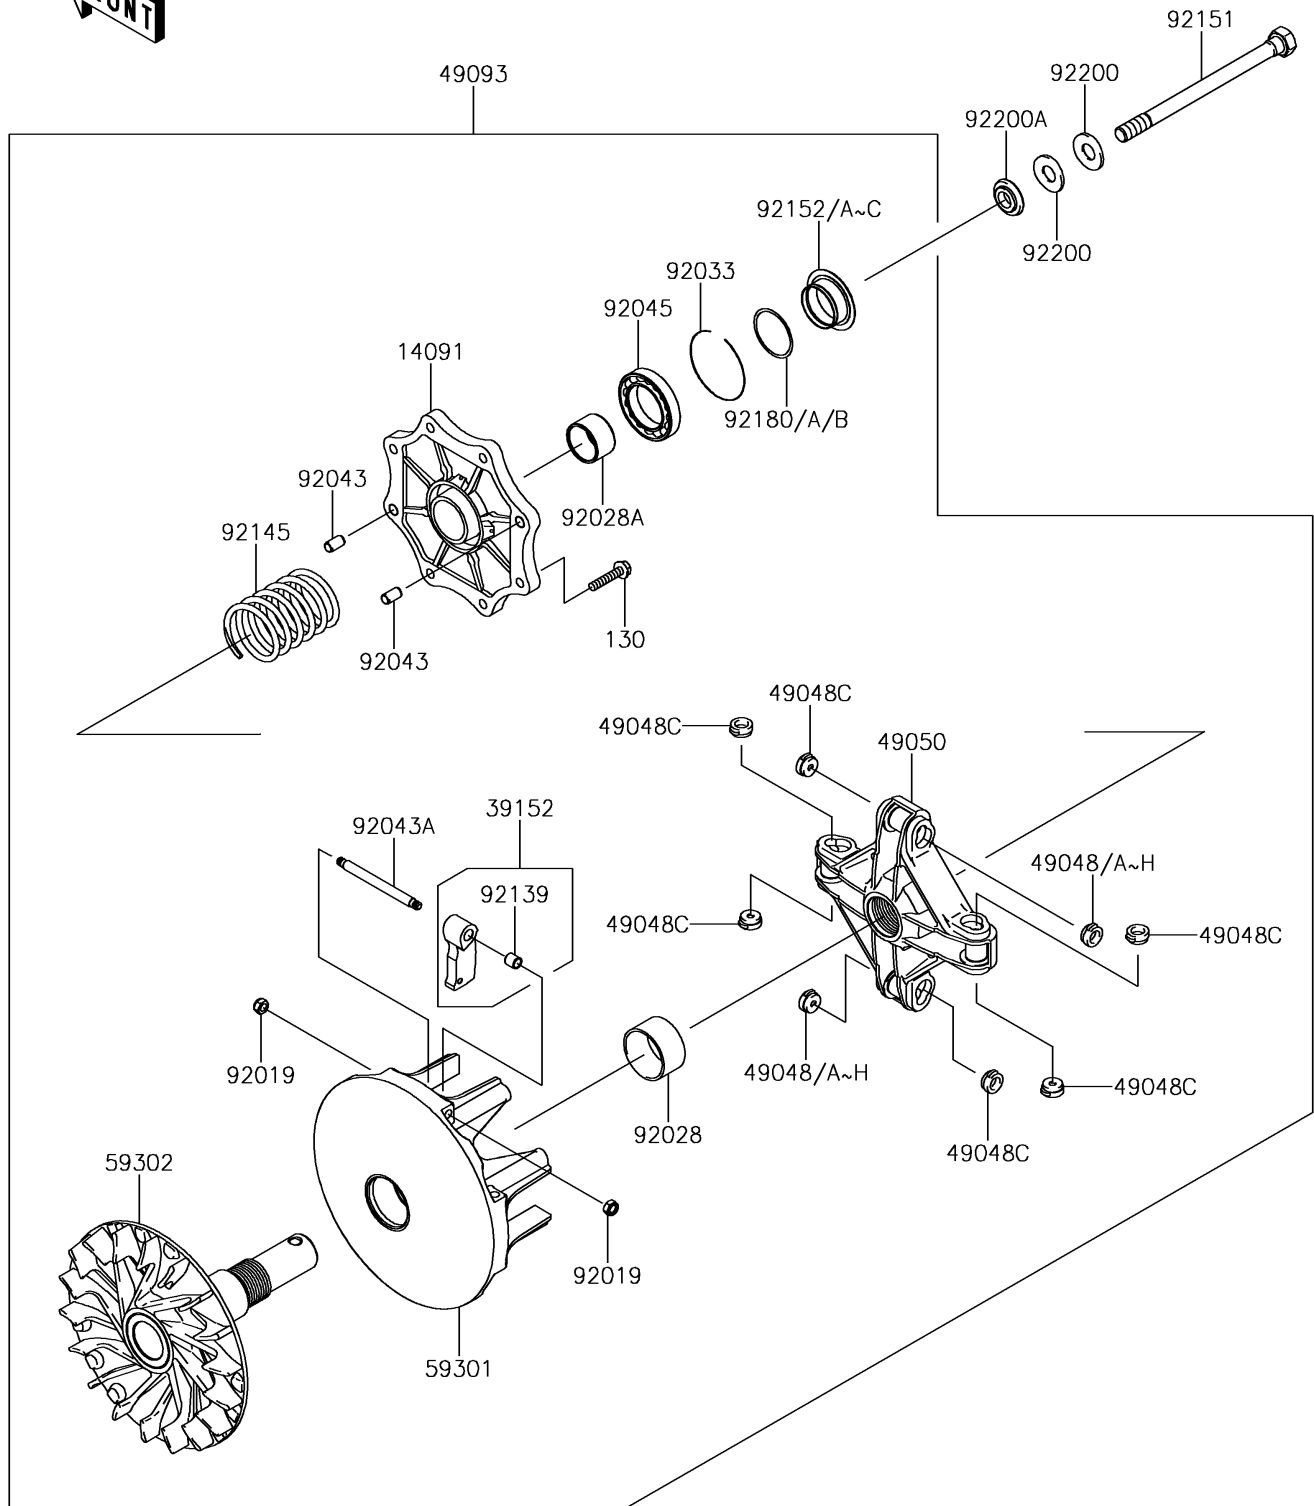

2018 BRUTE FORCE® 750 4x4i EPS CAMO

PARTS DIAGRAM

Drive Converter

E1391

2018 BRUTE FORCE® 750 4x4i EPS CAMO

Kawasaki
Let the Good Times Roll®

PARTS LIST

Drive Converter

ITEM NAME	PART NUMBER	QUANTITY
COVER (Ref # 14091)	14091-1804	1
WEIGHT-RAMP (Ref # 39152)	39152-0034	4
SHOE,T=7.2 (Ref # 49048)	49048-1087	AR
SHOE,T=7.3 (Ref # 49048A)	49048-1088	AR
SHOE,T=7.4 (Ref # 49048B)	49048-1089	AR
SHOE,T=7.5 (Ref # 49048C)	49048-1090	8
SHOE,T=7.6 (Ref # 49048D)	49048-1091	AR
SHOE,T=7.7 (Ref # 49048E)	49048-1092	AR
SHOE,T=7.8 (Ref # 49048F)	49048-1093	AR
SHOE,T=7.9 (Ref # 49048G)	49048-1094	AR
SHOE,T=8.0 (Ref # 49048H)	49048-1095	AR
SPIDER (Ref # 49050)	49050-0010	1
CONVERTER-ASSY-DRIVE (Ref # 49093)	49093-0040	1
SHEAVE-MOVABLE (Ref # 59301)	59301-0007	1
SHEAVE-COMP,FIXED (Ref # 59302)	59302-0078	1
NUT,LOCK,6MM (Ref # 92019)	92019-008	8
BUSHING (Ref # 92028)	92028-1975	1
BUSHING (Ref # 92028A)	92028-1980	1
RING-SNAP (Ref # 92033)	92033-0063	1
PIN,6.2X8X14 (Ref # 92043)	92043-1263	2
PIN (Ref # 92043A)	92043-1688	4
BEARING-BALL,6907DDG8C4 S6NS (Ref # 92045)	92045-1453	1
BUSHING (Ref # 92139)	92139-0215	4
SPRING (Ref # 92145)	92145-0794	1
BOLT,12X165 (Ref # 92151)	92151-1393	1
COLLAR,T=1.6 (Ref # 92152)	92152-1436	AR
COLLAR,T=3.0 (Ref # 92152A)	92152-1437	AR
COLLAR,T=2.3 (Ref # 92152B)	92152-1438	AR
COLLAR,T=3.7 (Ref # 92152C)	92152-1440	AR

2018 BRUTE FORCE® 750 4x4i EPS CAMO

Kawasaki
Let the Good Times Roll®

PARTS LIST

Drive Converter

ITEM NAME	PART NUMBER	QUANTITY
SHIM,35X40X0.10 (Ref # 92180)	92180-1378	AR
SHIM,35X40X0.20 (Ref # 92180A)	92180-1379	AR
SHIM,35X40X0.30 (Ref # 92180B)	92180-1380	AR
WASHER,SPRING (Ref # 92200)	92200-1504	2
WASHER (Ref # 92200A)	92200-1634	1
BOLT-FLANGED,6X30 (Ref # 130)	130CA0630	8