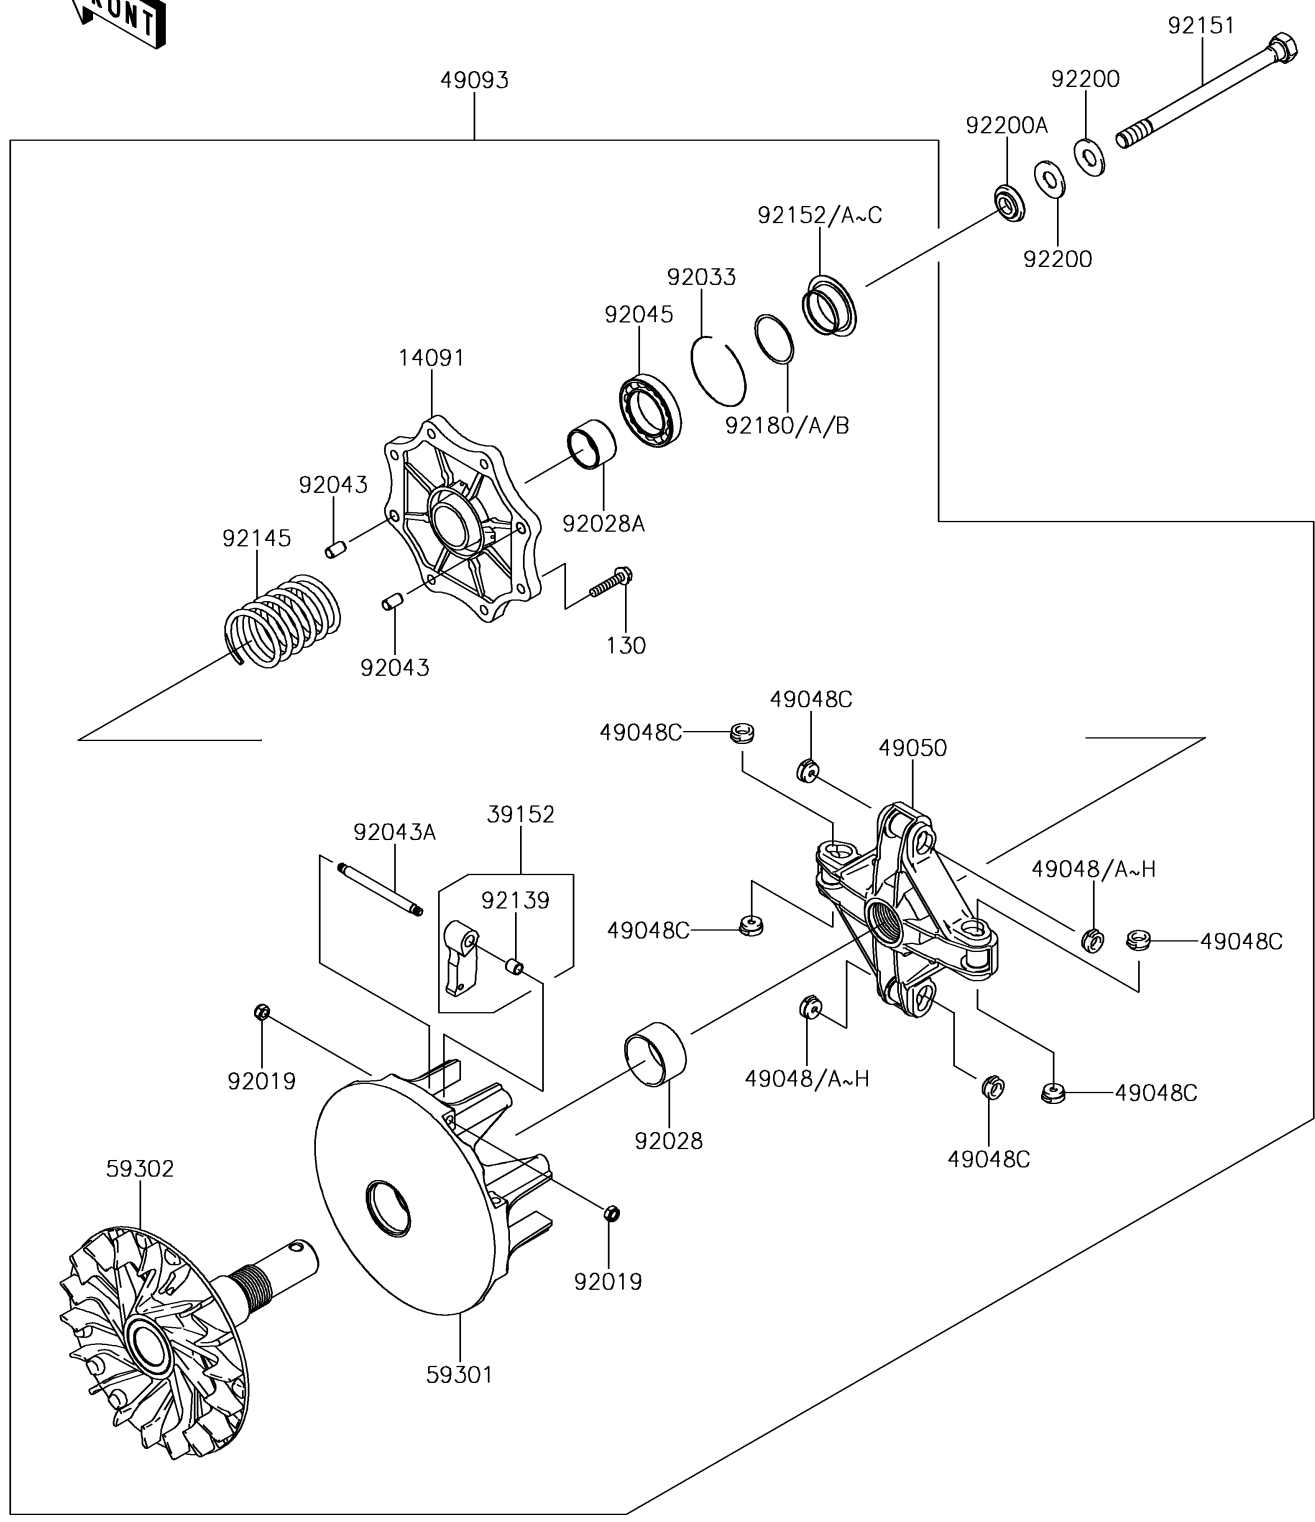

2018 BRUTE FORCE® 750 4x4i EPS CAMO PARTS DIAGRAM

Drive Converter

E1391

2018 BRUTE FORCE® 750 4x4i EPS CAMO PARTS LIST

Drive Converter

ITEM NAME	PART NUMBER	QUANTITY
COVER (Ref # 14091)	14091-1804	1
WEIGHT-RAMP (Ref # 39152)	39152-0034	4
SHOE,T=7.2 (Ref # 49048)	49048-1087	AR
SHOE,T=7.3 (Ref # 49048A)	49048-1088	AR
SHOE,T=7.4 (Ref # 49048B)	49048-1089	AR
SHOE,T=7.5 (Ref # 49048C)	49048-1090	8
SHOE,T=7.6 (Ref # 49048D)	49048-1091	AR
SHOE,T=7.7 (Ref # 49048E)	49048-1092	AR
SHOE,T=7.8 (Ref # 49048F)	49048-1093	AR
SHOE,T=7.9 (Ref # 49048G)	49048-1094	AR
SHOE,T=8.0 (Ref # 49048H)	49048-1095	AR
SPIDER (Ref # 49050)	49050-0010	1
CONVERTER-ASSY-DRIVE (Ref # 49093)	49093-0040	1
SHEAVE-MOVABLE (Ref # 59301)	59301-0007	1
SHEAVE-COMP,FIXED (Ref # 59302)	59302-0078	1
NUT,LOCK,6MM (Ref # 92019)	92019-008	8
BUSHING (Ref # 92028)	92028-1975	1
BUSHING (Ref # 92028A)	92028-1980	1
RING-SNAP (Ref # 92033)	92033-0063	1
PIN,6.2X8X14 (Ref # 92043)	92043-1263	2
PIN (Ref # 92043A)	92043-1688	4
BEARING-BALL,6907DDG8C4 S6NS (Ref # 92045)	92045-1453	1
BUSHING (Ref # 92139)	92139-0215	4
SPRING (Ref # 92145)	92145-0794	1
BOLT,12X165 (Ref # 92151)	92151-1393	1
COLLAR,T=1.6 (Ref # 92152)	92152-1436	AR
COLLAR,T=3.0 (Ref # 92152A)	92152-1437	AR
COLLAR,T=2.3 (Ref # 92152B)	92152-1438	AR
COLLAR,T=3.7 (Ref # 92152C)	92152-1440	AR

2018 BRUTE FORCE® 750 4x4i EPS CAMO PARTS LIST

Drive Converter

ITEM NAME	PART NUMBER	QUANTITY
SHIM,35X40X0.10 (Ref # 92180)	92180-1378	AR
SHIM,35X40X0.20 (Ref # 92180A)	92180-1379	AR
SHIM,35X40X0.30 (Ref # 92180B)	92180-1380	AR
WASHER,SPRING (Ref # 92200)	92200-1504	2
WASHER (Ref # 92200A)	92200-1634	1
BOLT-FLANGED,6X30 (Ref # 130)	130CA0630	8