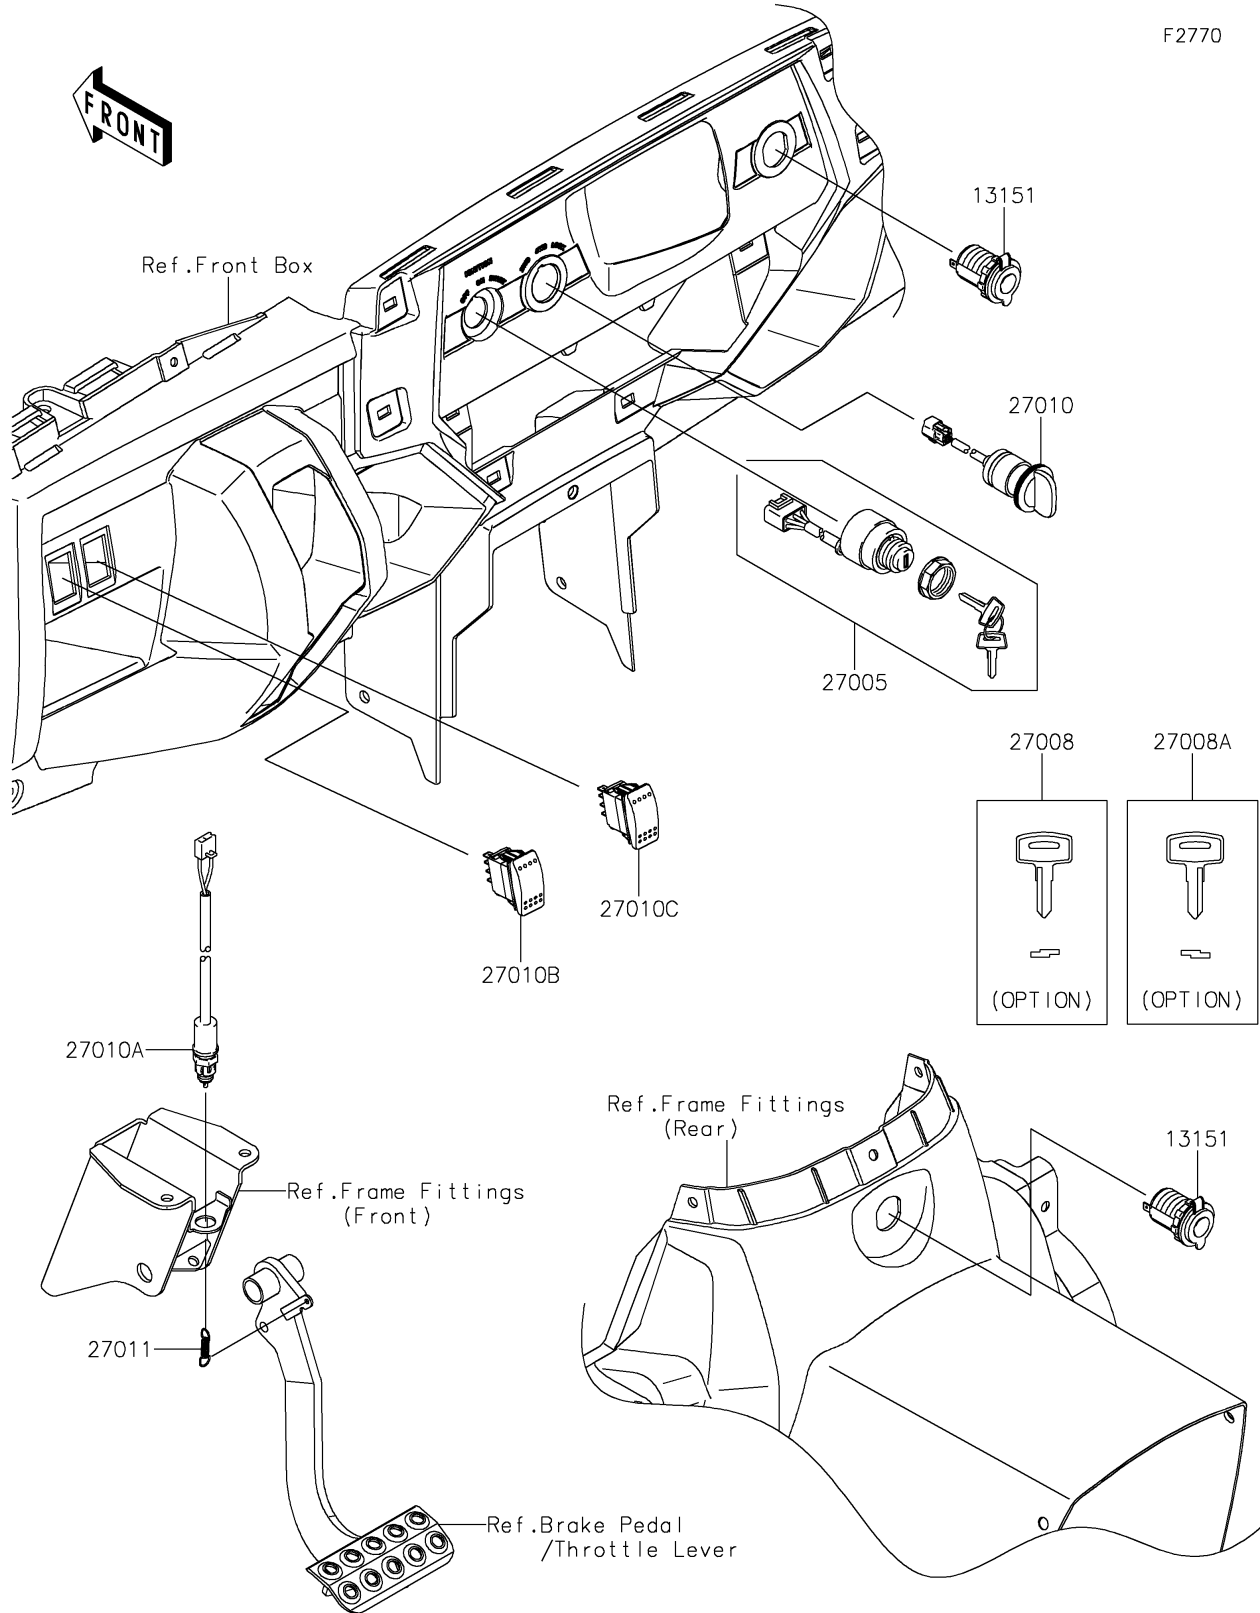

2025 Teryx4 S Camo PARTS DIAGRAM

Ignition Switch

F2770

2025 Teryx4 S Camo PARTS LIST

Ignition Switch

ITEM NAME	PART NUMBER	QUANTITY
SWITCH-COMP,OUTLET,12V (Ref # 13151)	13151-0556	2
SWITCH-ASSY-IGNITION (Ref # 27005)	27005-0036	1
KEY-LOCK,BLANK (Ref # 27008)	27008-1153	1
KEY-LOCK,BLANK (Ref # 27008A)	27008-1157	1
SWITCH (Ref # 27010)	27010-0706	1
SWITCH,BRAKE (Ref # 27010A)	27010-0724	1
SWITCH,OUTER (Ref # 27010B)	27010-0806	1
SWITCH,INNER (Ref # 27010C)	27010-0807	1
SPRING,BRAKE LAMP SWITCH (Ref # 27011)	27011-006	1