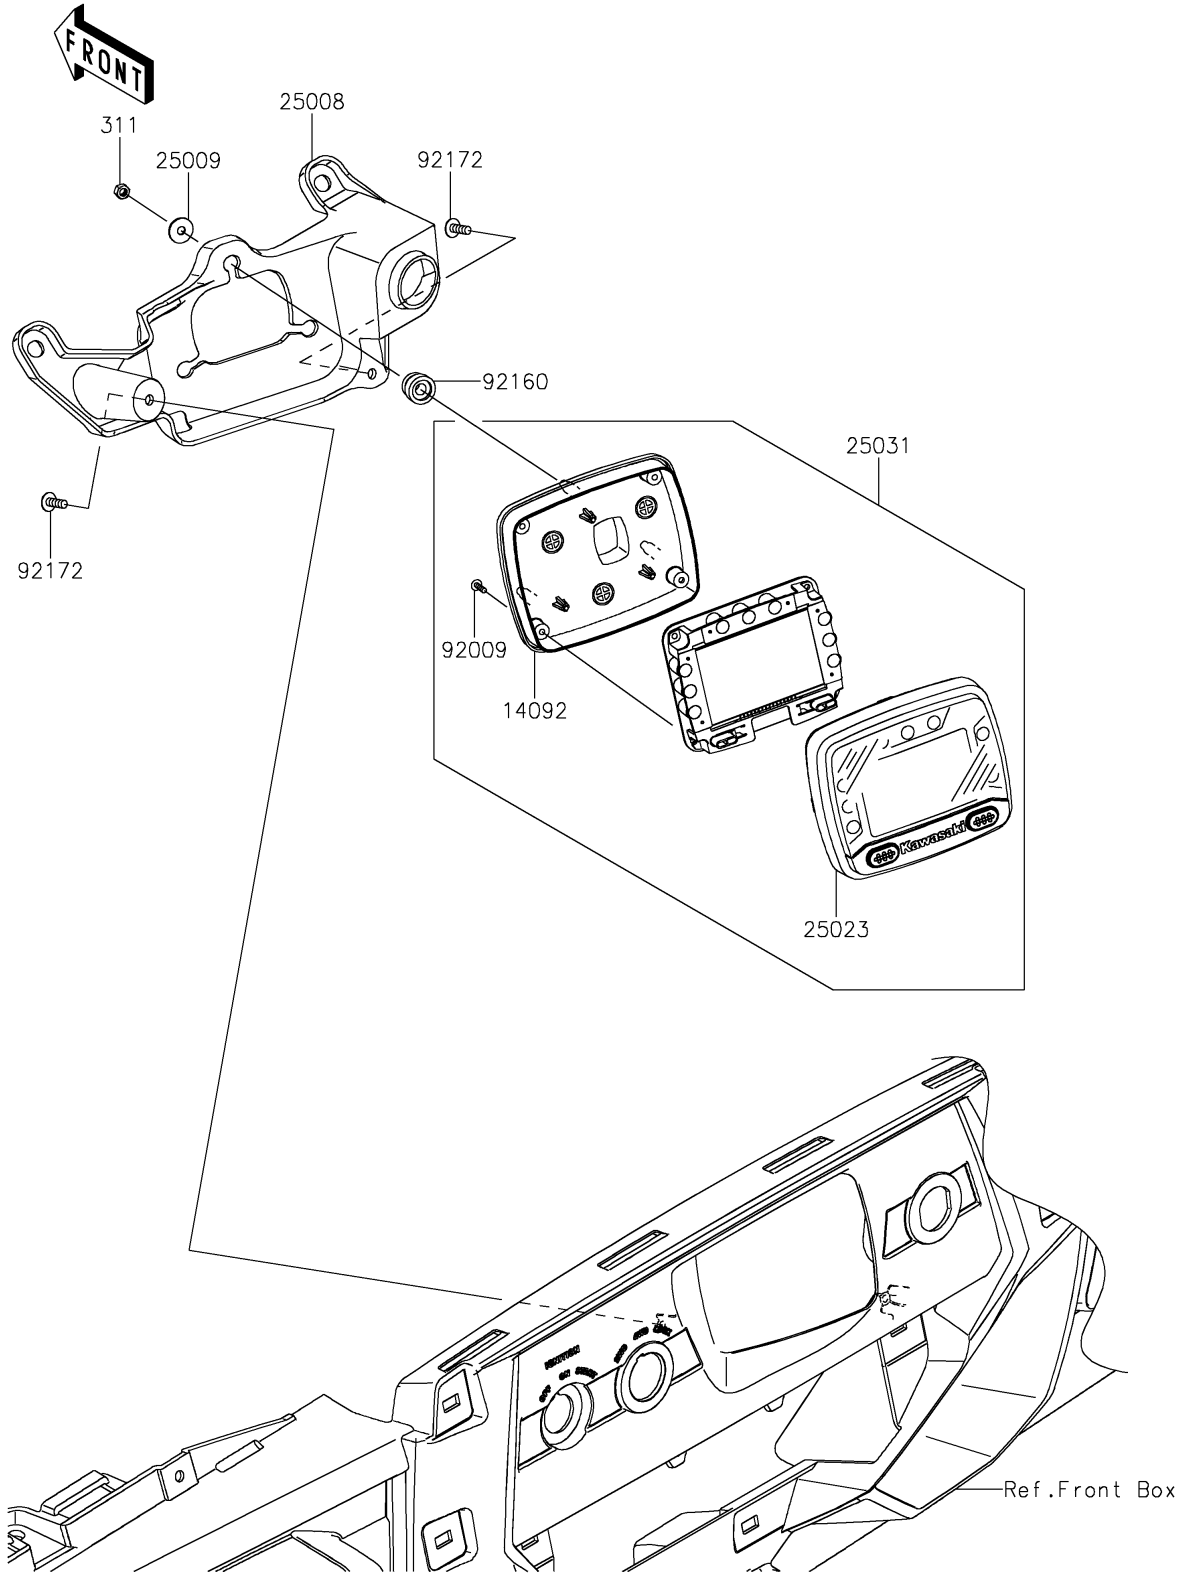

2025 Teryx4 S Camo PARTS DIAGRAM

Meter(s)

F2530

2025 Teryx4 S Camo PARTS LIST

Meter(s)

ITEM NAME	PART NUMBER	QUANTITY
COVER,METER,LWR (Ref # 14092)	14092-0834	1
BRACKET-METER (Ref # 25008)	25008-0043	1
WASHER,5.2X16X1.2 (Ref # 25009)	25009-004	3
COVER-METER CASE,UPP (Ref # 25023)	25023-0075	1
METER-ASSY,LCD (Ref # 25031)	25031-0692	1
SCREW,TAPPING,3X12 (Ref # 92009)	92009-1255	4
DAMPER (Ref # 92160)	92160-1460	3
SCREW,TAPPING,5X14 (Ref # 92172)	92172-0265	2
NUT-HEX,5MM (Ref # 311)	311AB0500	3