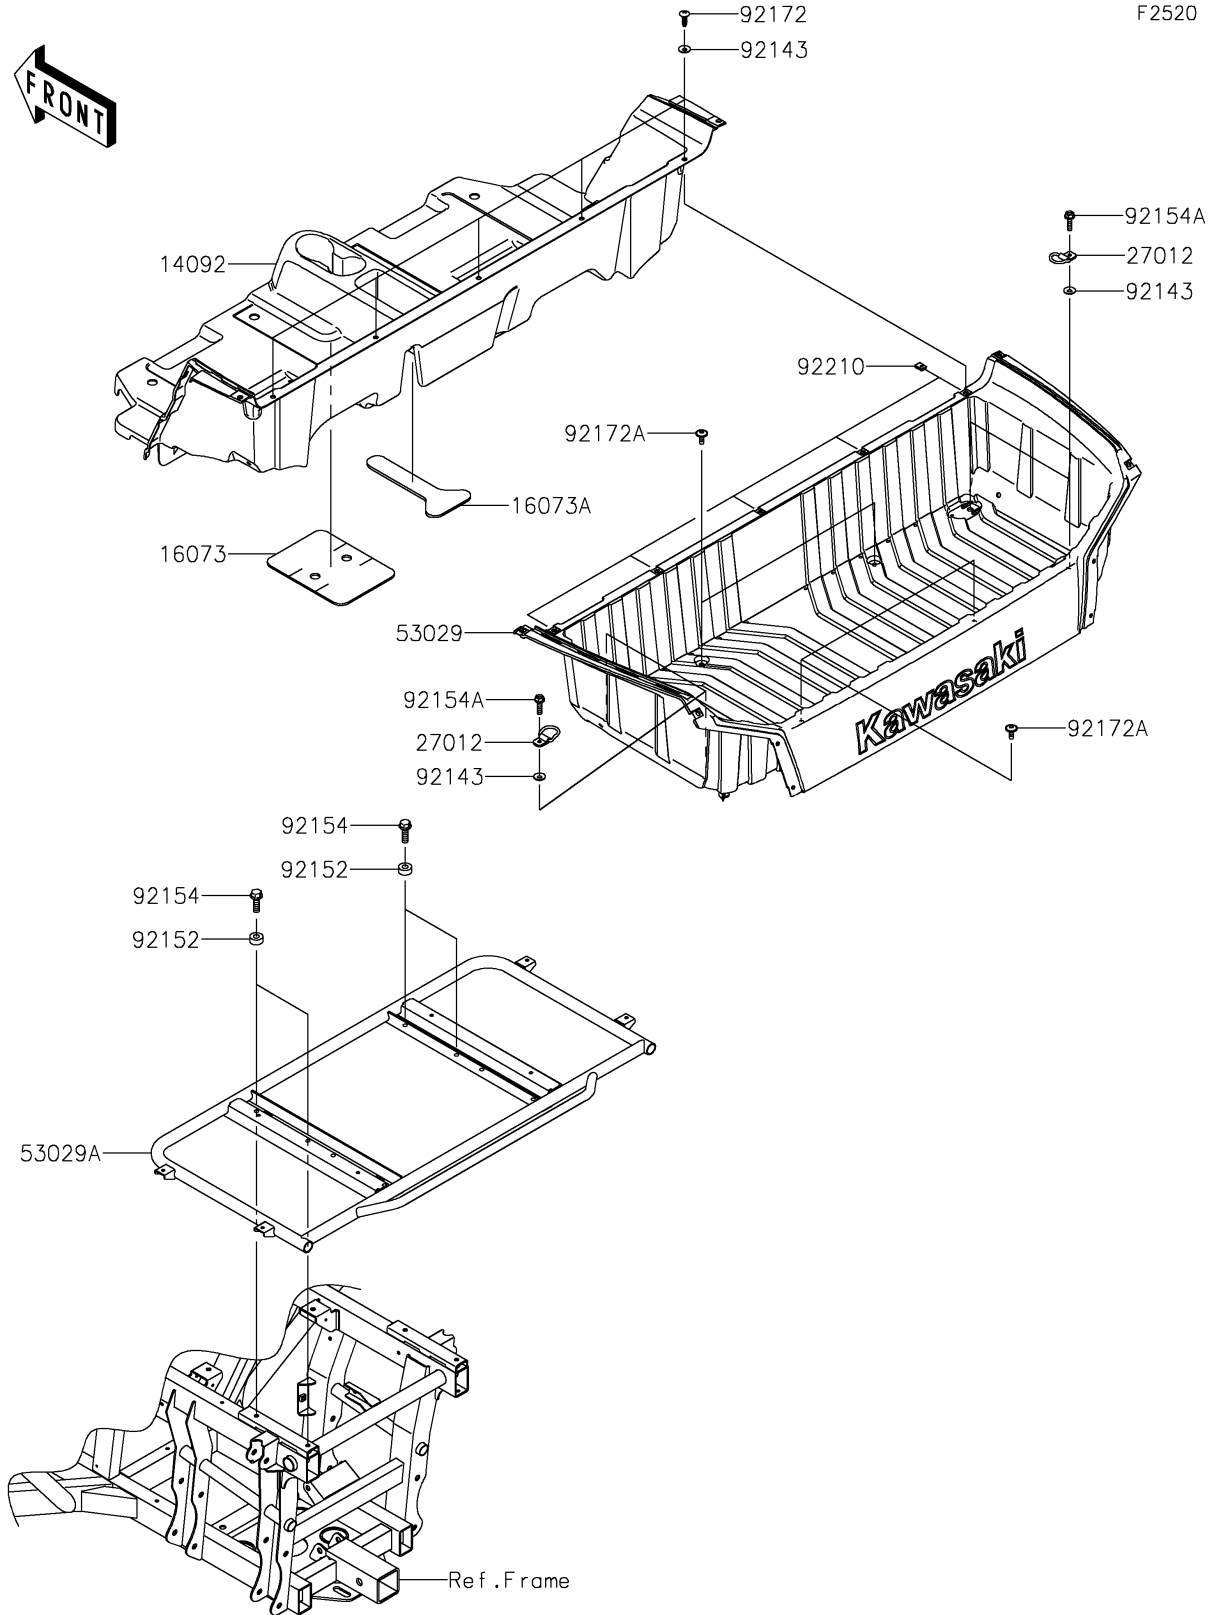

2025 Teryx4 S Camo PARTS DIAGRAM

Carrier(s)

2025 Teryx4 S Camo PARTS LIST

Carrier(s)

ITEM NAME	PART NUMBER	QUANTITY
COVER,RR CONSOLE (Ref # 14092)	14092-1057	1
INSULATOR,CENTER CONSOLE (Ref # 16073)	16073-0803	1
INSULATOR (Ref # 16073A)	16073-0842	1
HOOK (Ref # 27012)	27012-0783	4
CARRIER (Ref # 53029)	53029-0309	1
CARRIER (Ref # 53029A)	53029-0352	1
COLLAR (Ref # 92143)	92143-1087	9
COLLAR,8.2X18X8 (Ref # 92152)	92152-1553	4
BOLT,FLANGED,8X25 (Ref # 92154)	92154-1302	4
BOLT,FLANGED,6X22 (Ref # 92154A)	92154-1356	4
SCREW,TAPPING,6X20 (Ref # 92172)	92172-0488	5
SCREW,6X16 (Ref # 92172A)	92172-0711	4
NUT,LEAF SPRING,6MM (Ref # 92210)	92210-0624	5