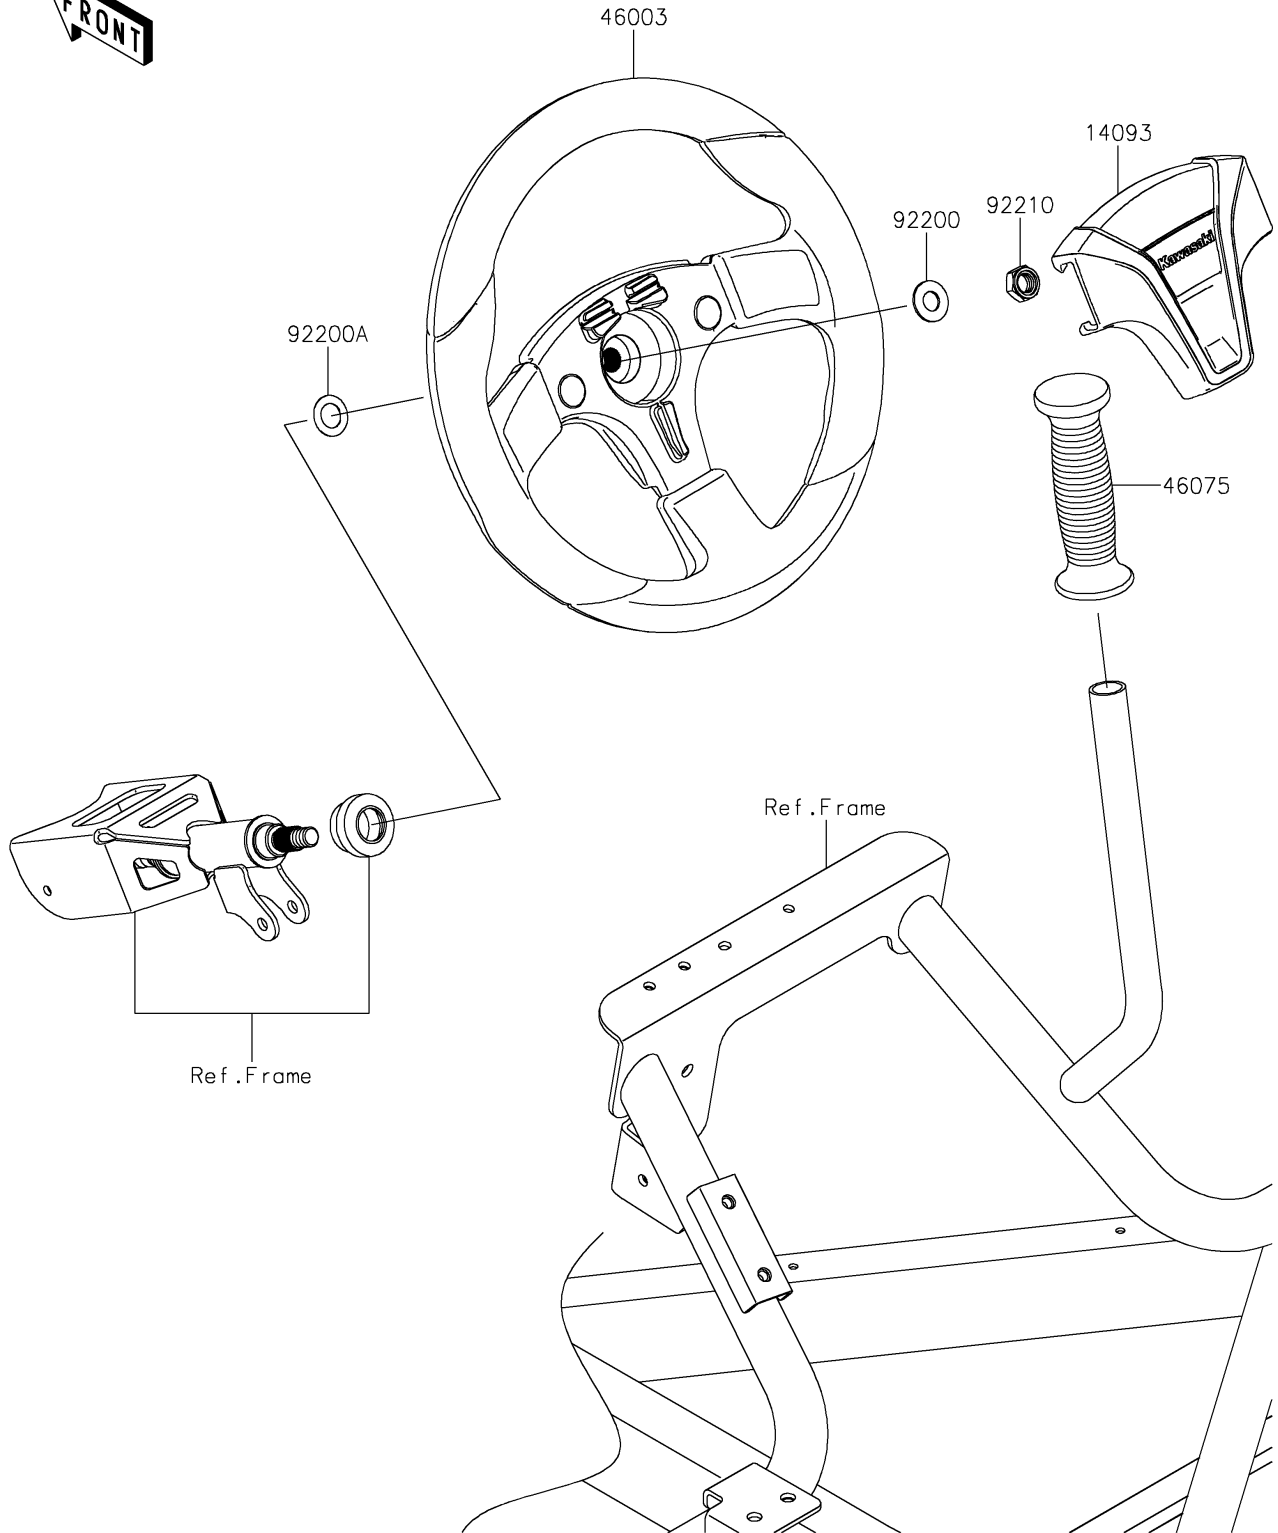

2025 Teryx4 S Camo PARTS DIAGRAM

Steering Wheel

F2311

2025 Teryx4 S Camo PARTS LIST

Steering Wheel

ITEM NAME	PART NUMBER	QUANTITY
COVER,HANDLE (Ref # 14093)	14093-0803	1
HANDLE (Ref # 46003)	46003-0809	1
GRIP (Ref # 46075)	46075-0582	1
WASHER,12.1X25X1.6 (Ref # 92200)	92200-0455	1
WASHER,15X25X1.6 (Ref # 92200A)	92200-0460	1
NUT,LOCK,12MM (Ref # 92210)	92210-1249	1