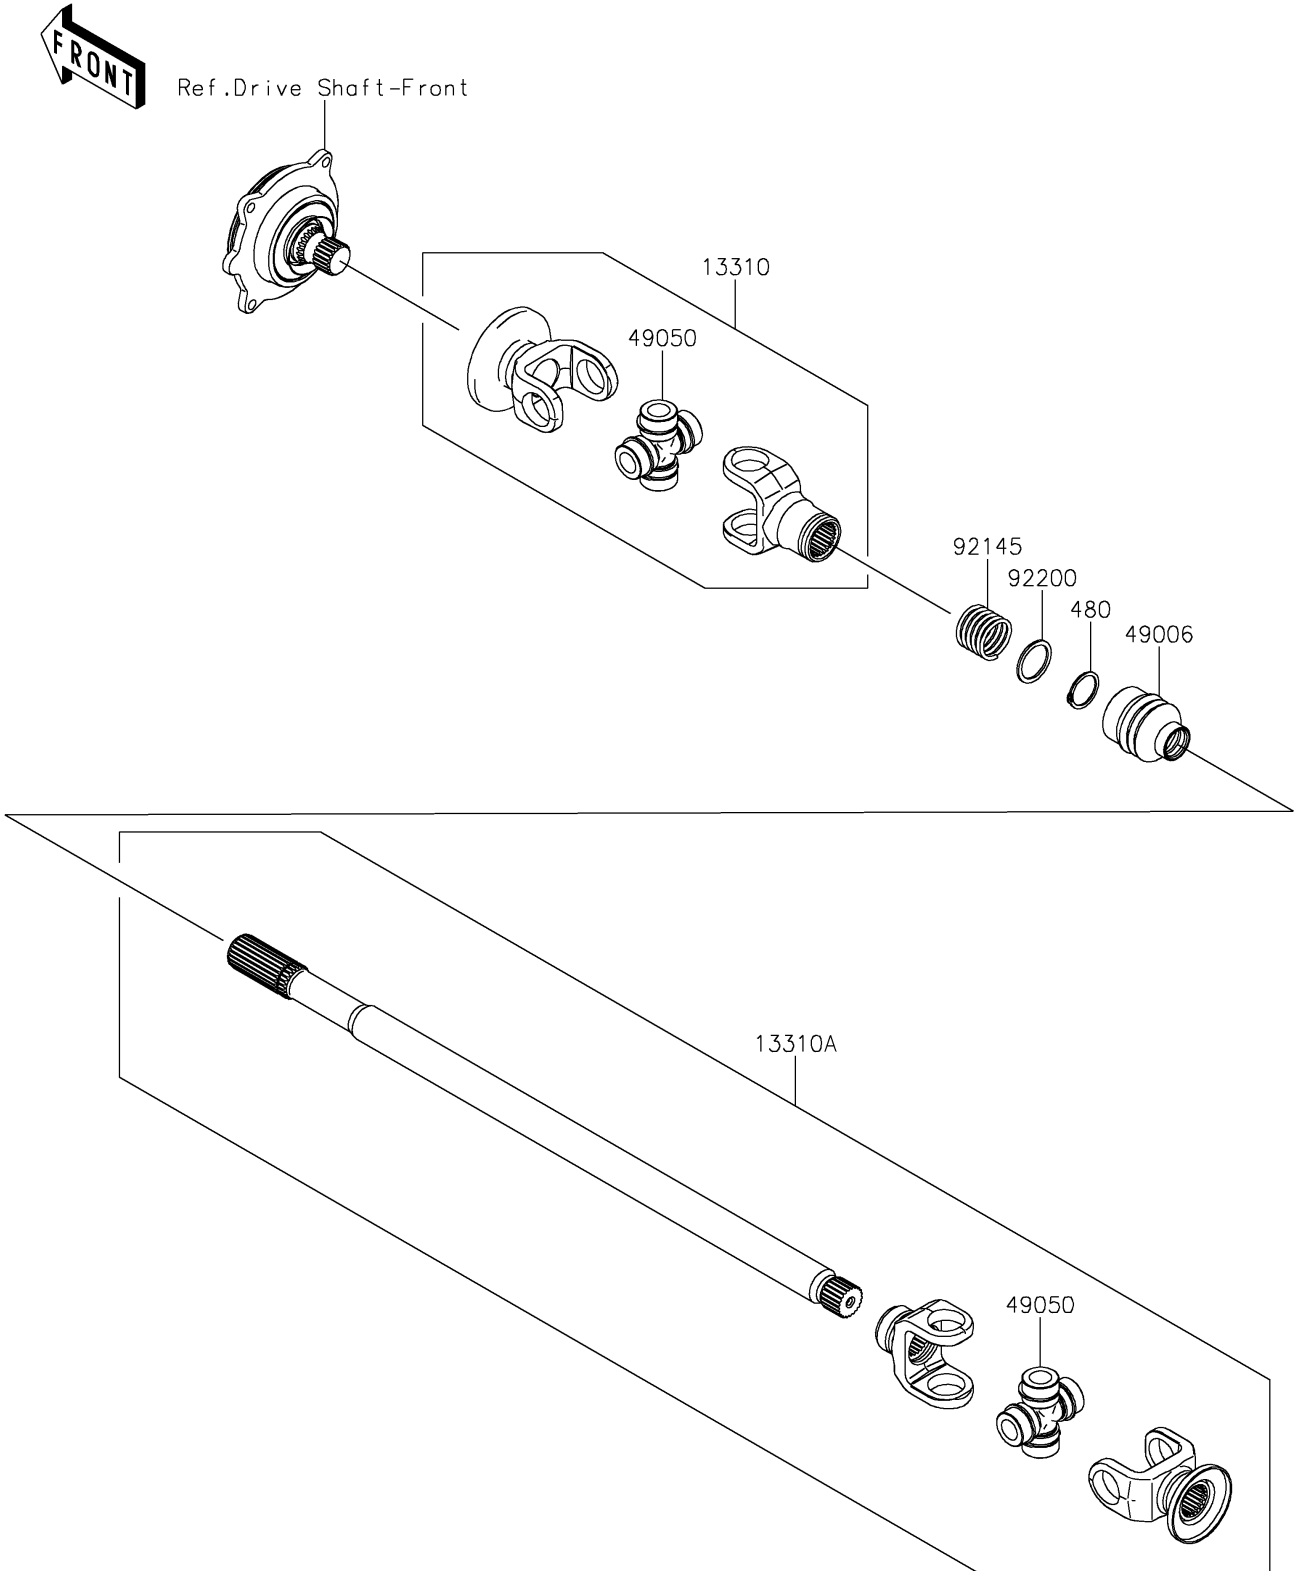

2025 Teryx4 S Camo PARTS DIAGRAM

Drive Shaft-Propeller

E3135

2025 Teryx4 S Camo PARTS LIST

Drive Shaft-Propeller

ITEM NAME	PART NUMBER	QUANTITY
SHAFT-ASSY,FRONT GEAR SIDE (Ref # 13310)	13310-0031	1
SHAFT-ASSY,FRONT ENG SIDE (Ref # 13310A)	13310-0032	1
BOOT,GEAR ASSY SIDE (Ref # 49006)	49006-0108	1
SPIDER (Ref # 49050)	49050-0034	2
SPRING (Ref # 92145)	92145-0823	1
WASHER,25X31X1.5 (Ref # 92200)	92200-0600	1
CIRCLIP-TYPE-C,24MM (Ref # 480)	480J2400	1