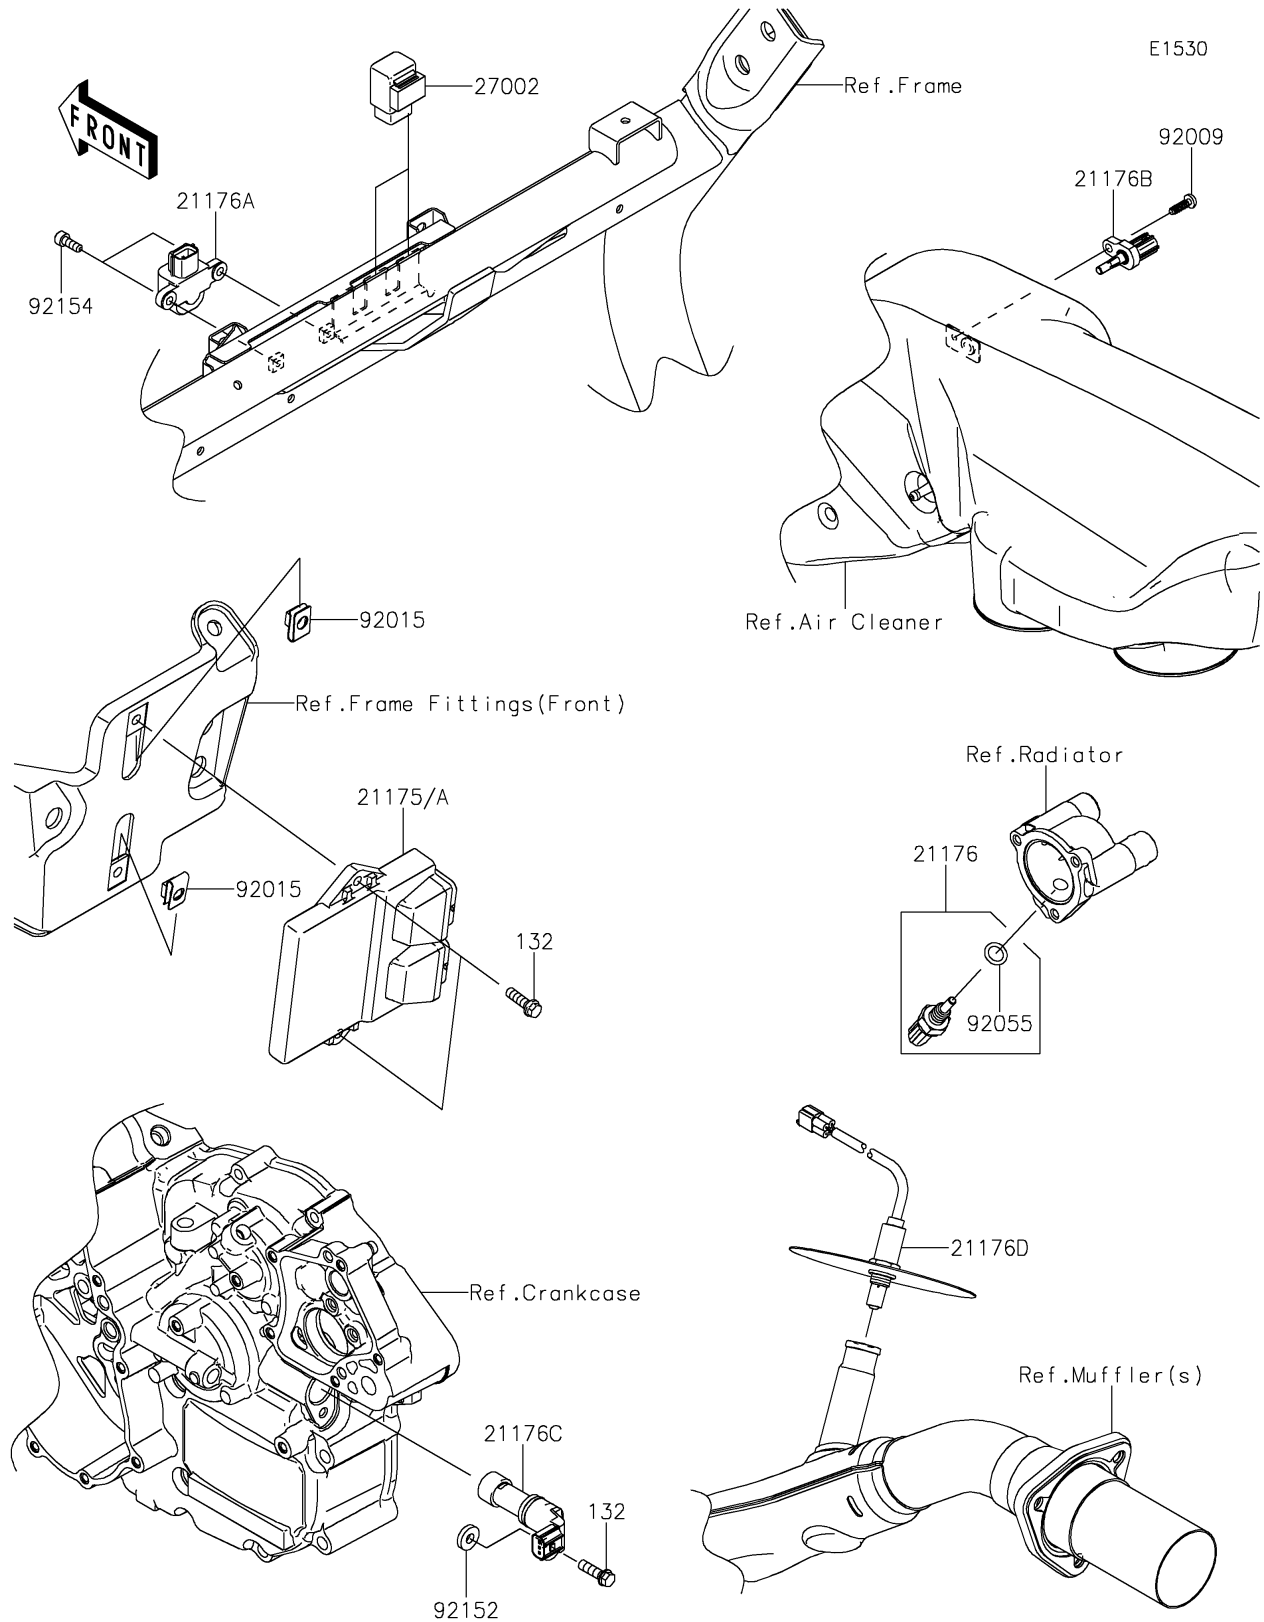

2025 Teryx4 S Camo PARTS DIAGRAM

Fuel Injection

2025 Teryx4 S Camo PARTS LIST

Fuel Injection

ITEM NAME	PART NUMBER	QUANTITY
CONTROL UNIT-ELECTRONIC (Ref # 21175)	21175-1151	1
CONTROL UNIT-ELECTRONIC (Ref # 21175A)	21175-1258	1
SENSOR,WATER TEMP (Ref # 21176)	21176-0009	1
SENSOR,VEHICLE-DOWN (Ref # 21176A)	21176-0026	1
SENSOR,AIR TEMPERATURE (Ref # 21176B)	21176-0048	1
SENSOR,SPEED (Ref # 21176C)	21176-0712	1
SENSOR,OXYGEN (Ref # 21176D)	21176-0935	1
RELAY-ASSY (Ref # 27002)	27002-1062	2
SCREW,TAPPING,5X16 (Ref # 92009)	92009-1984	1
NUT,6MM (Ref # 92015)	92015-1602	2
RING-O,9.5X1.9 (Ref # 92055)	92055-0016	1
COLLAR,6.5X16X3.2 (Ref # 92152)	92152-1975	1
BOLT,SOCKET,5X14 (Ref # 92154)	92154-1841	2
BOLT-FLANGED-SMALL,6X20 (Ref # 132)	132BA0620	3