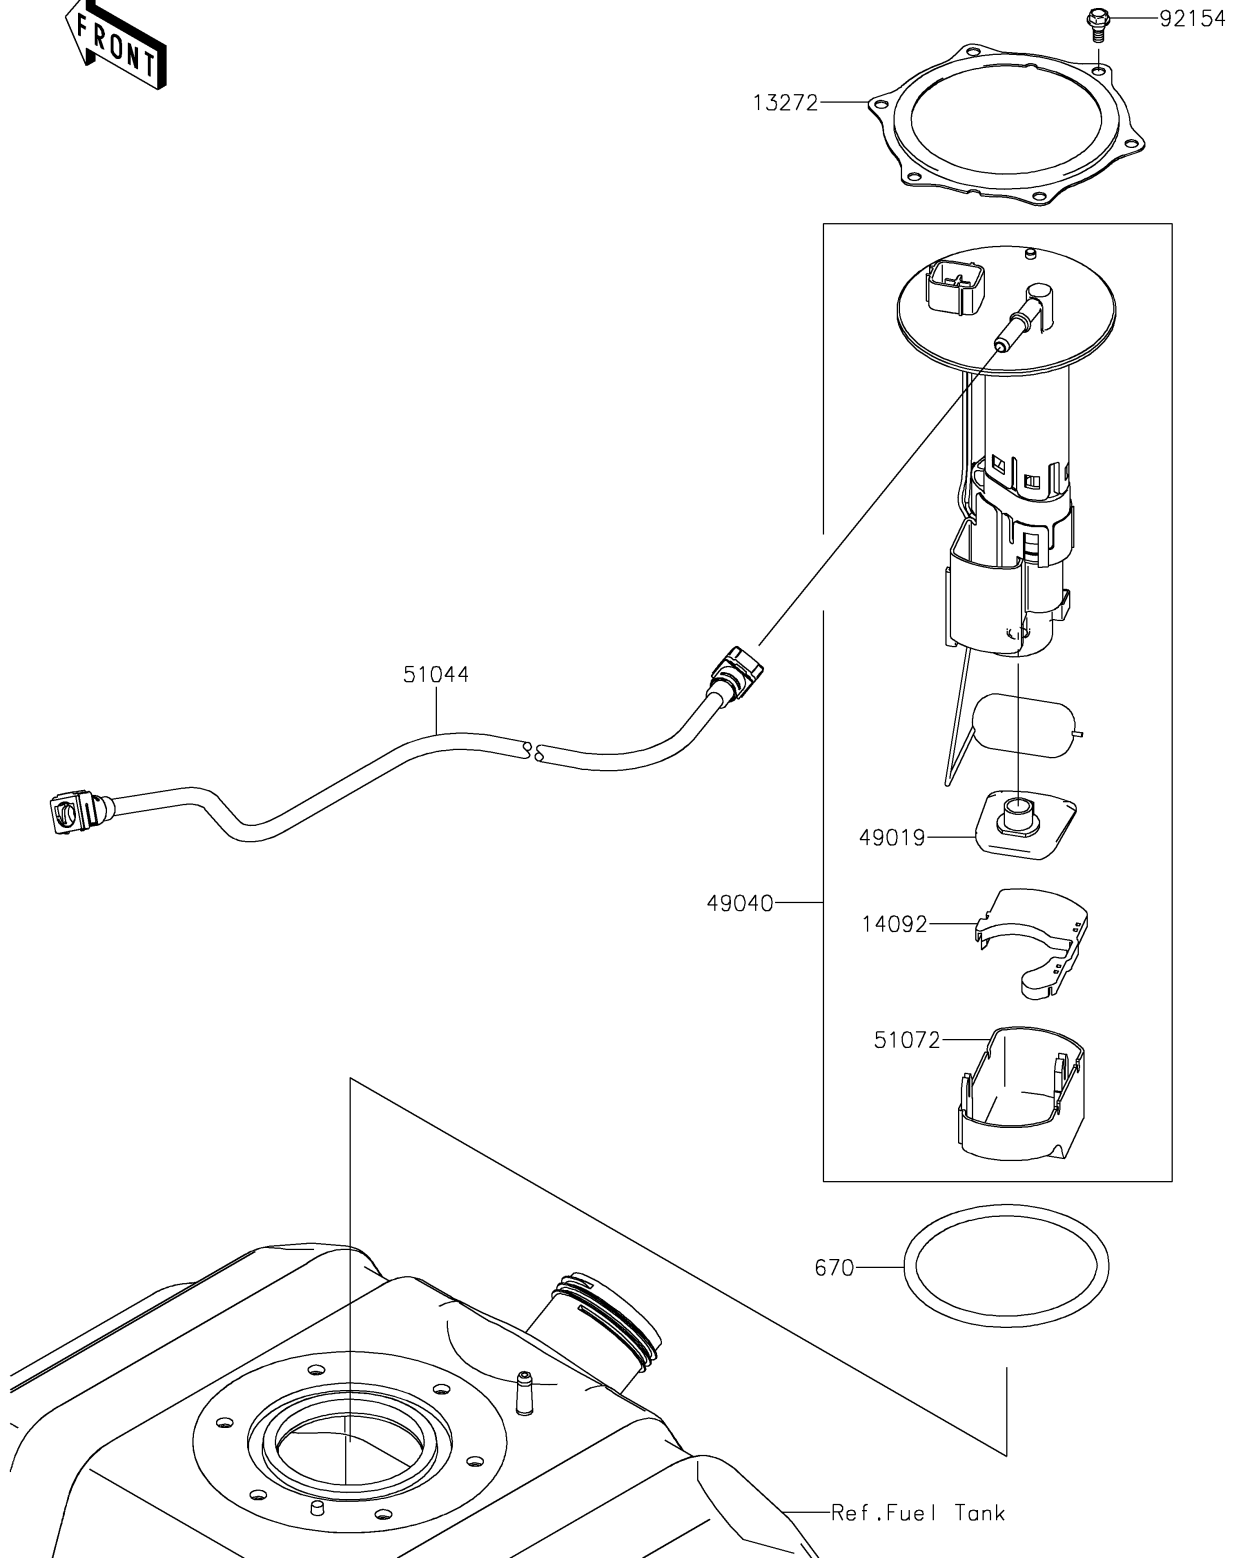

# 2025 Teryx4 S Camo PARTS DIAGRAM

Fuel Pump

E1520

## 2025 Teryx4 S Camo PARTS LIST

### Fuel Pump

ITEM NAME	PART NUMBER	QUANTITY
PLATE (Ref # 13272)	13272-2500	1
COVER (Ref # 14092)	14092-1044	1
FILTER-FUEL (Ref # 49019)	49019-0013	1
PUMP-FUEL (Ref # 49040)	49040-0832	1
TUBE-ASSY (Ref # 51044)	51044-0811	1
CHAMBER-FUEL (Ref # 51072)	51072-0003	1
BOLT,FUEL PUMP (Ref # 92154)	92154-1326	6
O RING (Ref # 670)	670E5090	1