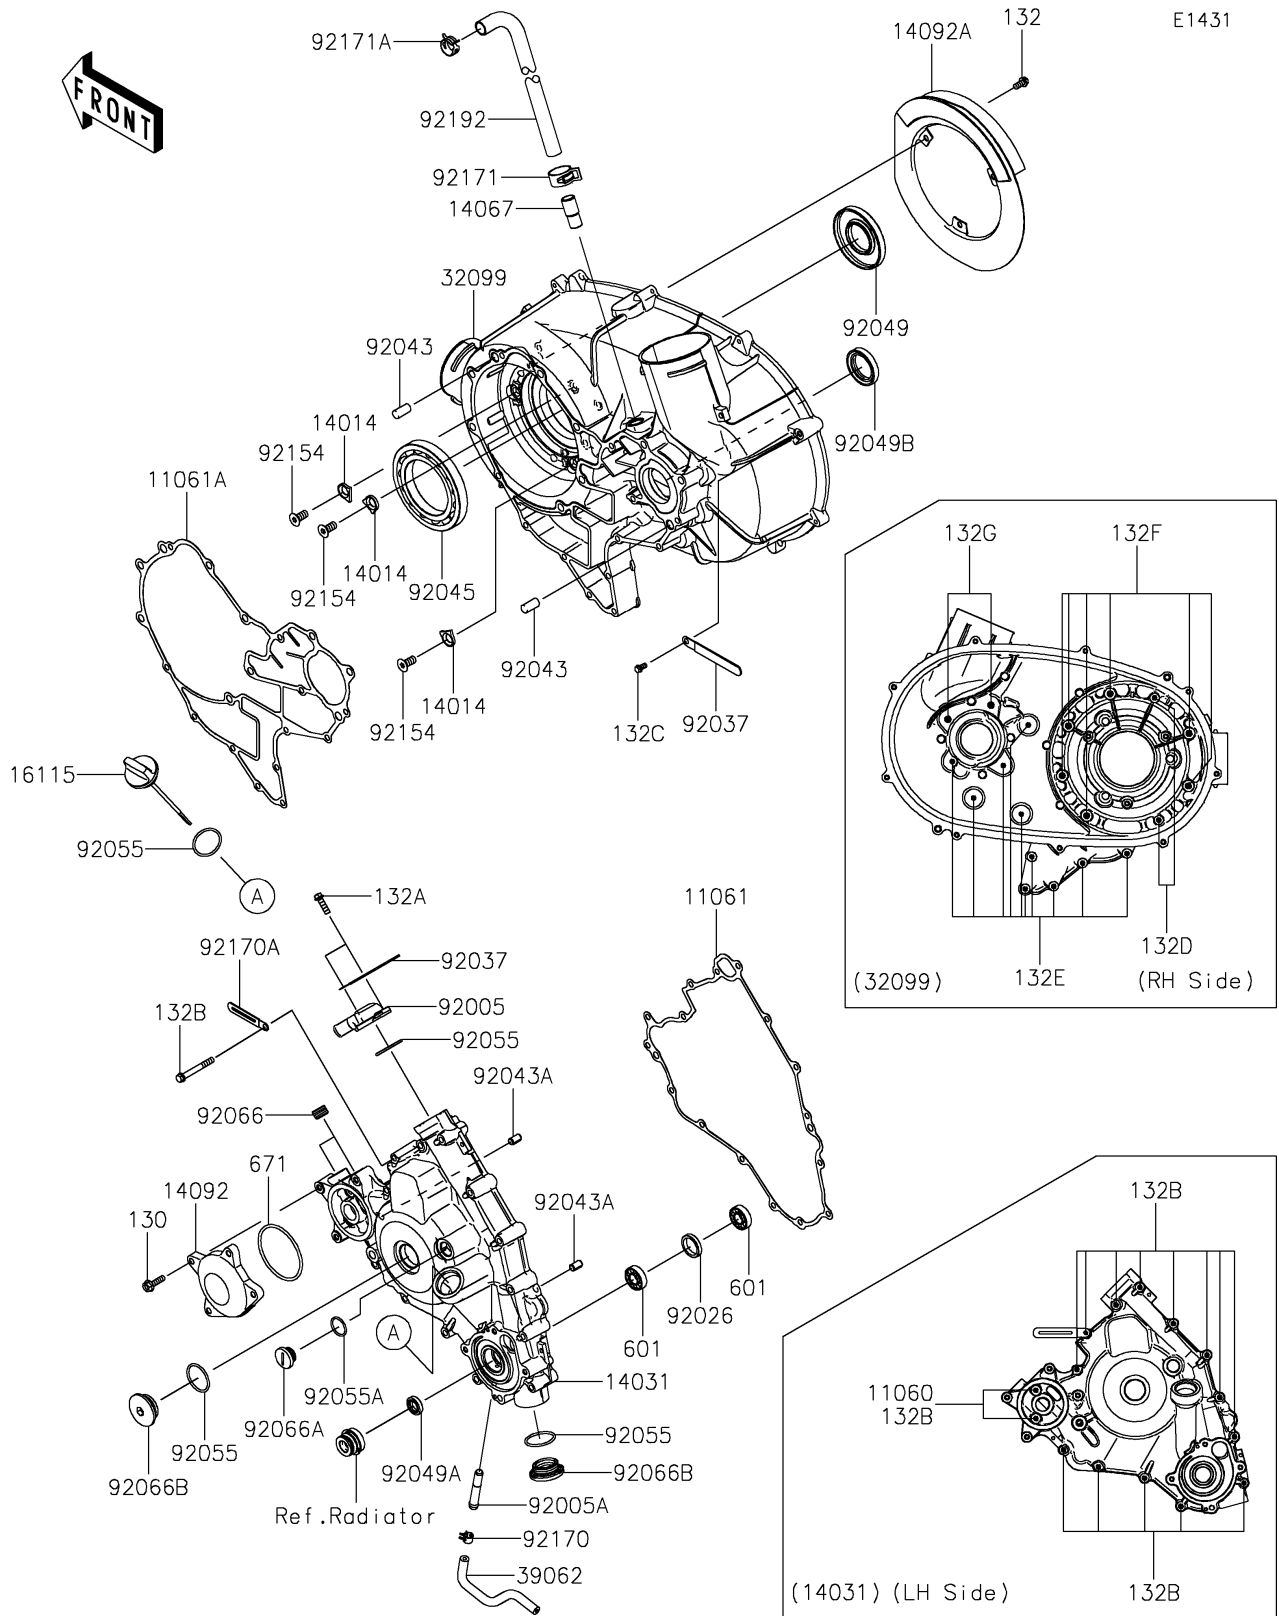

2025 Teryx4 S Camo PARTS DIAGRAM

Engine Cover(s)

2025 Teryx4 S Camo PARTS LIST

Engine Cover(s)

ITEM NAME	PART NUMBER	QUANTITY
GASKET,6.2X12X0.3 (Ref # 11060)	11060-1994	2
GASKET,GENERATOR COVER (Ref # 11061)	11061-0728	1
GASKET,CVT CASE (Ref # 11061A)	11061-0729	1
PLATE-POSITION (Ref # 14014)	14014-0556	3
COVER-GENERATOR (Ref # 14031)	14031-0589	1
FITTING,BREATHER (Ref # 14067)	14067-006	1
COVER,OIL COOLER (Ref # 14092)	14092-0877	1
COVER (Ref # 14092A)	14092-1051	1
CAP-OIL FILLER (Ref # 16115)	16115-0705	1
CASE,CVT (Ref # 32099)	32099-0788	1
HOSE-COOLING,DRAIN (Ref # 39062)	39062-0598	1
FITTING (Ref # 92005)	92005-0712	1
FITTING (Ref # 92005A)	92005-1264	1
SPACER,22X28X5 (Ref # 92026)	92026-0711	1
CLAMP (Ref # 92037)	92037-1993	2
PIN,10X20 (Ref # 92043)	92043-0142	2
PIN,6.2X8X14 (Ref # 92043A)	92043-1263	2
BEARING-BALL,16014CS45 (Ref # 92045)	92045-0709	1
SEAL-OIL,35X77X9 (Ref # 92049)	92049-0713	1
SEAL-OIL,12X22X5 (Ref # 92049A)	92049-0783	1
SEAL-OIL,HTC 30X45X8 (Ref # 92049B)	92049-1575	1
RING-O,31.2X2.4 (Ref # 92055)	92055-0724	4
RING-O,20X2 (Ref # 92055A)	92055-1146	1
PLUG,PT3/8X10 (Ref # 92066)	92066-0003	2
PLUG,COVER (Ref # 92066A)	92066-0011	1
PLUG (Ref # 92066B)	92066-0712	2
BOLT,FLAT,8X13.6 (Ref # 92154)	92154-0978	3
CLAMP (Ref # 92170)	92170-1493	1
CLAMP (Ref # 92170A)	92170-1514	1