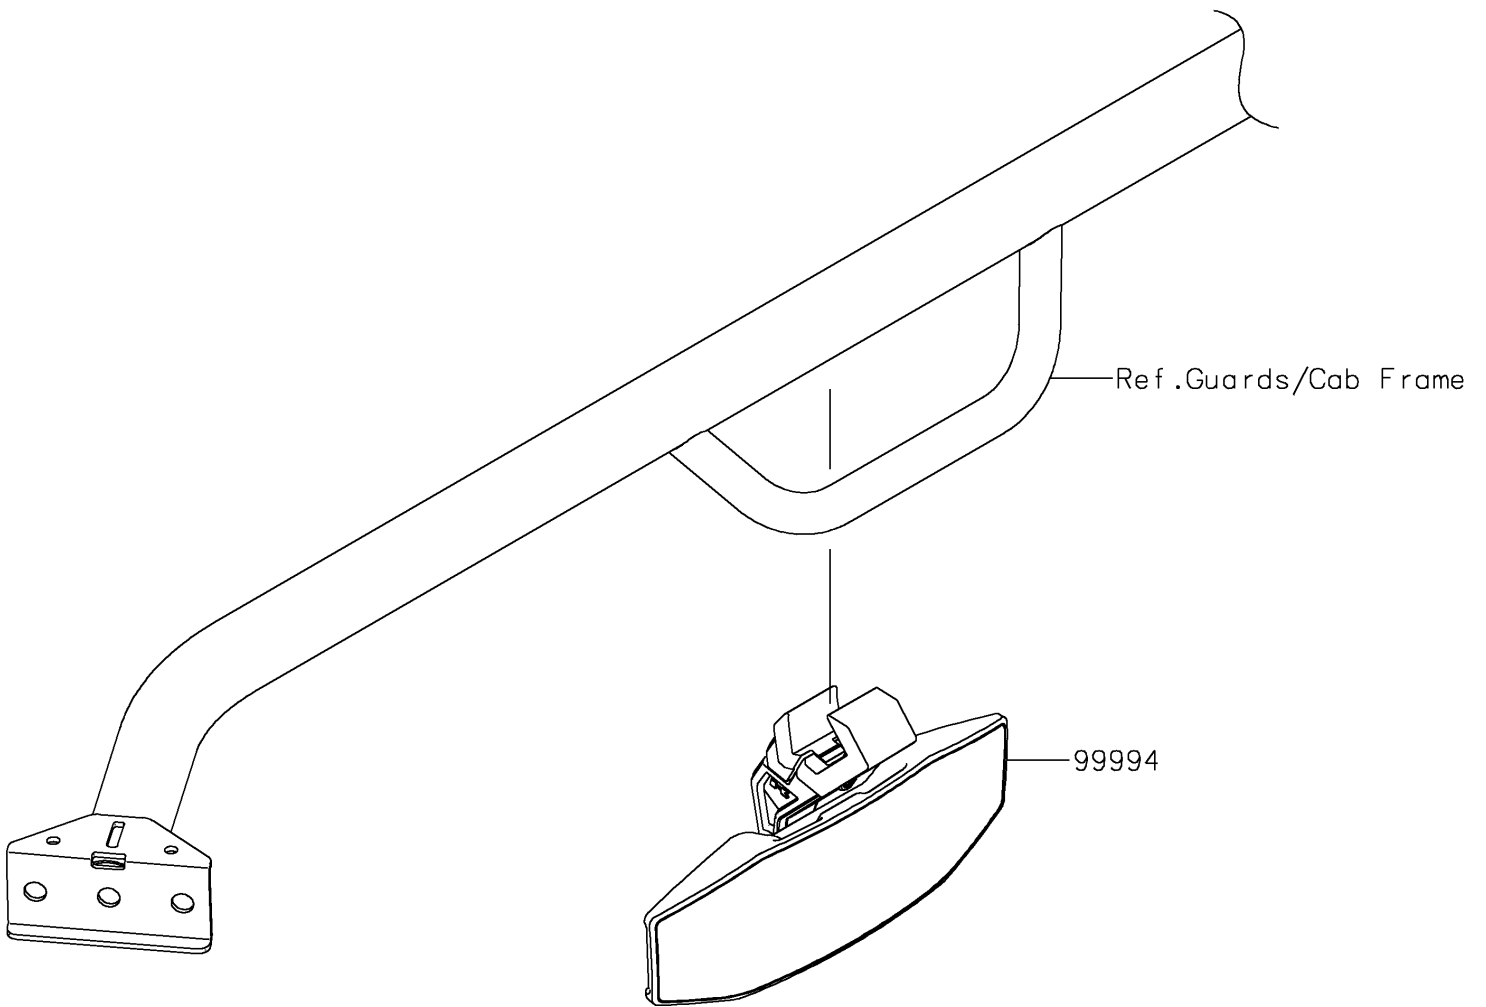

# 2025 MULE PRO-FXT 1000 Platinum PARTS DIAGRAM

Mirror

F2910B

## 2025 MULE PRO-FXT 1000 Platinum PARTS LIST

Mirror

ITEM NAME	PART NUMBER	QUANTITY
REAR VIEW MIRROR (Ref # 99994)	99994-2000	1