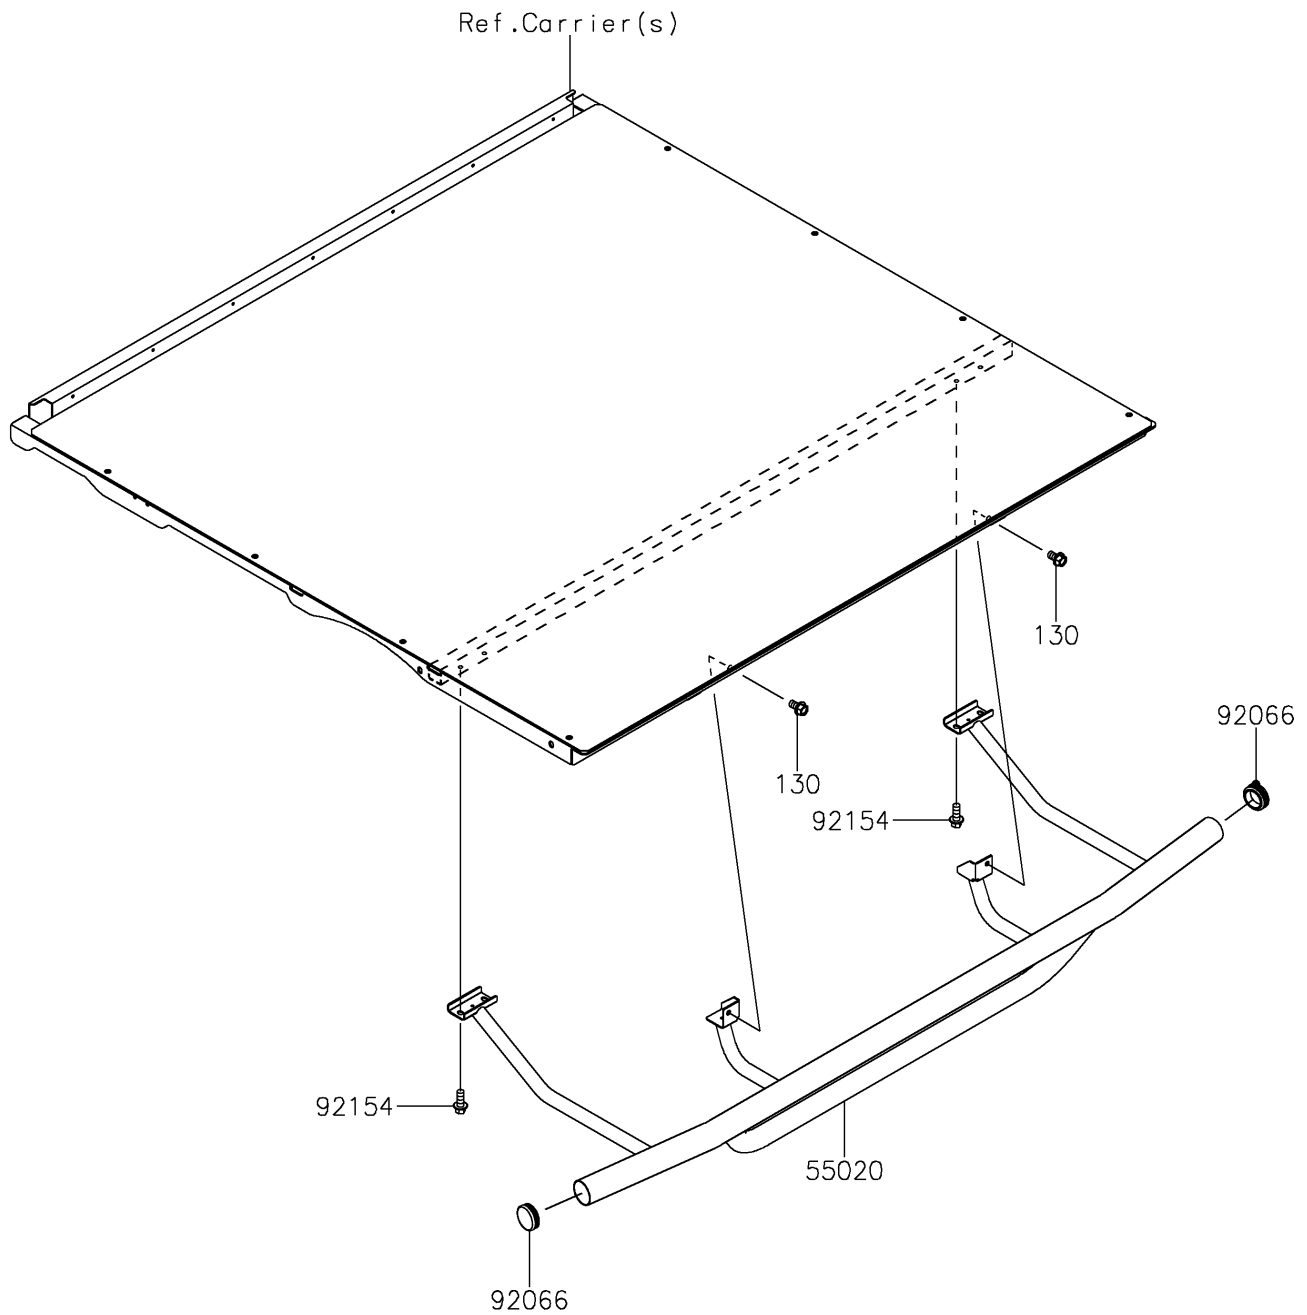

2025 MULE PRO-FXT 1000 Platinum PARTS DIAGRAM

Rear Bumper

F2910A

2025 MULE PRO-FXT 1000 Platinum PARTS LIST

Rear Bumper

ITEM NAME	PART NUMBER	QUANTITY
GUARD (Ref # 55020)	55020-0941	1
PLUG (Ref # 92066)	92066-0769	2
BOLT,FLANGED,8X20 (Ref # 92154)	92154-1226	4
BOLT-FLANGED,8X14 (Ref # 130)	130BA0814	2