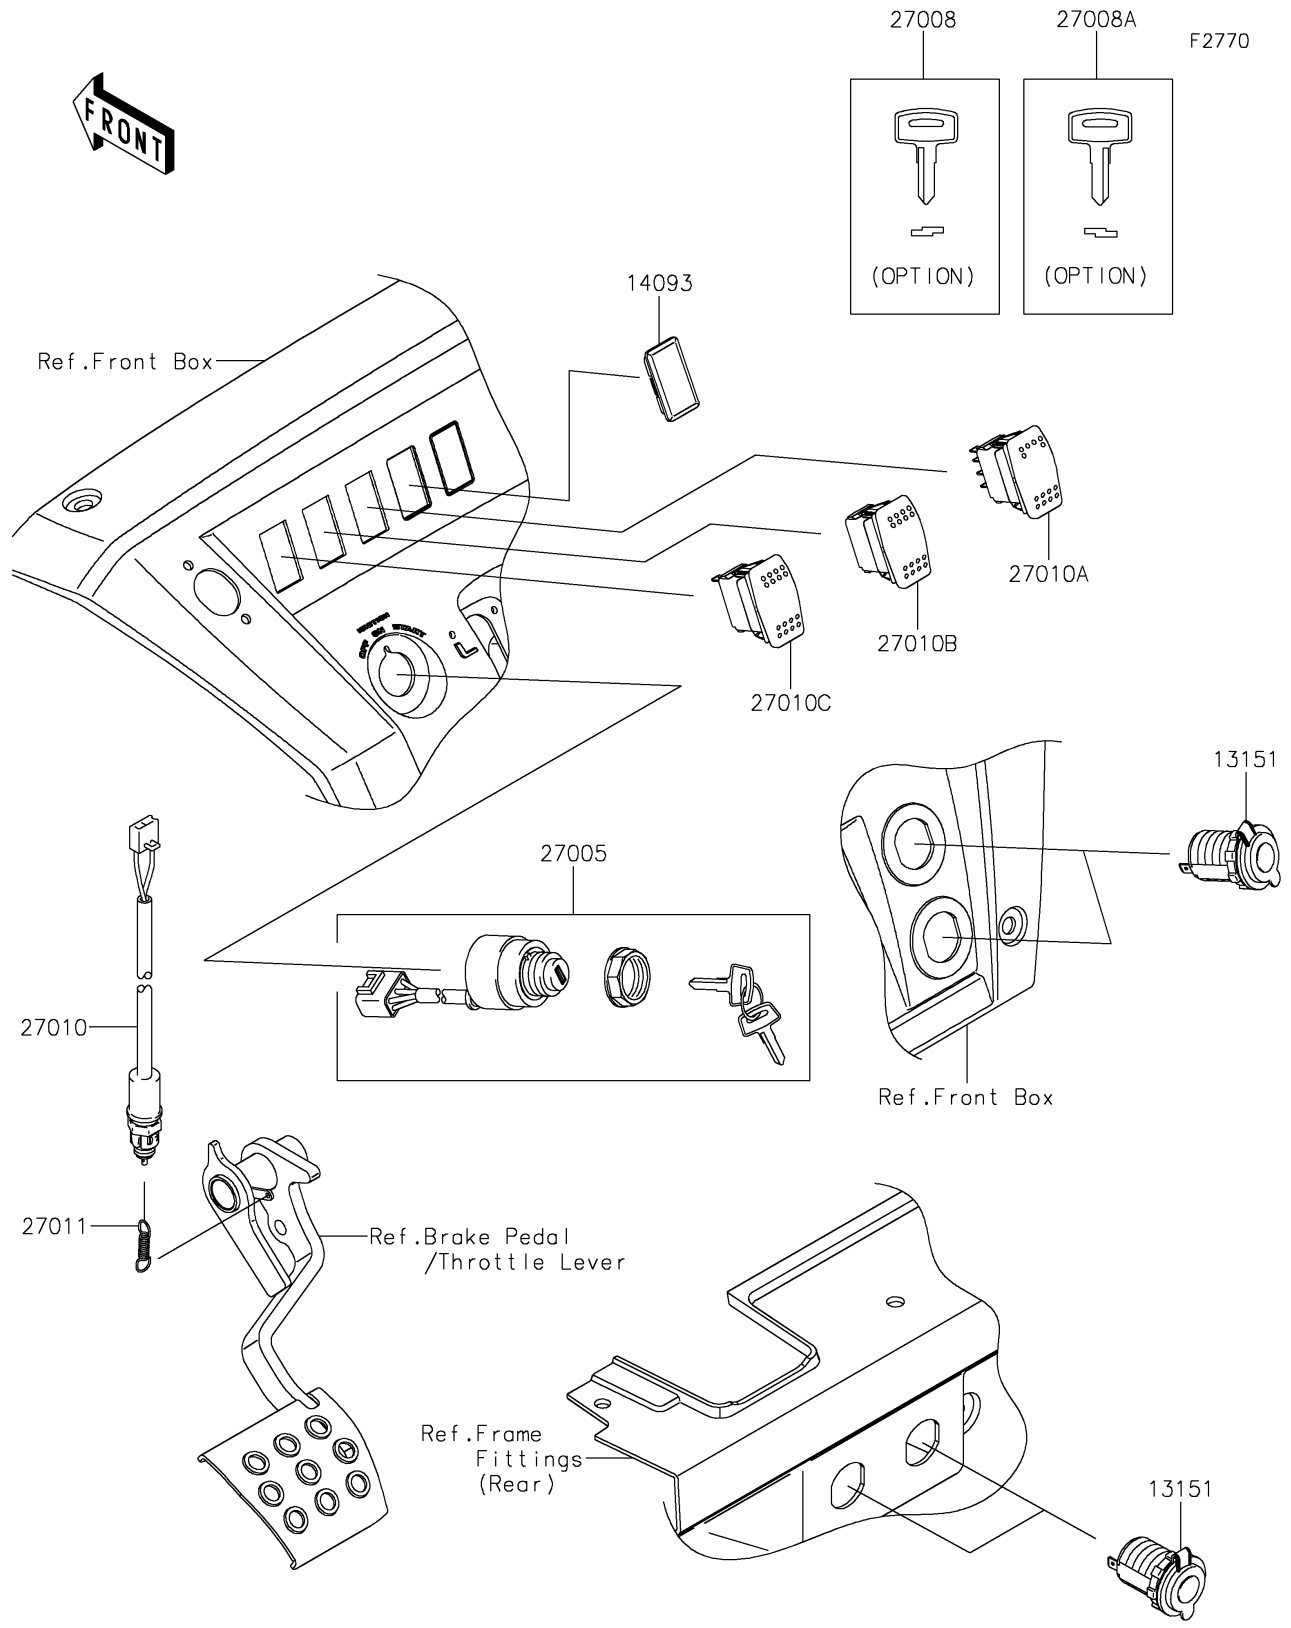

2025 MULE PRO-FXT 1000 Platinum PARTS DIAGRAM

Ignition Switch

2025 MULE PRO-FXT 1000 Platinum PARTS LIST

Ignition Switch

ITEM NAME	PART NUMBER	QUANTITY
SWITCH-COMP,OUTLET,12V (Ref # 13151)	13151-0556	4
COVER,SWITCH (Ref # 14093)	14093-1202	1
SWITCH-ASSY-IGNITION (Ref # 27005)	27005-0643	1
KEY-LOCK,BLANK (Ref # 27008)	27008-1153	1
KEY-LOCK,BLANK (Ref # 27008A)	27008-1157	1
SWITCH,BRAKE (Ref # 27010)	27010-0724	1
SWITCH,HEAD LAMP (Ref # 27010A)	27010-0750	1
SWITCH,2WD/4WD (Ref # 27010B)	27010-0751	1
SWITCH,DIFF LOCK (Ref # 27010C)	27010-0810	1
SPRING,BRAKE LAMP SWITCH (Ref # 27011)	27011-006	1