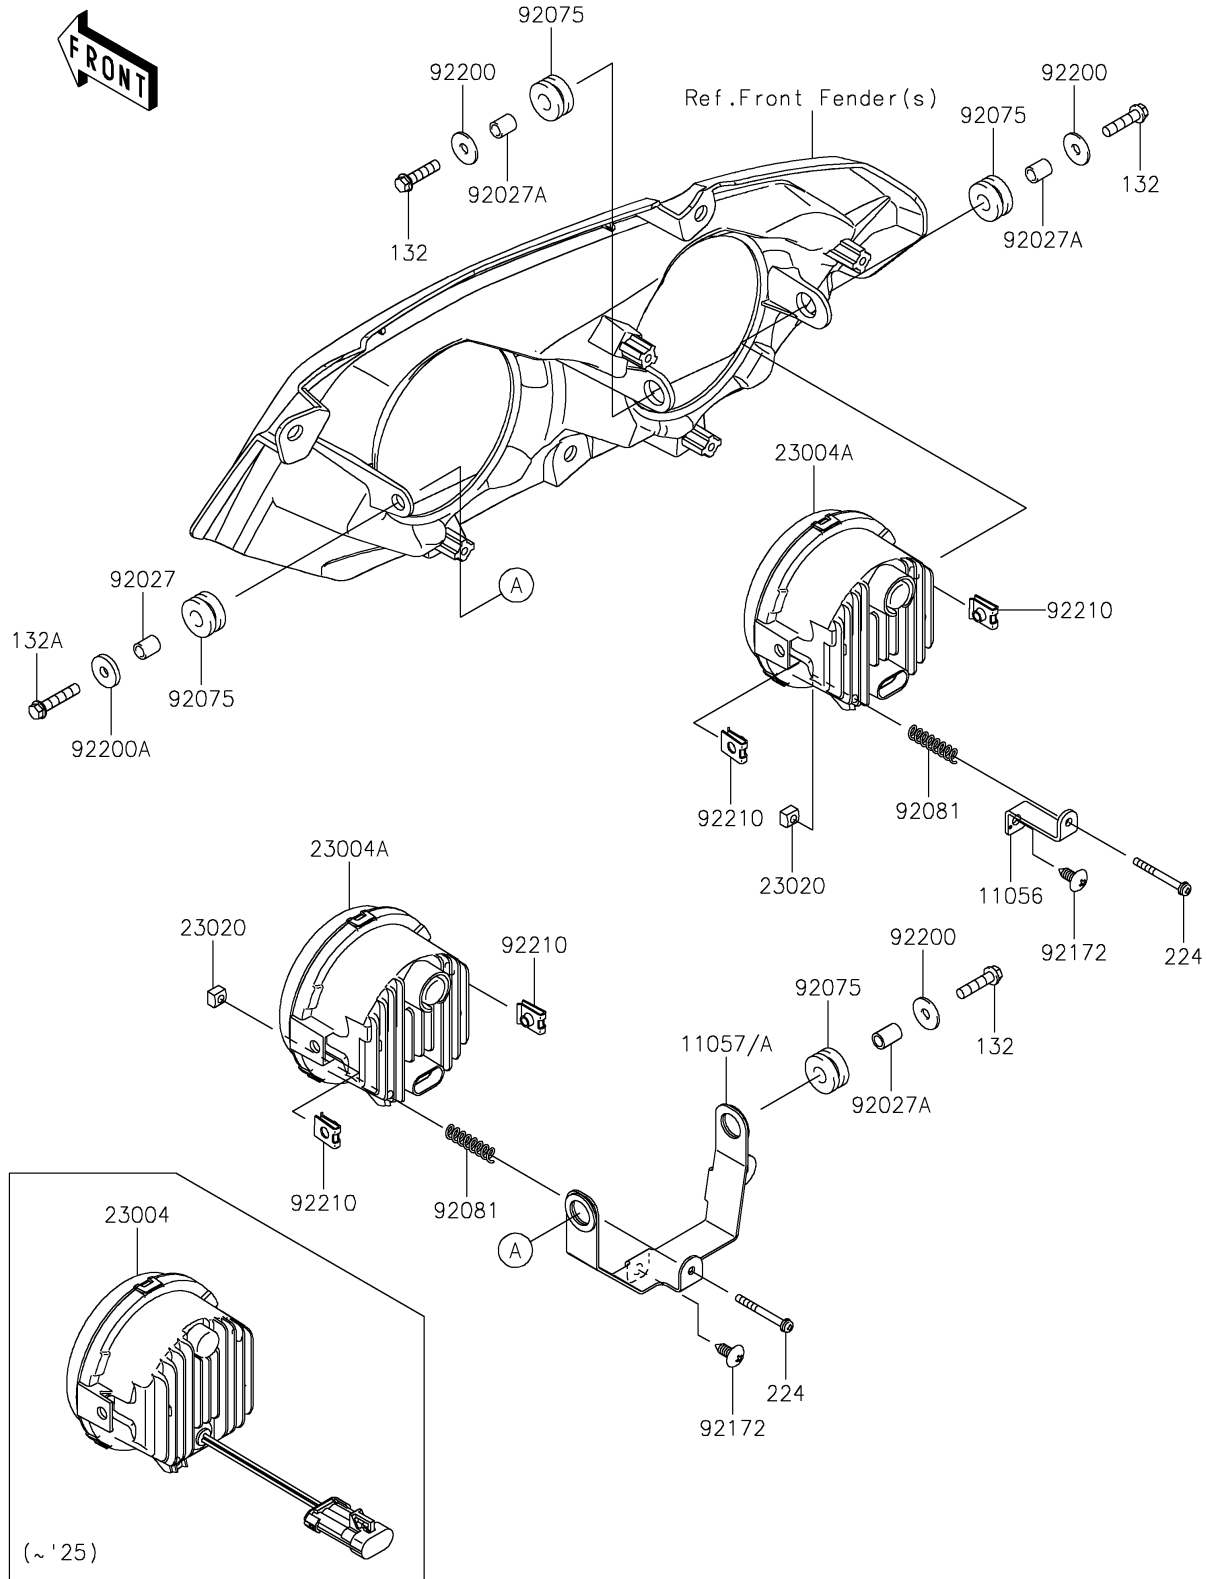

2025 MULE PRO-FXT 1000 Platinum PARTS DIAGRAM

Headlight(s)

F2710

2025 MULE PRO-FXT 1000 Platinum PARTS LIST

Headlight(s)

ITEM NAME	PART NUMBER	QUANTITY
BRACKET (Ref # 11056)	11056-2933	2
BRACKET,LED HL,LH (Ref # 11057)	11057-0755	1
BRACKET,LED HL,RH (Ref # 11057A)	11057-0783	1
LAMP-HEAD,LED (Ref # 23004)	23004-0432	4
NUT,4MM,FOCUS ADJUST (Ref # 23020)	23020-018	4
COLLAR,6.8X10X14.5 (Ref # 92027)	92027-156	2
COLLAR,6.8X10X12 (Ref # 92027A)	92027-162	6
DAMPER,10X24X12 (Ref # 92075)	92075-1690	8
SPRING,FOCUS ADJUST (Ref # 92081)	92081-1896	4
SCREW,6X16 (Ref # 92172)	92172-0284	4
WASHER,6.5X20X1.6 (Ref # 92200)	92200-0283	6
WASHER,6.5X20X3.2 (Ref # 92200A)	92200-0359	2
NUT (Ref # 92210)	92210-1125	8
BOLT-FLANGED-SMALL,6X25 (Ref # 132)	132BA0625	6
BOLT-FLANGED-SMALL,6X30 (Ref # 132A)	132BA0630	2
SCREW-PAN-WP-CROS (Ref # 224)	224AA0440	4