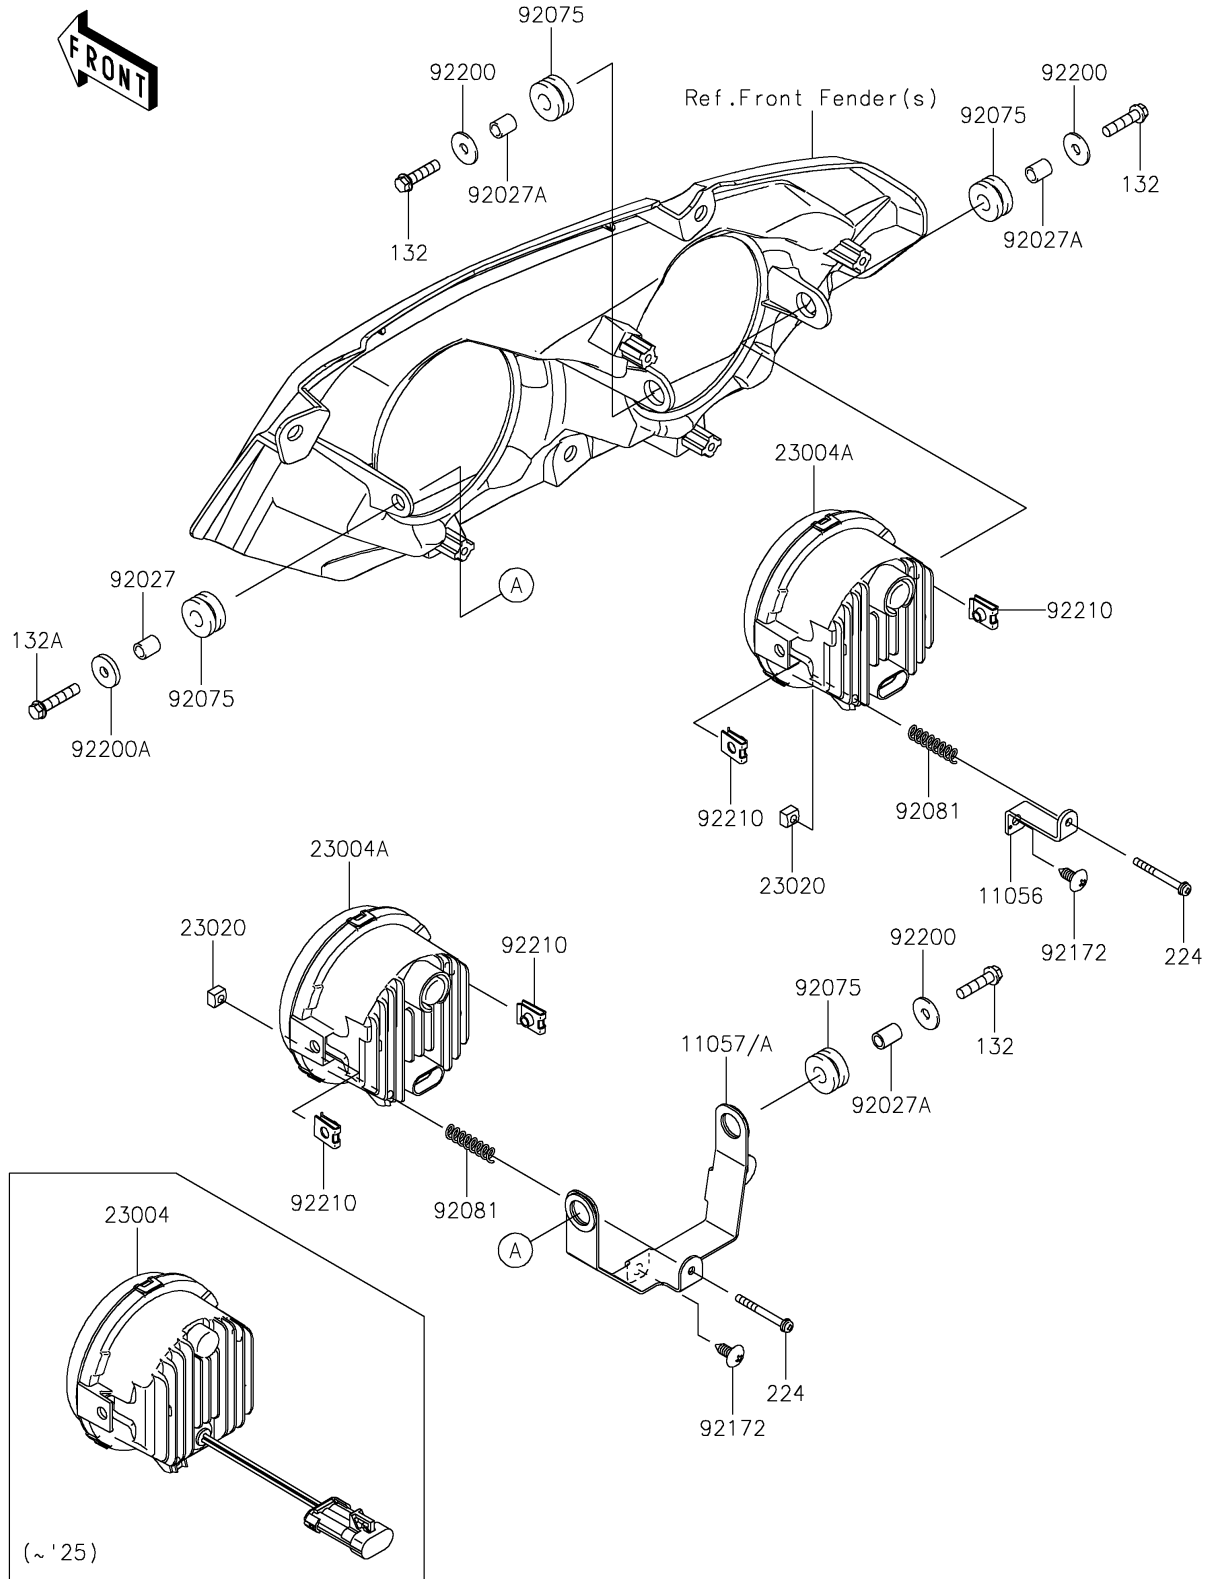

2024 MULE PRO-FXT™ 1000 PLATINUM RANCH EDITION PARTS DIAGRAM

F2710

2024 MULE PRO-FXT™ 1000 PLATINUM RANCH EDITION PARTS LIS

Headlight(s)

ITEM NAME	PART NUMBER	QUANTITY
BRACKET (Ref # 11056)	11056-2933	2
BRACKET,LED HL,LH (Ref # 11057)	11057-0755	1
BRACKET,LED HL,RH (Ref # 11057A)	11057-0783	1
LAMP-HEAD,LED (Ref # 23004)	23004-0432	4
NUT,4MM,FOCUS ADJUST (Ref # 23020)	23020-018	4
COLLAR,6.8X10X14.5 (Ref # 92027)	92027-156	2
COLLAR,6.8X10X12 (Ref # 92027A)	92027-162	6
DAMPER,10X24X12 (Ref # 92075)	92075-1690	8
SPRING,FOCUS ADJUST (Ref # 92081)	92081-1896	4
SCREW,6X16 (Ref # 92172)	92172-0284	4
WASHER,6.5X20X1.6 (Ref # 92200)	92200-0283	6
WASHER,6.5X20X3.2 (Ref # 92200A)	92200-0359	2
NUT (Ref # 92210)	92210-1125	8
BOLT-FLANGED-SMALL,6X25 (Ref # 132)	132BA0625	6
BOLT-FLANGED-SMALL,6X30 (Ref # 132A)	132BA0630	2
SCREW-PAN-WP-CROS (Ref # 224)	224AA0440	4