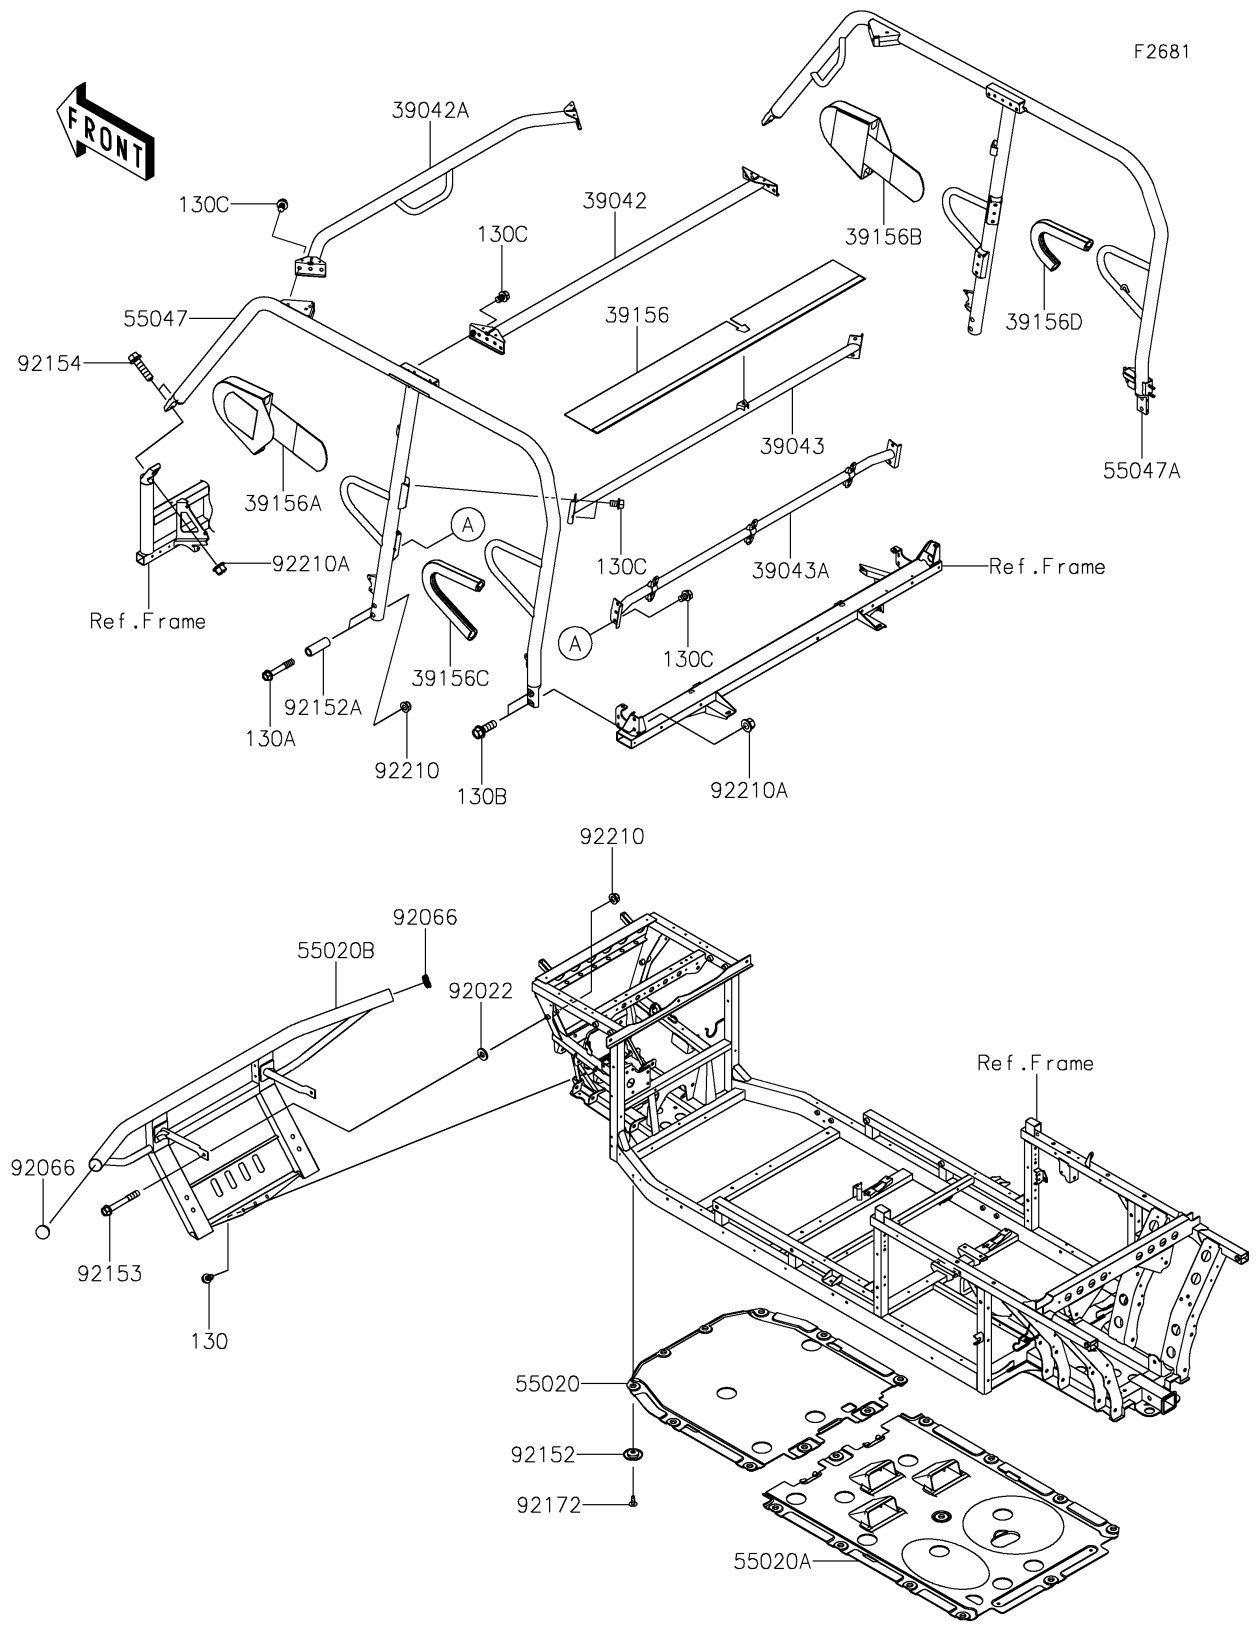

2025 MULE PRO-FXT 1000 Platinum PARTS DIAGRAM

Guards/Cab Frame

2025 MULE PRO-FXT 1000 Platinum PARTS LIST

Guards/Cab Frame

| ITEM NAME | PART NUMBER | QUANTITY |
|--|----------------|----------|
| CROSSMEMBER,RR,T.BLACK (Ref # 39042) | 39042-0015-388 | 1 |
| CROSSMEMBER,FR,T.BLACK (Ref # 39042A) | 39042-0016-388 | 1 |
| CROSSMEMBER-COMP,B-P.,UPP,BLK (Ref # 39043) | 39043-0016-388 | 1 |
| CROSSMEMBER-COMP,B-P.,LWR,BLK (Ref # 39043A) | 39043-0017-388 | 1 |
| PAD,REAR GRAB BAR (Ref # 39156) | 39156-2740 | 1 |
| PAD,SHOULDER GUARD,FR,LH (Ref # 39156A) | 39156-2741 | 1 |
| PAD,SHOULDER GUARD,FR,RH (Ref # 39156B) | 39156-2742 | 1 |
| PAD,SHOULDER GUARD,RR,LH (Ref # 39156C) | 39156-2743 | 1 |
| PAD,SHOULDER GUARD,RR,RH (Ref # 39156D) | 39156-2744 | 1 |
| GUARD,SKID PLATE (Ref # 55020) | 55020-0934 | 1 |
| GUARD,SKID PLATE (Ref # 55020A) | 55020-0935 | 1 |
| GUARD,FR,T.BLACK (Ref # 55020B) | 55020-2424-388 | 1 |
| BAR-COMP,LH,T.BLACK (Ref # 55047) | 55047-0361-388 | 1 |
| BAR-COMP,RH,T.BLACK (Ref # 55047A) | 55047-0415-388 | 1 |
| WASHER,10X22X3 (Ref # 92022) | 92022-1365 | 2 |
| PLUG (Ref # 92066) | 92066-0769 | 2 |
| COLLAR (Ref # 92152) | 92152-0784 | 21 |
| COLLAR,10.5X16X47 (Ref # 92152A) | 92152-1800 | 4 |
| BOLT,FLANGED,10X75 (Ref # 92153) | 92153-1384 | 2 |
| BOLT,FLANGED,12X45 (Ref # 92154) | 92154-1420 | 4 |
| SCREW,TAPPING,6X16 (Ref # 92172) | 92172-0739 | 21 |
| NUT,LOCK,FLANGED,10MM (Ref # 92210) | 92210-0276 | 6 |
| NUT,12MM (Ref # 92210A) | 92210-0603 | 8 |
| BOLT-FLANGED,8X16 (Ref # 130) | 130BA0816 | 3 |
| BOLT-FLANGED,10X60 (Ref # 130A) | 130BA1060 | 4 |
| BOLT-FLANGED,12X35 (Ref # 130B) | 130BA1235 | 4 |
| BOLT-FLANGED,10X14 (Ref # 130C) | 130CA1014 | 20 |