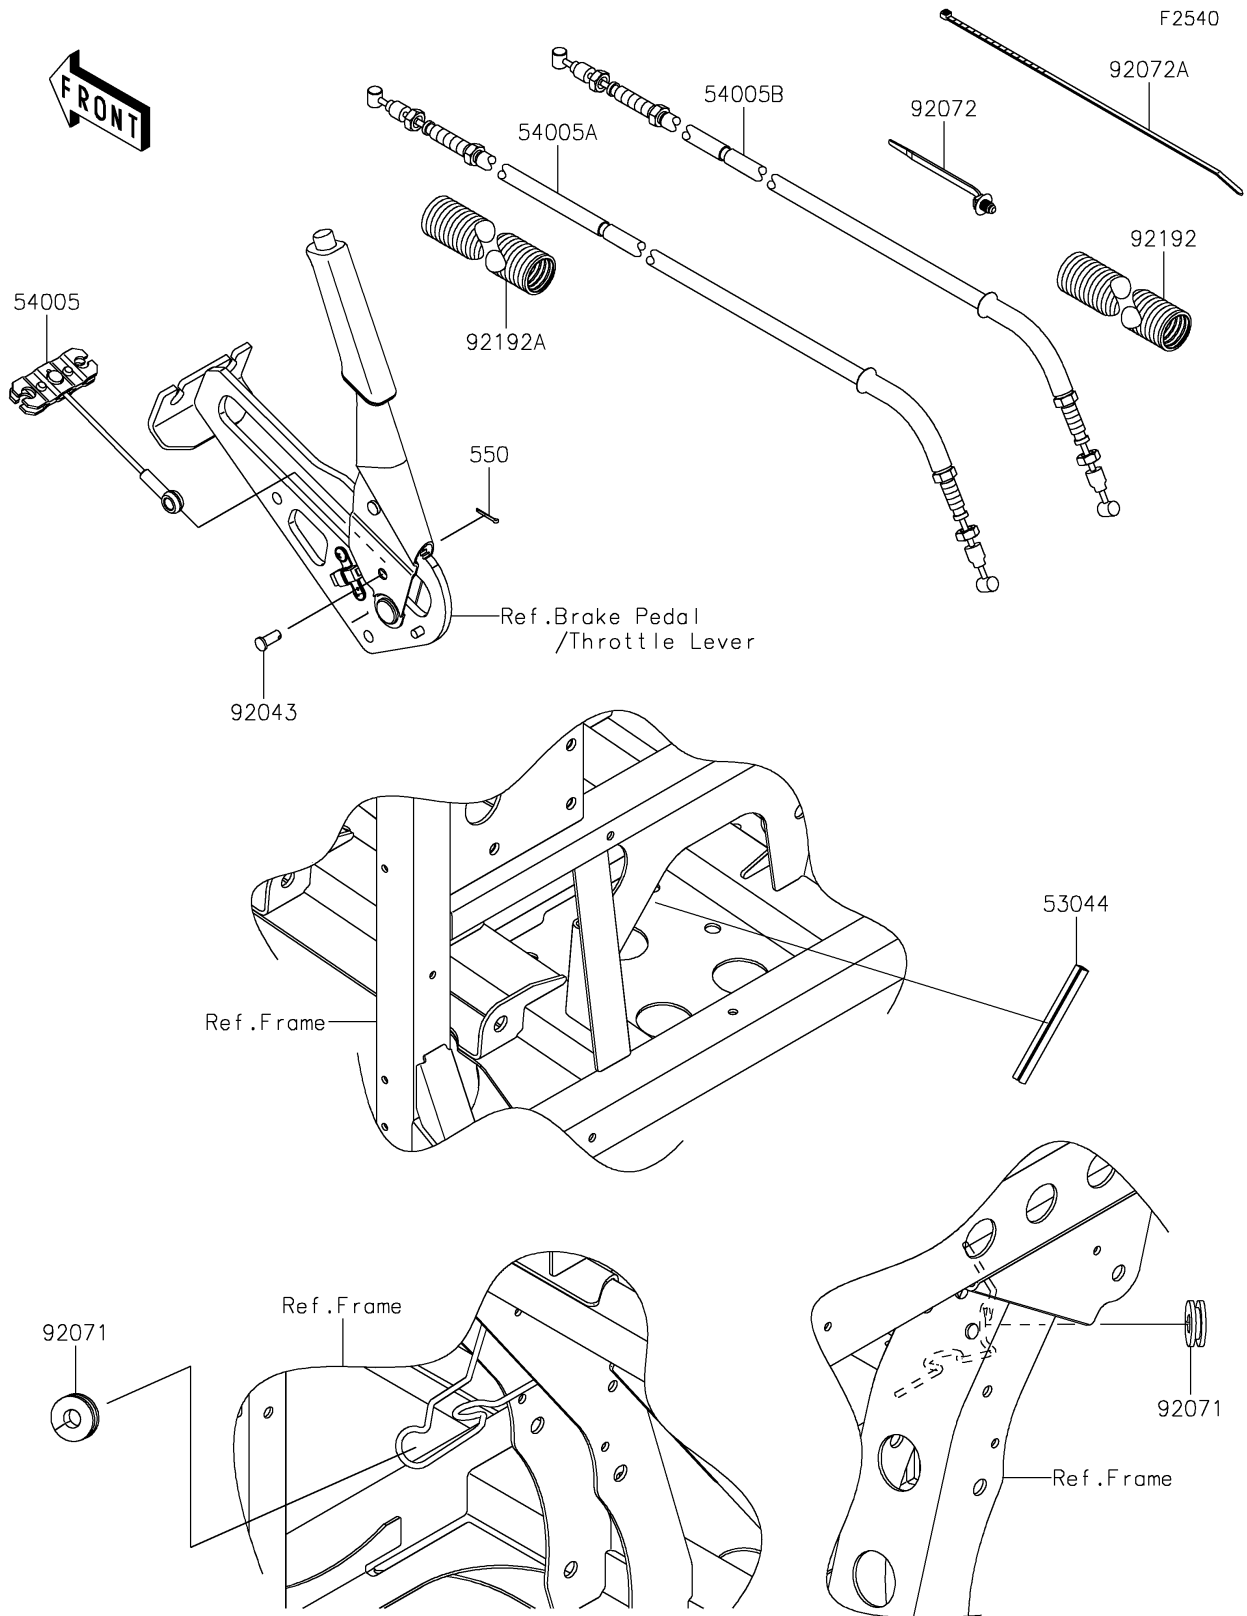

2025 MULE PRO-FXT 1000 Platinum PARTS DIAGRAM

Cables

2025 MULE PRO-FXT 1000 Platinum PARTS LIST

Cables

ITEM NAME	PART NUMBER	QUANTITY
TRIM,L=111 (Ref # 53044)	53044-7502	1
CABLE-BRAKE,PARKING,FR (Ref # 54005)	54005-0035	1
CABLE-BRAKE,PARKING,LH (Ref # 54005A)	54005-0039	1
CABLE-BRAKE,PARKING,RH (Ref # 54005B)	54005-0040	1
PIN (Ref # 92043)	92043-1039	1
GROMMET (Ref # 92071)	92071-0029	2
BAND,OS170-FT7(BLACK) (Ref # 92072)	92072-1414	9
BAND,L=292.1 (Ref # 92072A)	92072-3509	6
TUBE,CONVOLUTED,25.1X30X260 (Ref # 92192)	92192-1363	1
TUBE,CONVOLUTED,25.1X30X210 (Ref # 92192A)	92192-1391	1
PIN-COTTER,2.5X18 (Ref # 550)	550AA2518	1