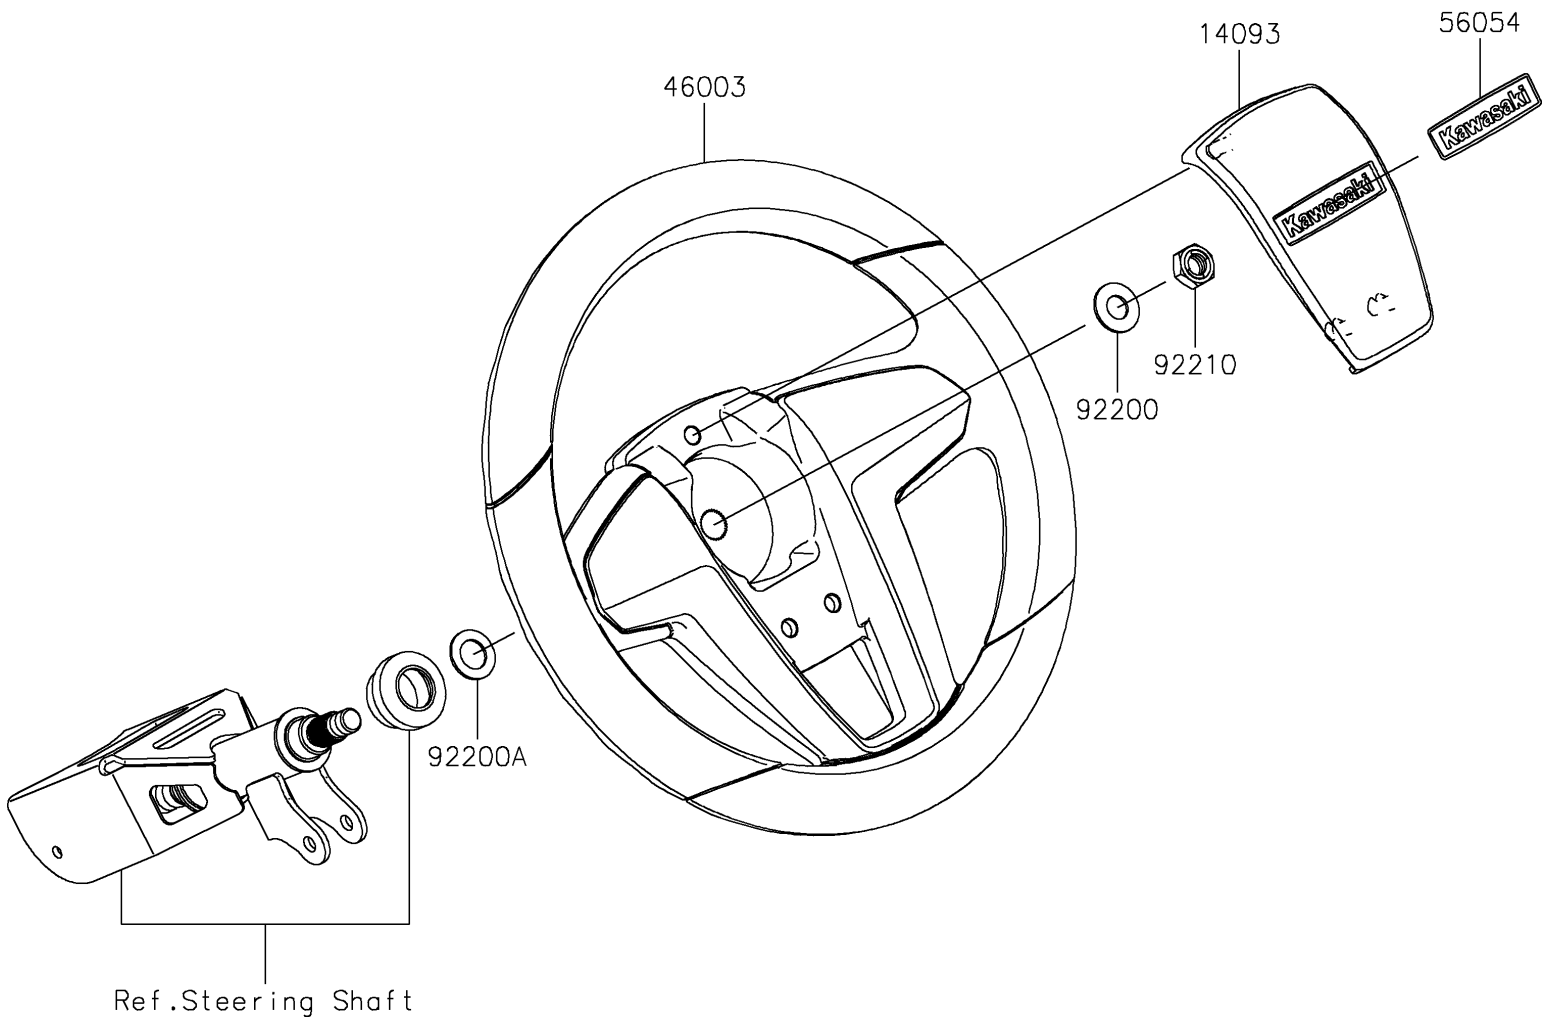

2025 MULE PRO-FXT 1000 Platinum PARTS DIAGRAM

Steering Wheel

F2311

2025 MULE PRO-FXT 1000 Platinum PARTS LIST

Steering Wheel

ITEM NAME	PART NUMBER	QUANTITY
COVER,HORN SWITCH (Ref # 14093)	14093-1144	1
HANDLE (Ref # 46003)	46003-0808	1
MARK,CENTER LOGO,KAWASAKI (Ref # 56054)	56054-2907	1
WASHER,12.1X25X1.6 (Ref # 92200)	92200-0455	1
WASHER,15X25X1.6 (Ref # 92200A)	92200-0460	1
NUT,LOCK,12MM (Ref # 92210)	92210-1249	1