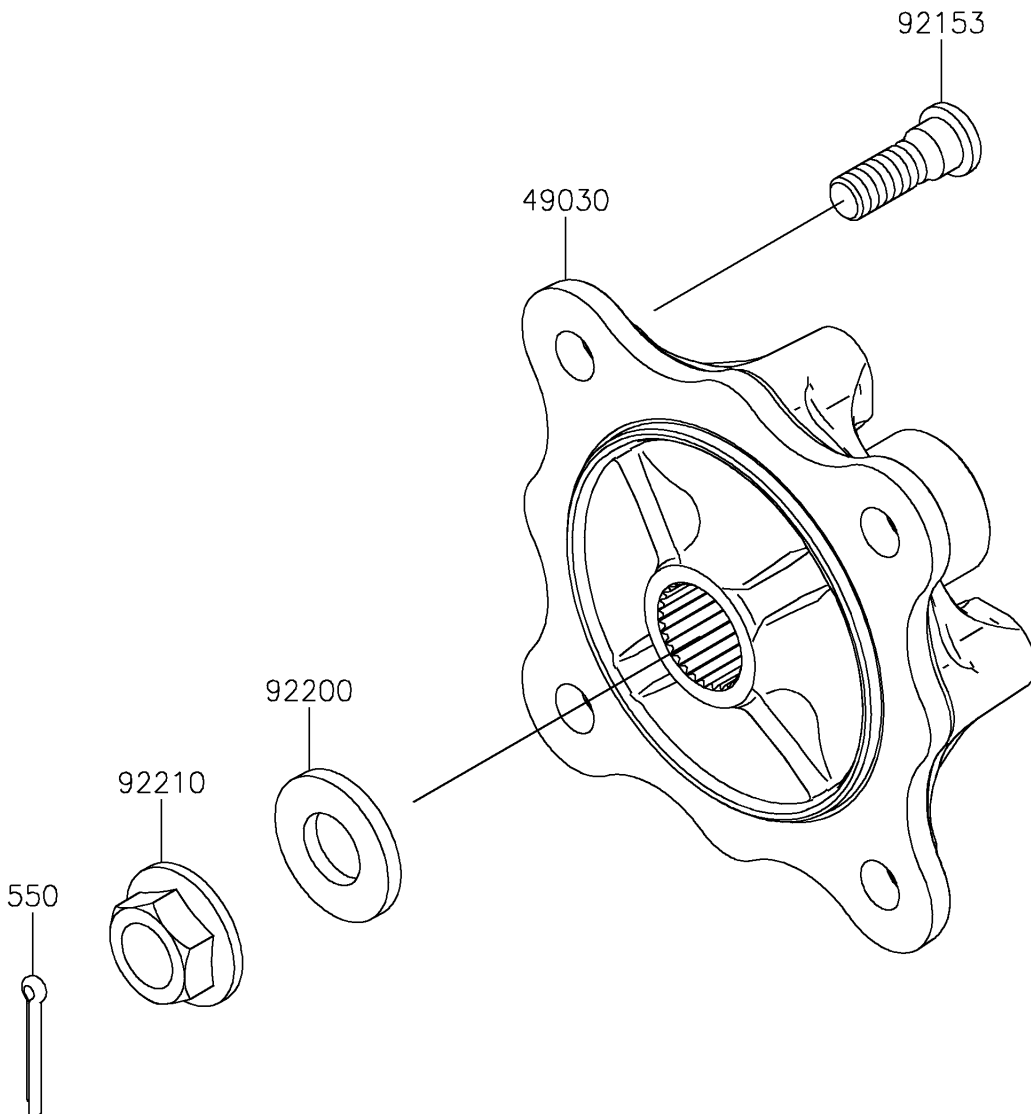

2025 MULE PRO-FXT 1000 Platinum PARTS DIAGRAM

Rear Hubs/Brakes

F2240

2025 MULE PRO-FXT 1000 Platinum PARTS LIST

Rear Hubs/Brakes

ITEM NAME	PART NUMBER	QUANTITY
HUB,RR (Ref # 49030)	49030-0049	2
BOLT,12MM (Ref # 92153)	92153-1915	8
WASHER,20.3X41X4.5 (Ref # 92200)	92200-0921	2
NUT,FLANGED,20MM (Ref # 92210)	92210-2093	2
PIN-COTTER,4.0X30 (Ref # 550)	550AA4030	2