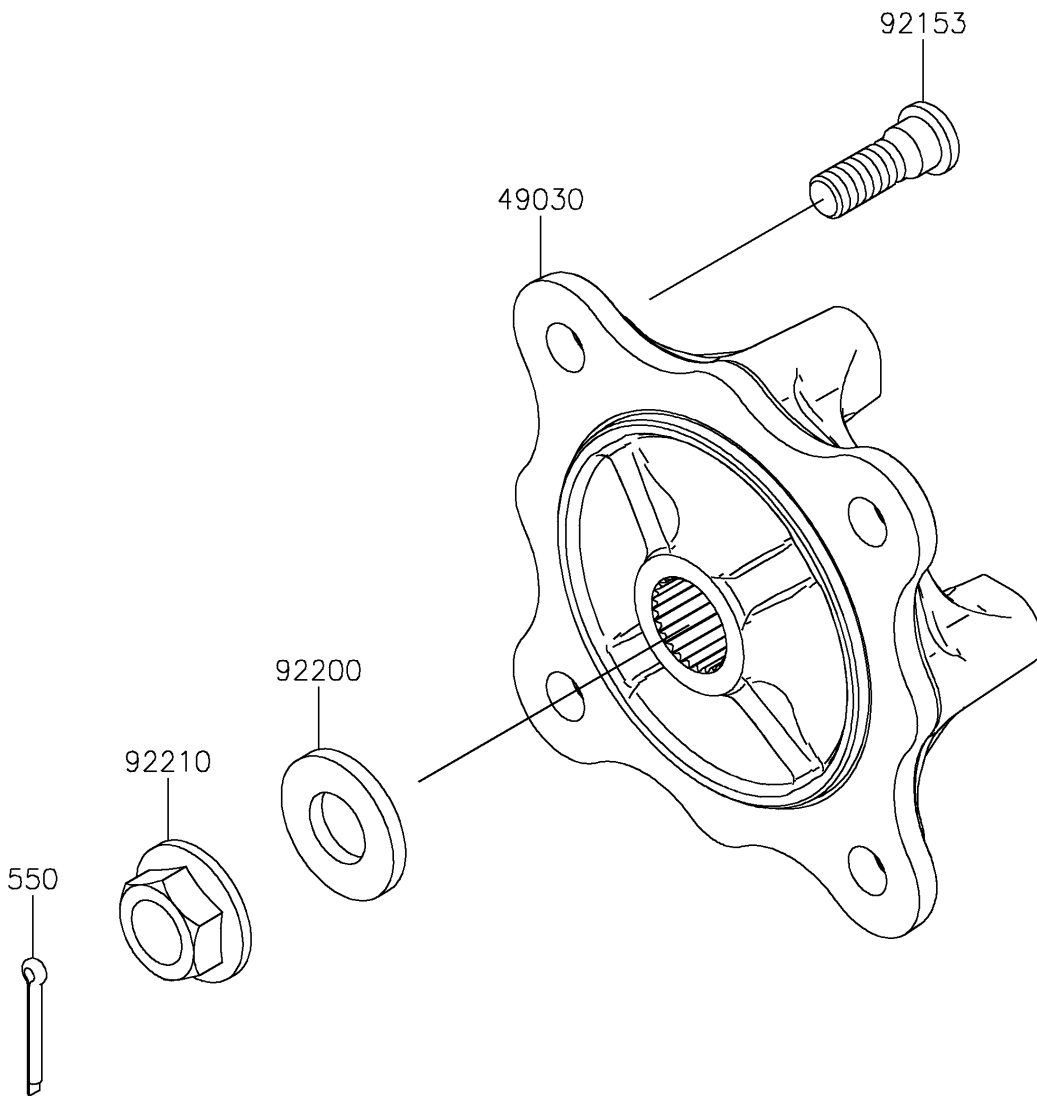

2025 MULE PRO-FXT 1000 Platinum PARTS DIAGRAM

Front Hubs/Brakes

F2230

2025 MULE PRO-FXT 1000 Platinum PARTS LIST

Front Hubs/Brakes

ITEM NAME	PART NUMBER	QUANTITY
HUB,FR (Ref # 49030)	49030-0048	2
BOLT,12MM (Ref # 92153)	92153-1915	8
WASHER,20.3X41X4.5 (Ref # 92200)	92200-0921	2
NUT,FLANGED,20MM (Ref # 92210)	92210-2093	2
PIN-COTTER,4.0X30 (Ref # 550)	550AA4030	2