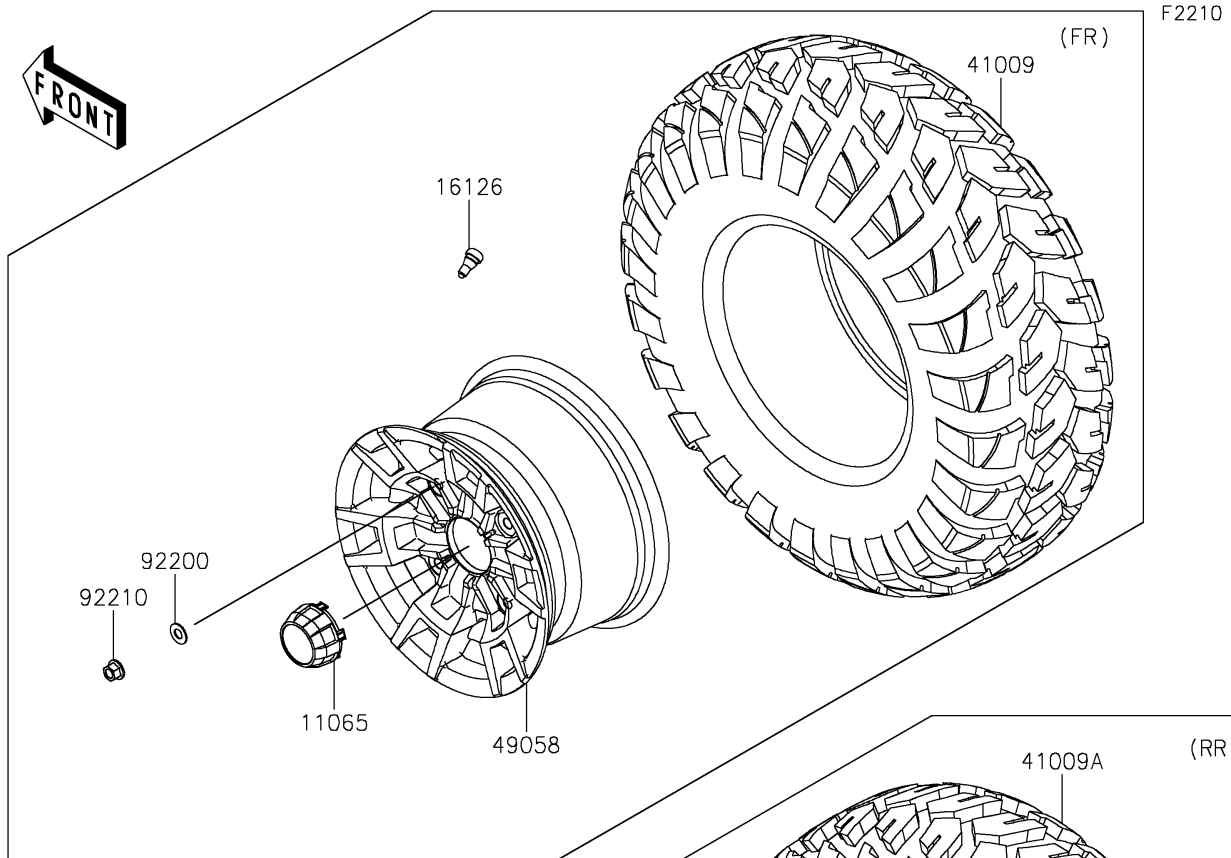

2025 MULE PRO-FXT 1000 Platinum PARTS DIAGRAM

Wheels/Tires

2025 MULE PRO-FXT 1000 Platinum PARTS LIST

Wheels/Tires

ITEM NAME	PART NUMBER	QUANTITY
CAP,WHEEL,F.BLACK (Ref # 11065)	11065-0893-6Z	4
VALVE (Ref # 16126)	16126-4001	4
TIRE,26X9.00R12 4PR,FRONTIER (Ref # 41009)	41009-0567	2
TIRE,26X11.00R12 4PR,FRONTIER (Ref # 41009A)	41009-0568	2
WHEEL,FR,12X7.0AT,AL,BLACK (Ref # 49058)	49058-0625-31D	2
WHEEL,RR,12X8.0AT,AL,BLACK (Ref # 49058A)	49058-0626-31D	2
WASHER,12.1X25X1.6 (Ref # 92200)	92200-0455	16
NUT,12MM (Ref # 92210)	92210-0603	16