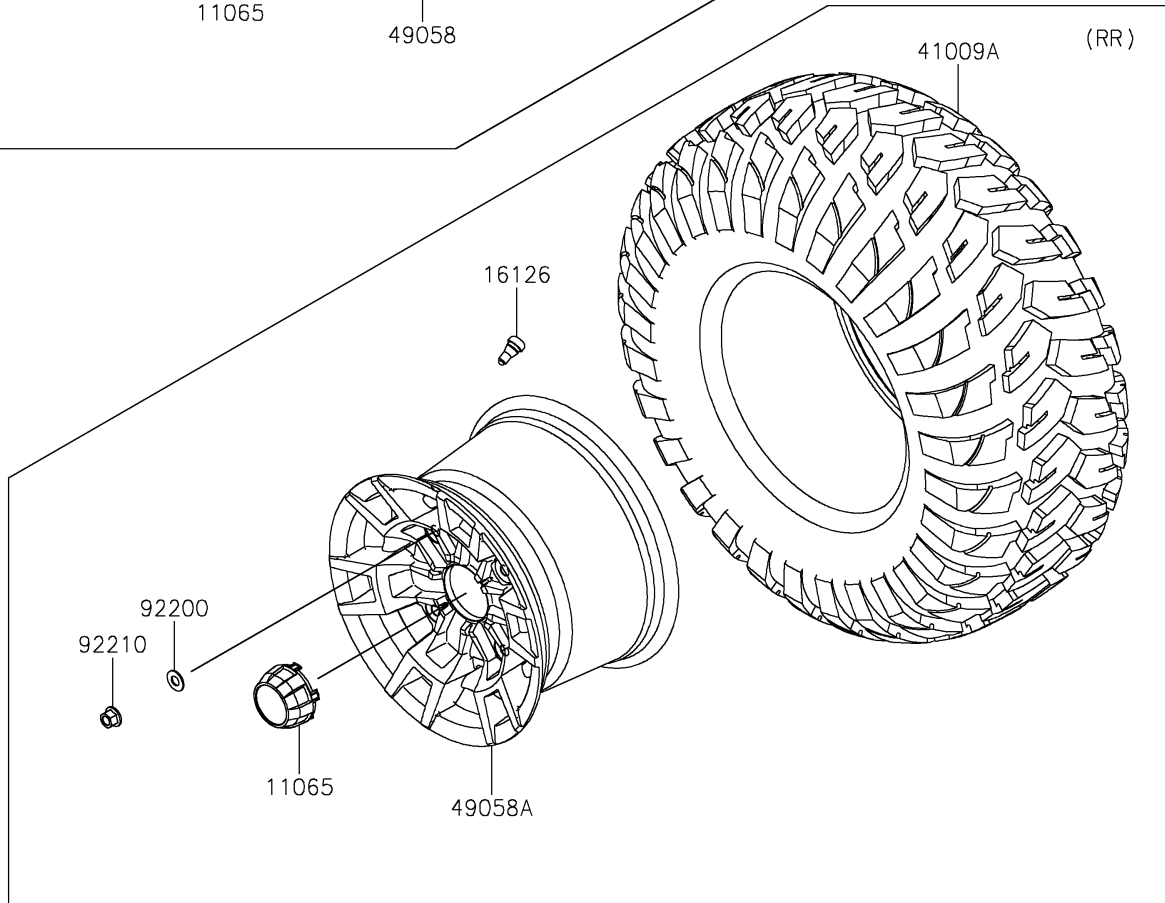

2025 MULE PRO-FXT 1000 Platinum PARTS DIAGRAM

Wheels/Tires

2025 MULE PRO-FXT 1000 Platinum PARTS LIST

Wheels/Tires

ITEM NAME	PART NUMBER	QUANTITY
CAP,WHEEL,F.BLACK (Ref # 11065)	11065-0893-6Z	4
VALVE (Ref # 16126)	16126-4001	4
TIRE,26X9.00R12 4PR,FRONTIER (Ref # 41009)	41009-0567	2
TIRE,26X11.00R12 4PR,FRONTIER (Ref # 41009A)	41009-0568	2
WHEEL,FR,12X7.0AT,AL,BLACK (Ref # 49058)	49058-0625-31D	2
WHEEL,RR,12X8.0AT,AL,BLACK (Ref # 49058A)	49058-0626-31D	2
WASHER,12.1X25X1.6 (Ref # 92200)	92200-0455	16
NUT,12MM (Ref # 92210)	92210-0603	16