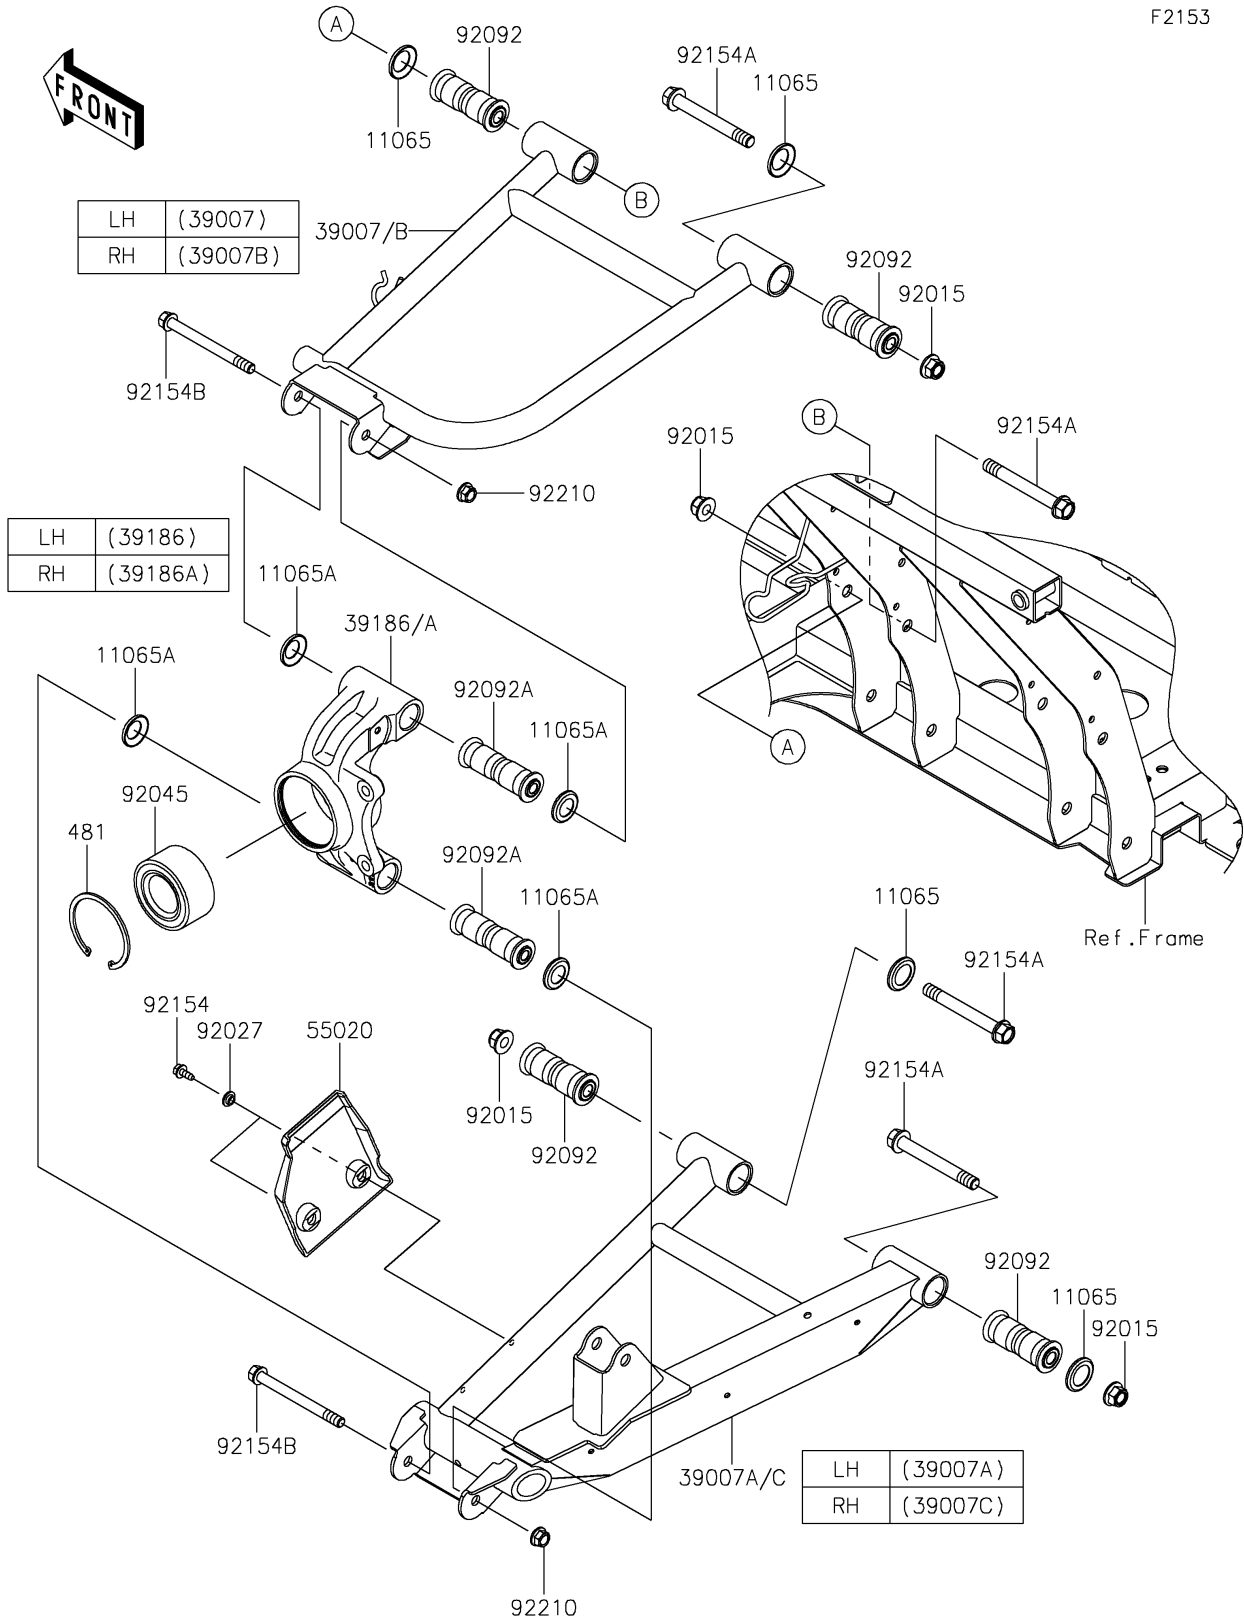

2025 MULE PRO-FXT 1000 Platinum PARTS DIAGRAM

Rear Suspension

F2153

2025 MULE PRO-FXT 1000 Platinum PARTS LIST

Rear Suspension

ITEM NAME	PART NUMBER	QUANTITY
CAP,ARM (Ref # 11065)	11065-0838	8
CAP (Ref # 11065A)	11065-0849	8
ARM-SUSP,RR,UPP,LH,BLACK (Ref # 39007)	39007-0481-10	1
ARM-SUSP,RR,LWR,LH,BLACK (Ref # 39007A)	39007-0482-10	1
ARM-SUSP,RR,UPP,RH,BLACK (Ref # 39007B)	39007-0483-10	1
ARM-SUSP,RR,LWR,RH,BLACK (Ref # 39007C)	39007-0484-10	1
KNUCKLE,RR,LH (Ref # 39186)	39186-0317	1
KNUCKLE,RR,RH (Ref # 39186A)	39186-0318	1
GUARD,RR CVJ (Ref # 55020)	55020-0931	2
NUT,LOCK,FLANGED,12MM (Ref # 92015)	92015-1433	8
COLLAR,L=4.6 (Ref # 92027)	92027-1168	4
BEARING-BALL,40X74X36 (Ref # 92045)	92045-0993	2
BUSHING-RUBBER,12X20X78 (Ref # 92092)	92092-0028	8
BUSHING-RUBBER,10.1X17X88 (Ref # 92092A)	92092-0029	4
BOLT,6X15.6 (Ref # 92154)	92154-1250	4
BOLT,FLANGED,12X100 (Ref # 92154A)	92154-1318	8
BOLT,FLANGED,10X110 (Ref # 92154B)	92154-1353	4
NUT,LOCK,FLANGED,10MM (Ref # 92210)	92210-0276	4
CIRCLIP-TYPE-C (Ref # 481)	481J7500	2