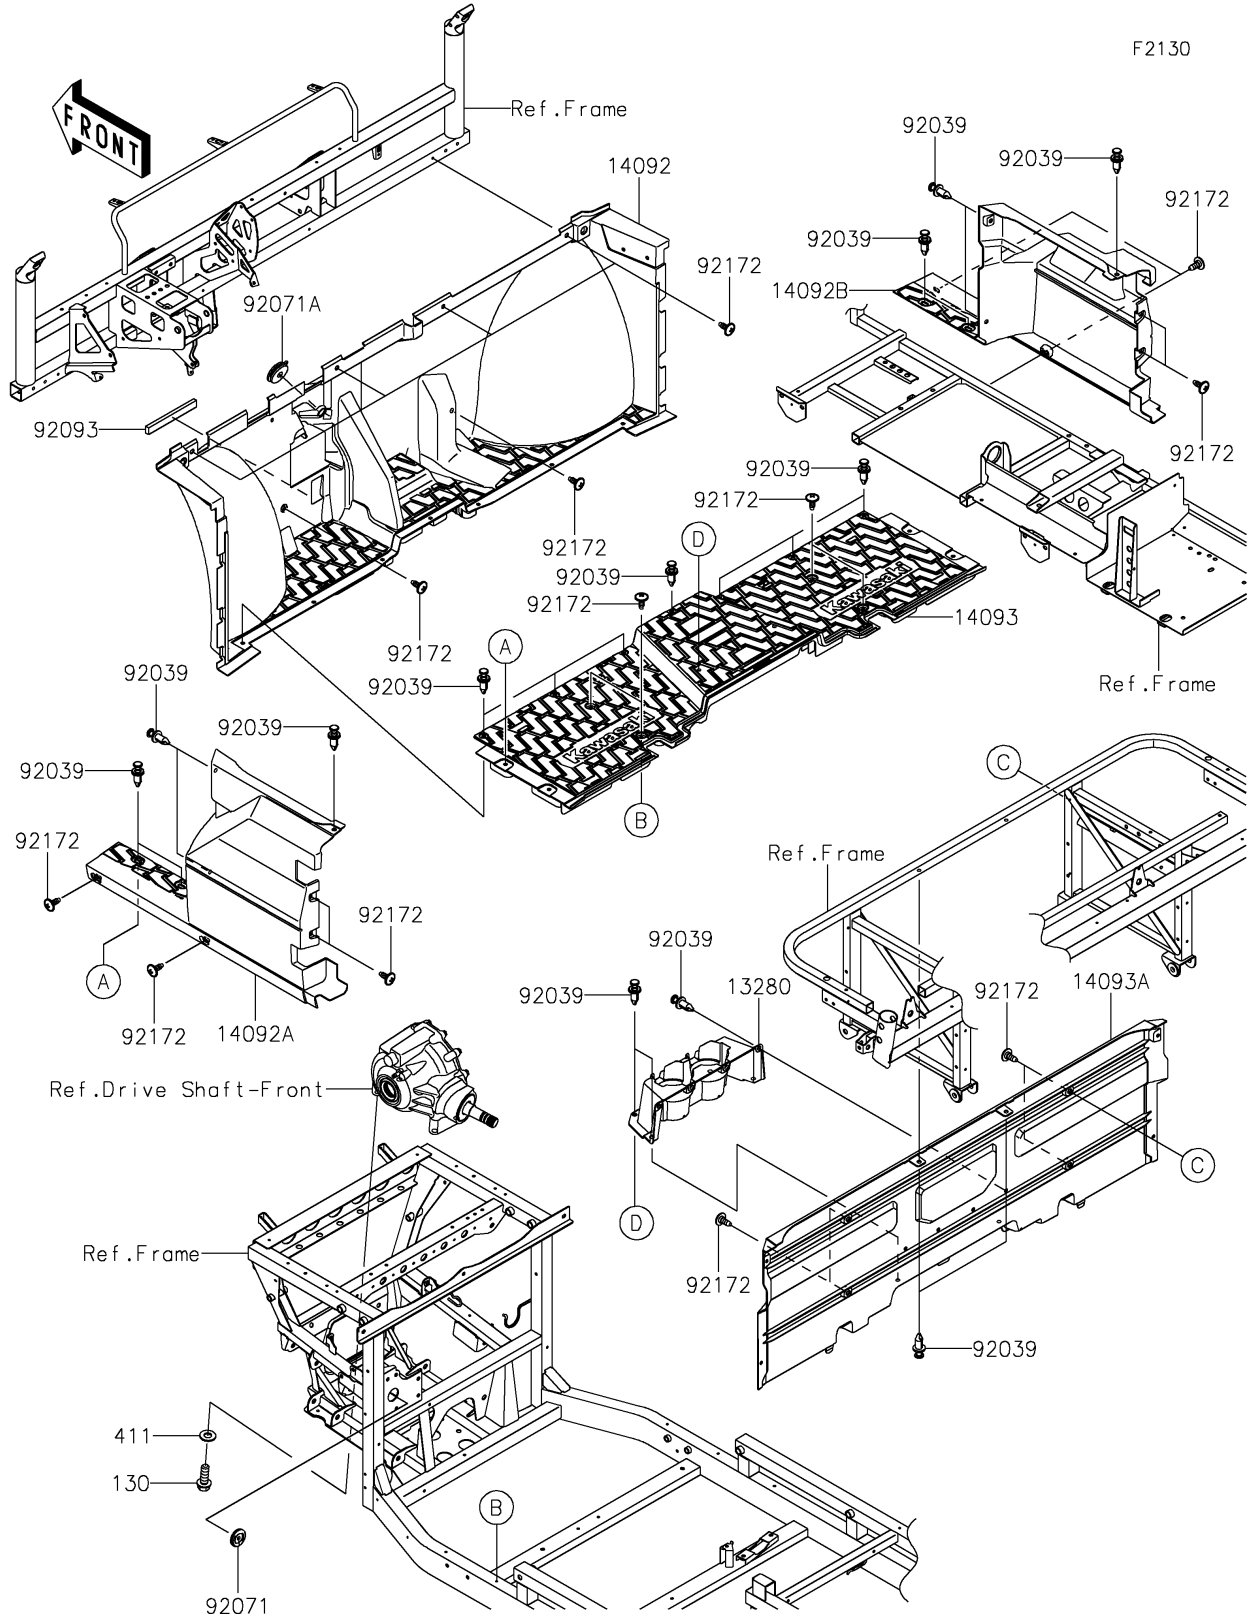

2025 MULE PRO-FXT 1000 Platinum PARTS DIAGRAM

Frame Fittings(Front)(DRFNN-DSSNL)

2025 MULE PRO-FXT 1000 Platinum PARTS LIST

Frame Fittings(Front)(DRFNN-DSSNL)

ITEM NAME	PART NUMBER	QUANTITY
HOLDER (Ref # 13280)	13280-1352	1
COVER,FR FLOOR (Ref # 14092)	14092-1184	1
COVER,SIDE,LH,FR (Ref # 14092A)	14092-1188	1
COVER,SIDE,RH,FR (Ref # 14092B)	14092-1189	1
COVER,FLOOR,BOTTOM (Ref # 14093)	14093-1426	1
COVER,FR SEAT (Ref # 14093A)	14093-1427	1
RIVET (Ref # 92039)	92039-0865	27
GROMMET,9X45X9 (Ref # 92071)	92071-0728	1
GROMMET,8X22X8 (Ref # 92071A)	92071-0753	1
SEAL,10X20X165 (Ref # 92093)	92093-0617	1
SCREW,6X16 (Ref # 92172)	92172-0711	22
BOLT-FLANGED,12X35 (Ref # 130)	130CA1235	4
WASHER-PLAIN,12MM (Ref # 411)	411AA1200	4