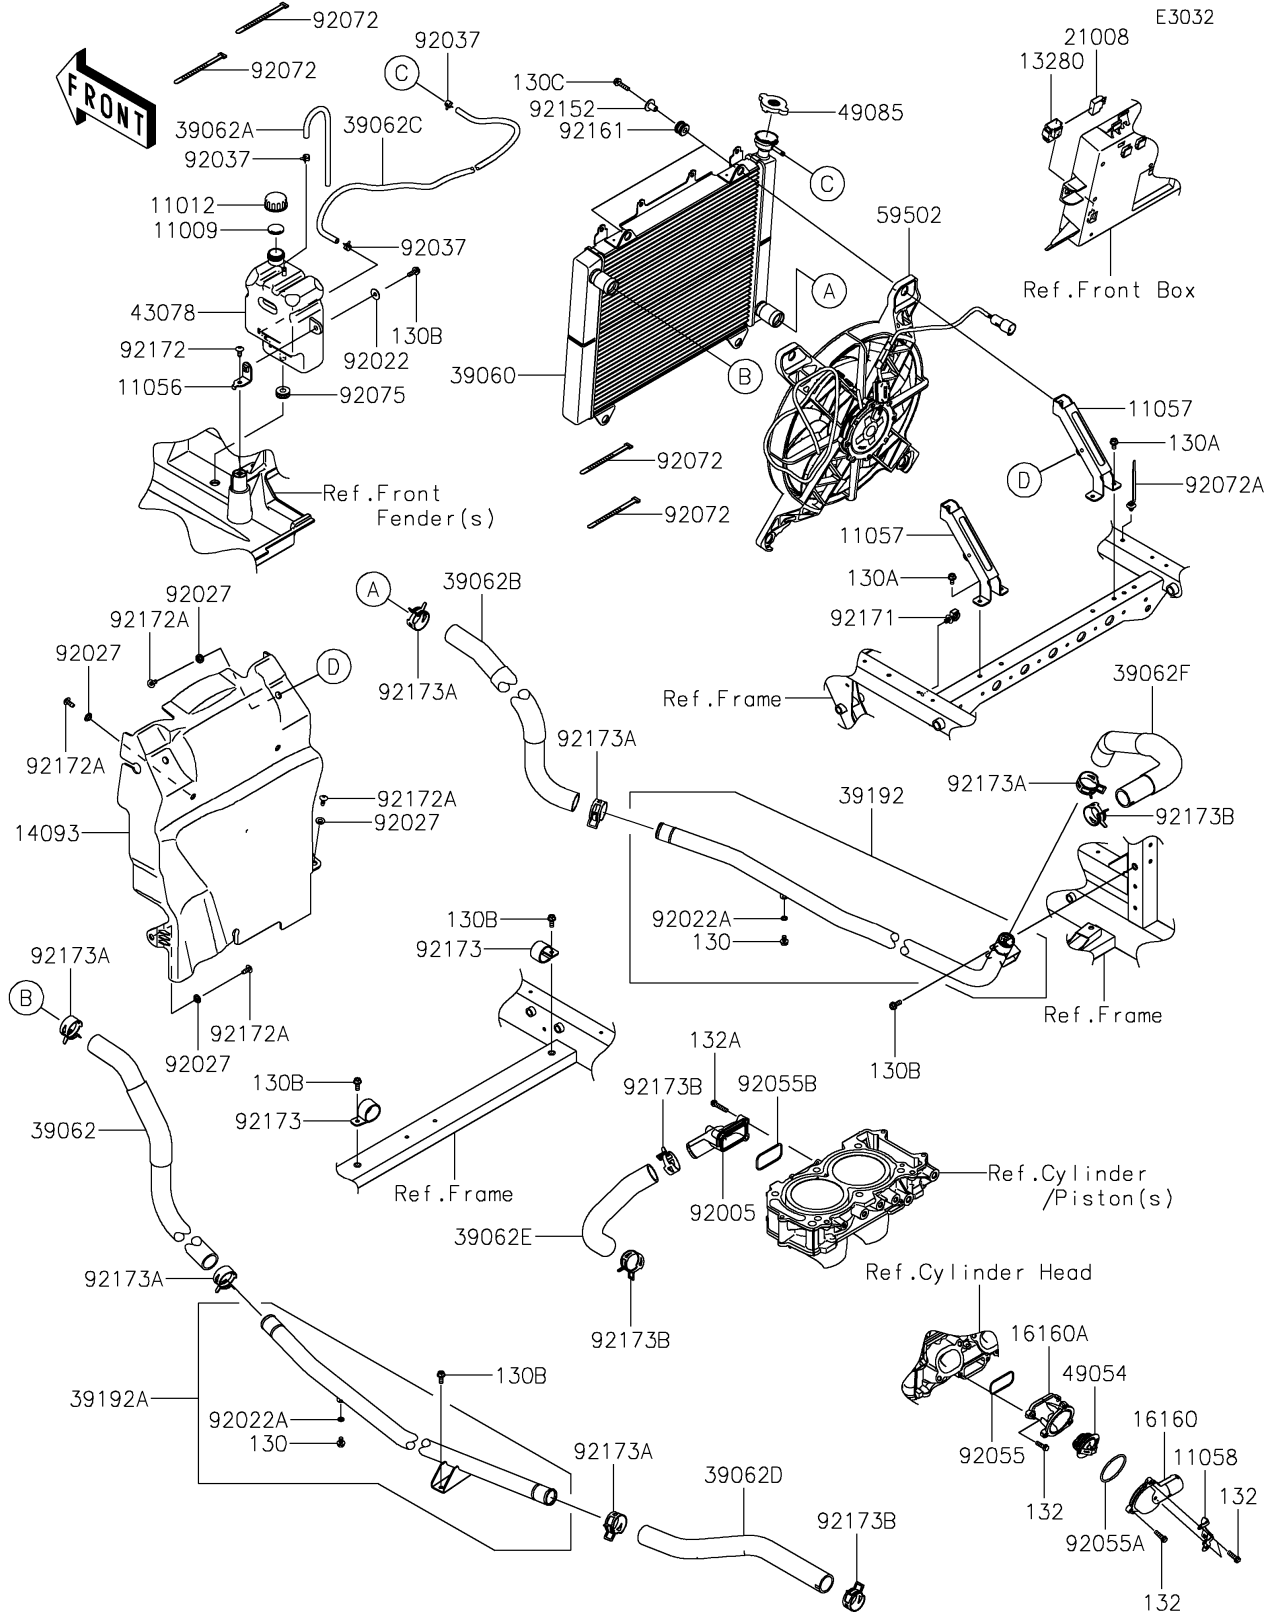

2025 MULE PRO-FXT 1000 Platinum PARTS DIAGRAM

Radiator

2025 MULE PRO-FXT 1000 Platinum PARTS LIST

Radiator

ITEM NAME	PART NUMBER	QUANTITY
GASKET,RESERVOIR TANK CAP (Ref # 11009)	11009-1145	1
CAP (Ref # 11012)	11012-1084	1
BRACKET,RESERVOIR (Ref # 11056)	11056-3856	1
BRACKET,RADIATOR (Ref # 11057)	11057-0774	2
BRACKET (Ref # 11058)	11058-0325	1
HOLDER,BREAKER (Ref # 13280)	13280-0898	1
COVER,RADIATOR BACK (Ref # 14093)	14093-1391	1
BODY,THERMOSTAT COVER (Ref # 16160)	16160-0839	1
BODY,THERMOSTAT (Ref # 16160A)	16160-0840	1
BREAKER,RAD.FAN,20A (Ref # 21008)	21008-0015	1
RADIATOR (Ref # 39060)	39060-0753	1
HOSE-COOLING,RADIATOR IN (Ref # 39062)	39062-0650	1
HOSE-COOLING,OVER FLOW (Ref # 39062A)	39062-0696	1
HOSE-COOLING,RADIATOR OUT (Ref # 39062B)	39062-0777	1
HOSE-COOLING,RAD-RESERVOIR (Ref # 39062C)	39062-0985	1
HOSE-COOLING,ENGINE IN (Ref # 39062D)	39062-0986	1
HOSE-COOLING,W/PUMP-ENGINE (Ref # 39062E)	39062-0987	1
HOSE-COOLING,ENGINE OUT (Ref # 39062F)	39062-0988	1
PIPE-WATER,RH (Ref # 39192)	39192-0574	1
PIPE-WATER,LH (Ref # 39192A)	39192-0715	1
RESERVOIR (Ref # 43078)	43078-0571	1
THERMOSTAT (Ref # 49054)	49054-0015	1
CAP-ASSY-PRESSURE (Ref # 49085)	49085-0019	1
FAN-ASSY (Ref # 59502)	59502-0641	1
FITTING (Ref # 92005)	92005-1445	1
WASHER,PLAIN,6.5X20X1 (Ref # 92022)	92022-165	1
WASHER,6.2X11X1 (Ref # 92022A)	92022-304	2
COLLAR,L=4.6 (Ref # 92027)	92027-1168	6
CLAMP,TUBE (Ref # 92037)	92037-1461	3