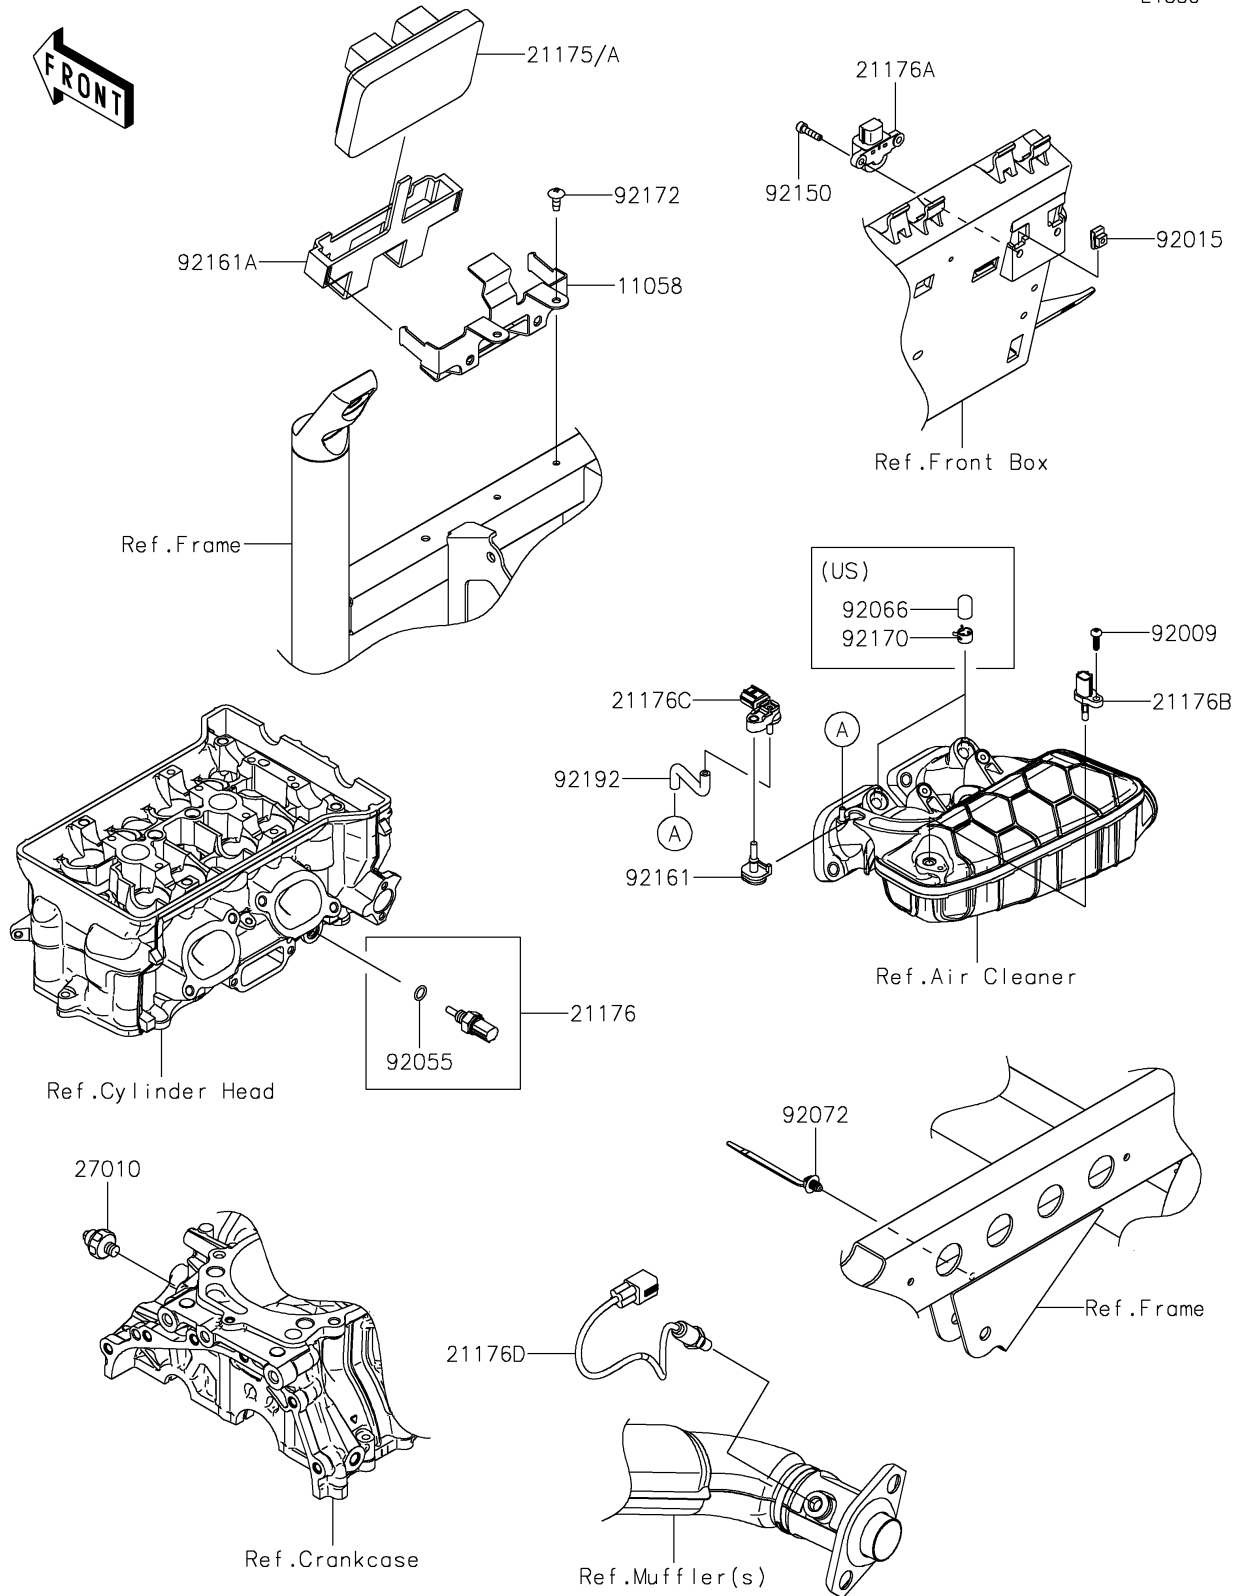

2025 MULE PRO-FXT 1000 Platinum PARTS DIAGRAM

Fuel Injection

E1530

2025 MULE PRO-FXT 1000 Platinum PARTS LIST

Fuel Injection

ITEM NAME	PART NUMBER	QUANTITY
BRACKET,ECU (Ref # 11058)	11058-0323	1
CONTROL UNIT-ELECTRONIC (Ref # 21175)	21175-1853	1
CONTROL UNIT-ELECTRONIC (Ref # 21175A)	21175-1877	1
SENSOR,WATER TEMP (Ref # 21176)	21176-0009	1
SENSOR,VEHICLE-DOWN (Ref # 21176A)	21176-0026	1
SENSOR,AIR TEMPERATURE (Ref # 21176B)	21176-0048	1
SENSOR,PRESSURE (Ref # 21176C)	21176-0906	1
SENSOR,OXYGEN (Ref # 21176D)	21176-1192	1
SWITCH,OIL PRESSURE (Ref # 27010)	27010-1313	1
SCREW,TAPPING,5X16 (Ref # 92009)	92009-1264	1
NUT,5MM (Ref # 92015)	92015-1627	2
RING-O,9.5X1.9 (Ref # 92055)	92055-0016	1
PLUG (Ref # 92066)	92066-0862	2
BAND,OS170-FT7(BLACK) (Ref # 92072)	92072-1414	1
BOLT,SOCKET,5X20 (Ref # 92150)	92150-1019	2
DAMPER (Ref # 92161)	92161-0673	1
DAMPER,ECU (Ref # 92161A)	92161-2481	1
CLAMP (Ref # 92170)	92170-2043	2
SCREW,TAPPING,6X16 (Ref # 92172)	92172-0739	2
TUBE (Ref # 92192)	92192-2633	1