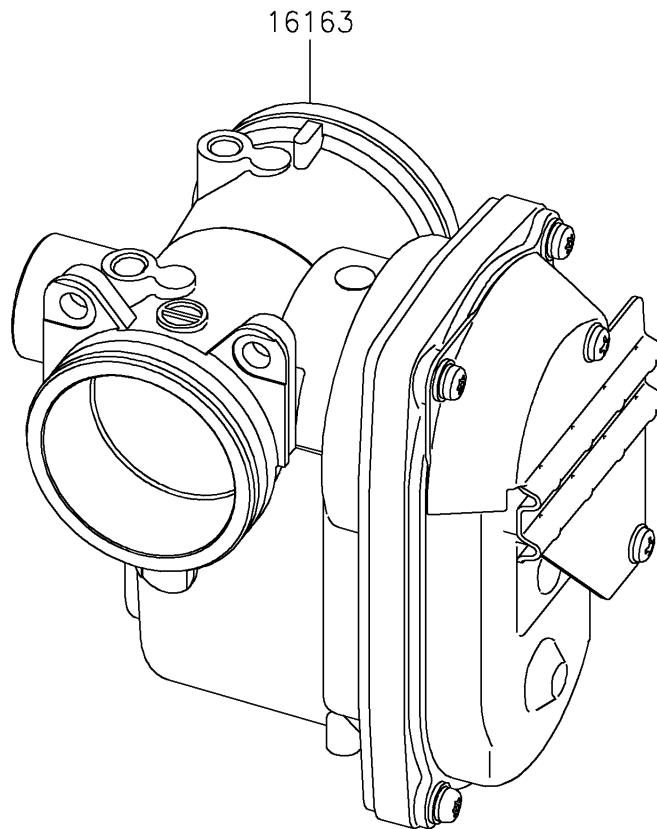

2025 MULE PRO-FXT 1000 Platinum PARTS DIAGRAM

Throttle

E1510

2025 MULE PRO-FXT 1000 Platinum PARTS LIST

Throttle

ITEM NAME	PART NUMBER	QUANTITY
THROTTLE-ASSY (Ref # 16163)	16163-1301	1