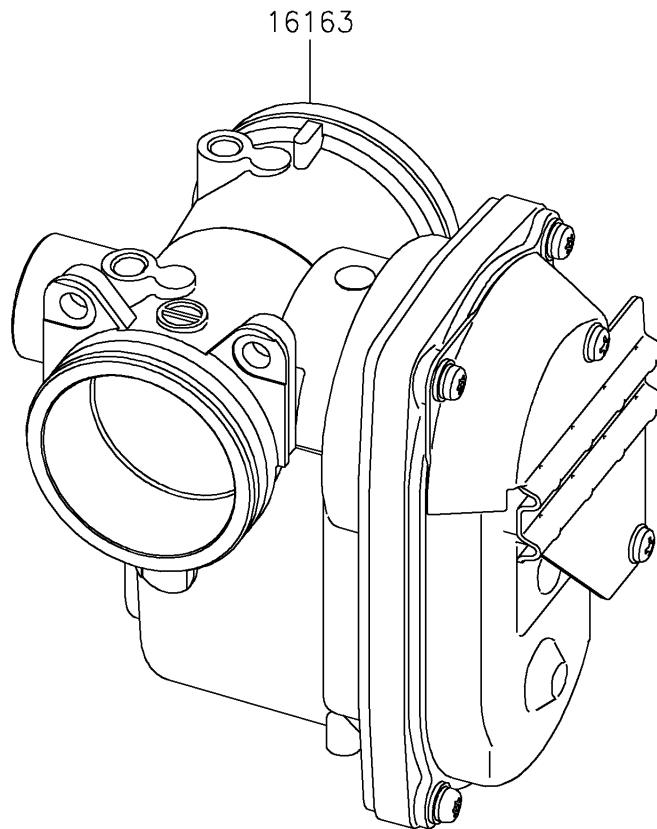

2024 MULE PRO-FXT™ 1000 PLATINUM RANCH EDITION PARTS DIAGRAM

E1510

2024 MULE PRO-FXT™ 1000 PLATINUM RANCH EDITION PARTS LIS

Throttle

ITEM NAME	PART NUMBER	QUANTITY
THROTTLE-ASSY (Ref # 16163)	16163-1301	1