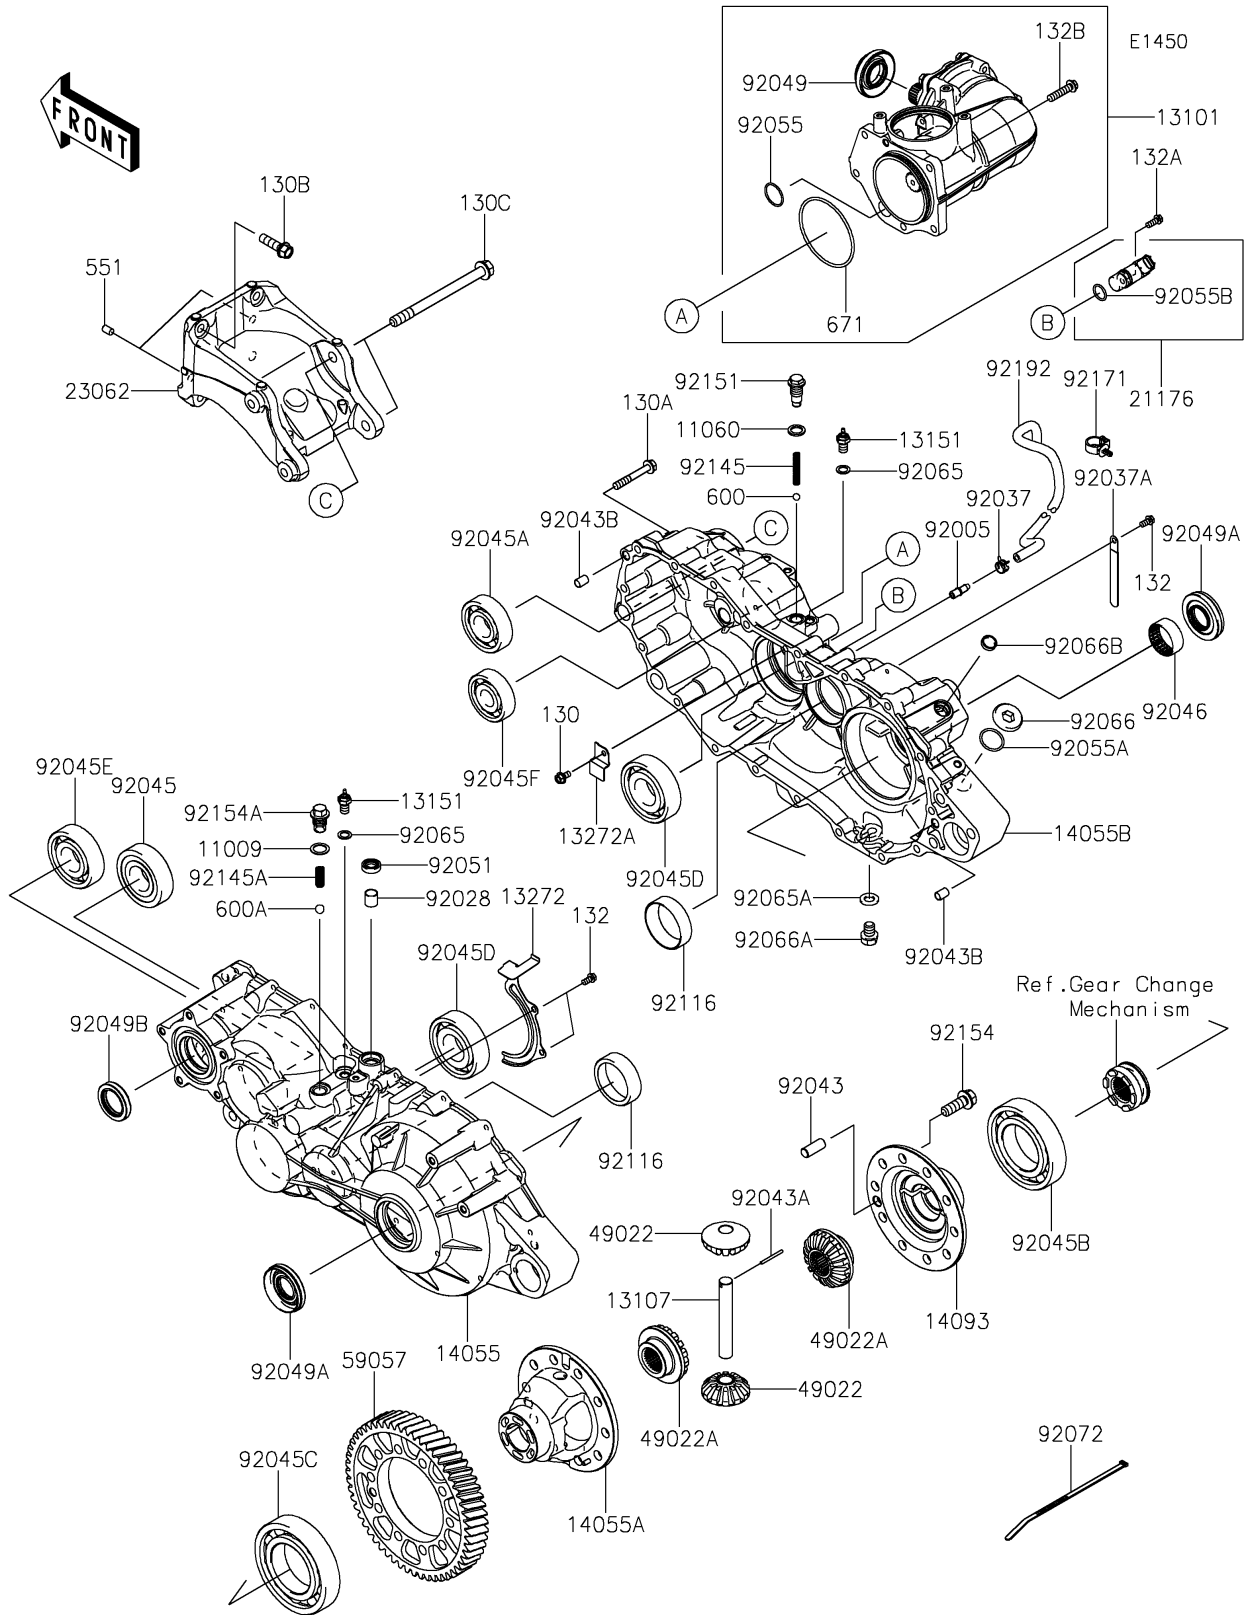

2025 MULE PRO-FXT 1000 Platinum PARTS DIAGRAM

Gear Box

2025 MULE PRO-FXT 1000 Platinum PARTS LIST

Gear Box

ITEM NAME	PART NUMBER	QUANTITY
GASKET,15.5X22X1 (Ref # 11009)	11009-1008	1
GASKET,14X20X2 (Ref # 11060)	11060-1287	1
GEAR-ASSY,PARTICULAR (Ref # 13101)	13101-0636	1
SHAFT (Ref # 13107)	13107-0793	1
SWITCH-COMP,NEUTRAL (Ref # 13151)	13151-1080	2
PLATE (Ref # 13272)	13272-1624	1
PLATE (Ref # 13272A)	13272-4169	1
CASE-GEAR,LH (Ref # 14055)	14055-0608	1
CASE-GEAR,DIFF (Ref # 14055A)	14055-0614	1
CASE-GEAR,RH (Ref # 14055B)	14055-0665	1
COVER,DIFF (Ref # 14093)	14093-0048	1
SENSOR,ROTATION (Ref # 21176)	21176-0767	1
BRACKET-COMP (Ref # 23062)	23062-1391	1
GEAR-BEVEL,PINION,12T (Ref # 49022)	49022-0585	2
GEAR-BEVEL,OUTPUT,16T (Ref # 49022A)	49022-0589	2
GEAR-HELICAL,55T (Ref # 59057)	59057-0012	1
FITTING,BREATHER (Ref # 92005)	92005-1127	1
BUSHING (Ref # 92028)	92028-1347	1
CLAMP,TUBE (Ref # 92037)	92037-1505	1
CLAMP (Ref # 92037A)	92037-1993	1
PIN,DOWEL,12X30 (Ref # 92043)	92043-0789	1
PIN,DOWEL (Ref # 92043A)	92043-0806	1
PIN,DOWEL,10X14 (Ref # 92043B)	92043-1037	2
BEARING-BALL,63/32 (Ref # 92045)	92045-0764	1
BEARING-BALL,63/28 (Ref # 92045A)	92045-0765	1
BEARING-BALL,6212 (Ref # 92045B)	92045-0766	1
BEARING-BALL,6213 (Ref # 92045C)	92045-0767	1
BEARING-BALL,6307C3 (Ref # 92045D)	92045-0768	2
BEARING-BALL,63/32C3 (Ref # 92045E)	92045-1364	1