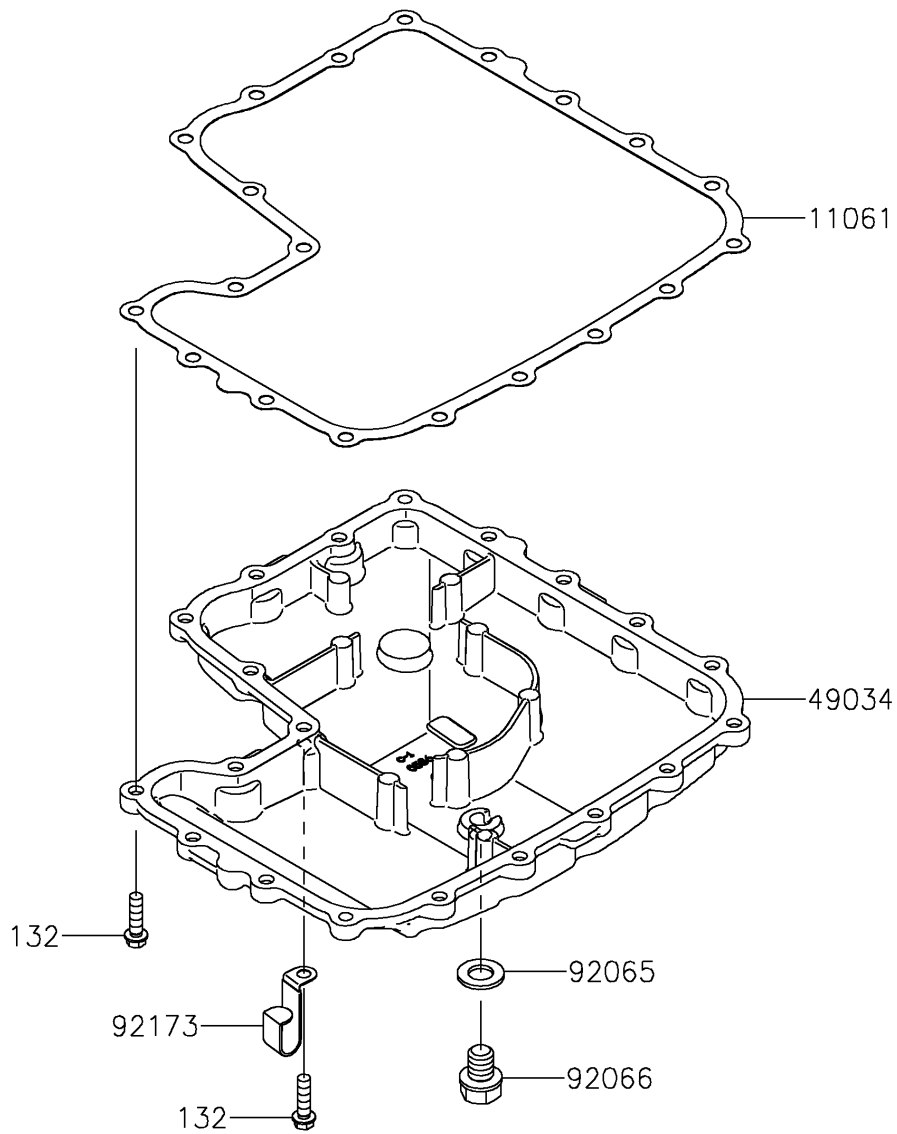

# 2025 MULE PRO-FXT 1000 Platinum PARTS DIAGRAM

Oil Pan

E1434

### Oil Pan

ITEM NAME	PART NUMBER	QUANTITY
GASKET,OIL PAN (Ref # 11061)	11061-1306	1
PAN-OIL (Ref # 49034)	49034-0586	1
GASKET,12X22X2 (Ref # 92065)	92065-097	1
PLUG,OIL DRAIN,12X15 (Ref # 92066)	92066-1174	1
CLAMP (Ref # 92173)	92173-2336	1
BOLT-FLANGED-SMALL,6X22 (Ref # 132)	132BB0622	20