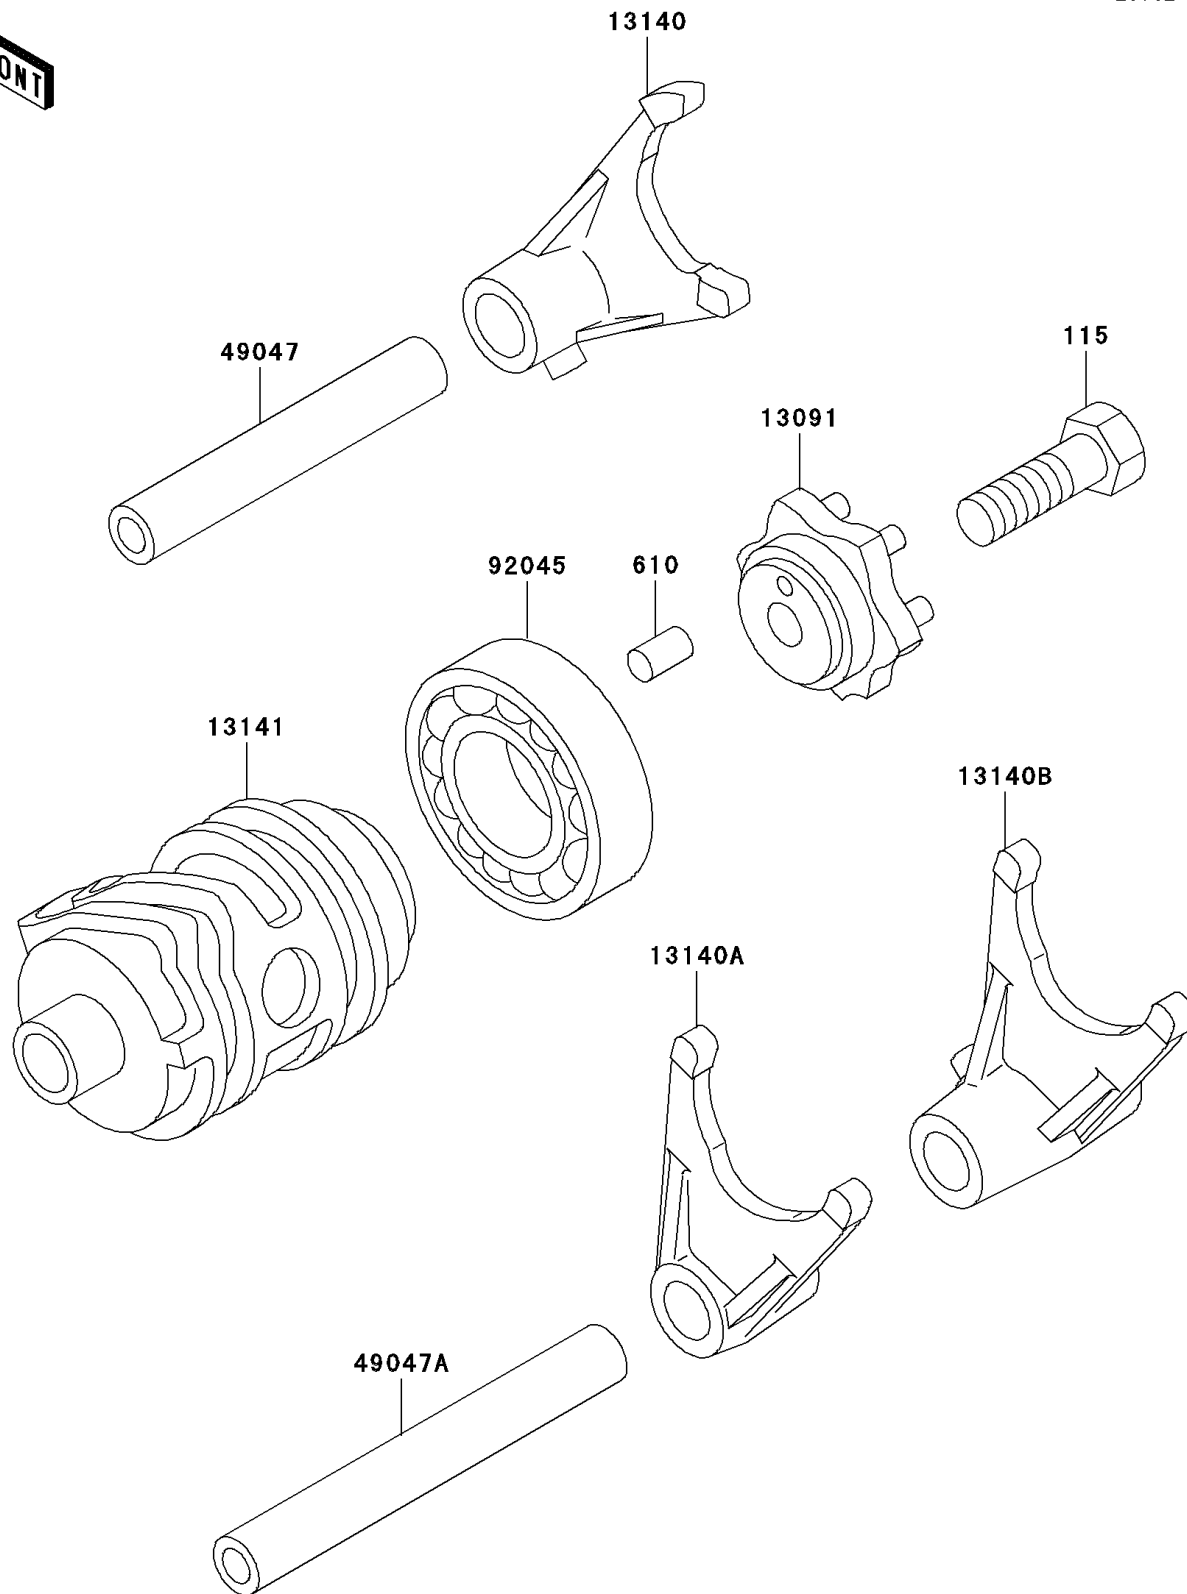

## 2009 KX85 PARTS DIAGRAM

Gear Change Drum/Shift Fork(s)

E1362

## 2009 KX85 PARTS LIST

Gear Change Drum/Shift Fork(s)

ITEM NAME	PART NUMBER	QUANTITY
BOLT-SMALL-UPSET,8X25 (Ref # 115)	115BA0825	1
ROLLER,4X8 (Ref # 610)	610A0408	1
HOLDER,CHANGE DRUM (Ref # 13091)	13091-1390	1
FORK-SHIFT,5TH&6TH (Ref # 13140)	13140-1302	1
FORK-SHIFT,2ND&3RD (Ref # 13140A)	13140-1303	1
FORK-SHIFT,LOW&4TH (Ref # 13140B)	13140-1304	1
DRUM-CHANGE (Ref # 13141)	13141-1120	1
ROD-SHIFT,5.9X10X64.5 (Ref # 49047)	49047-1063	1
ROD-SHIFT,5.9X10X81 (Ref # 49047A)	49047-1064	1
BEARING-BALL,6905Z (Ref # 92045)	92045-1058	1