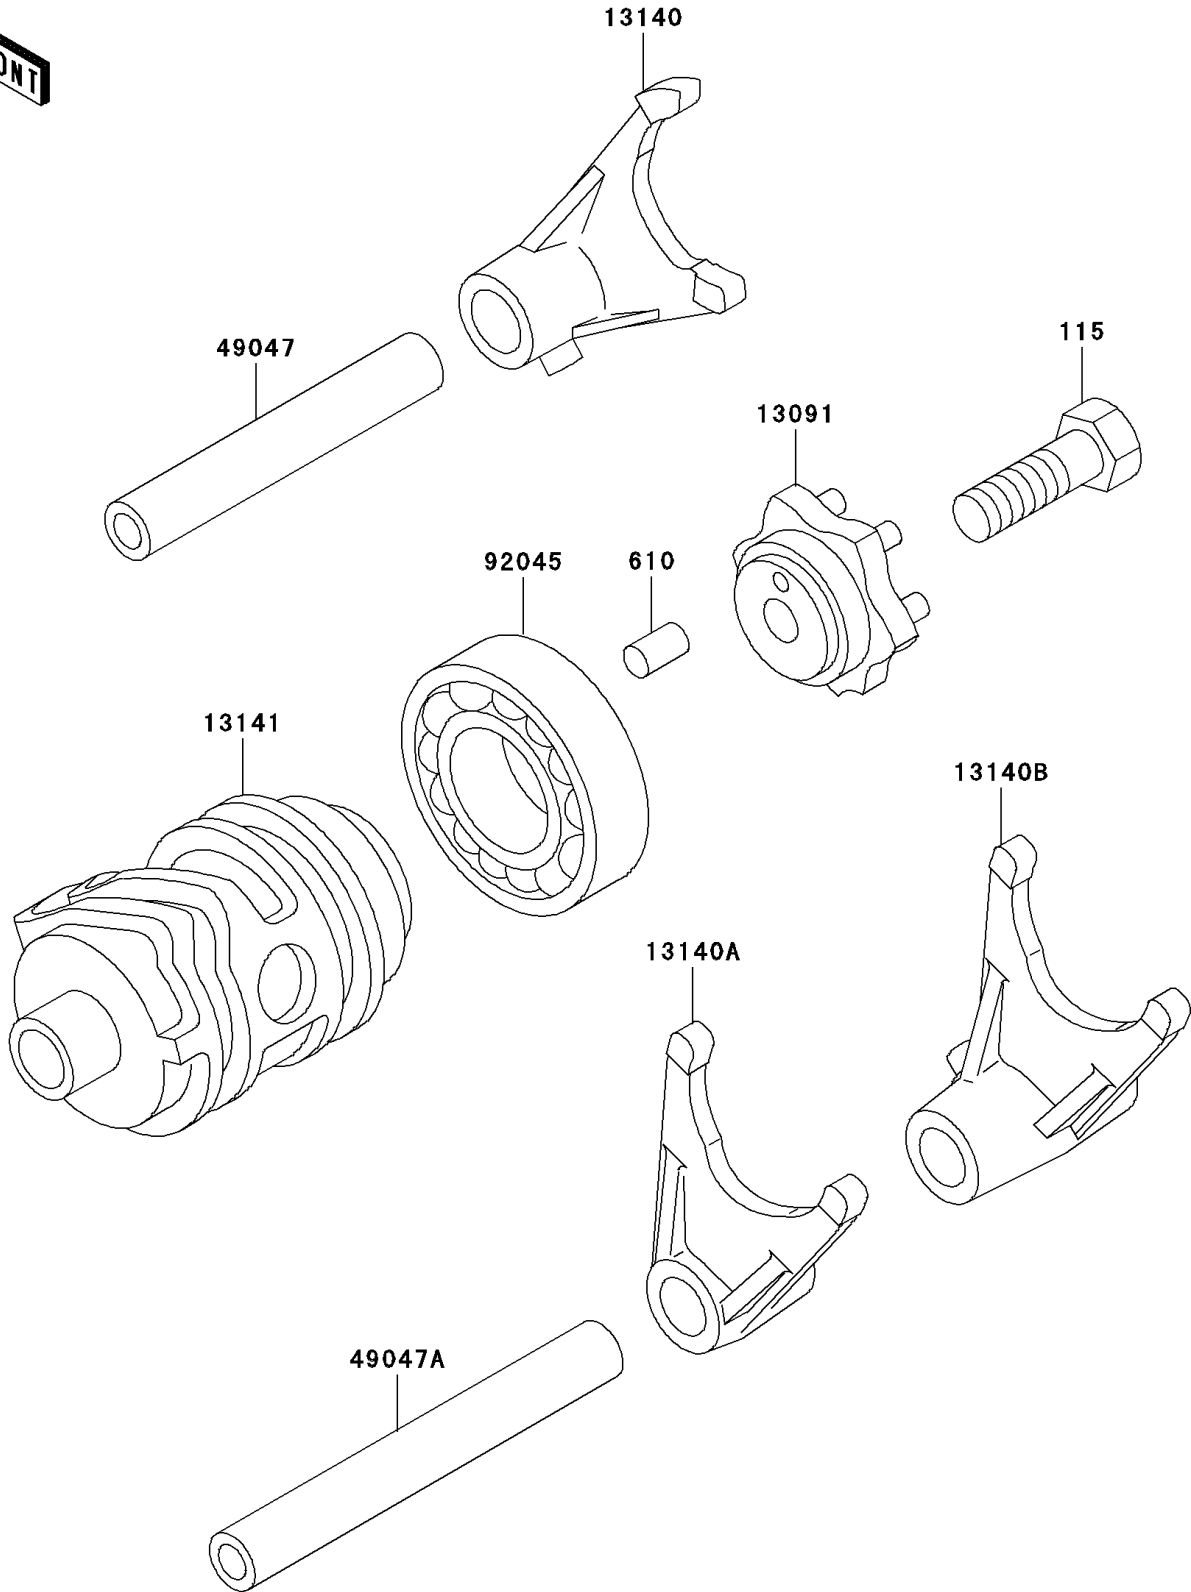

2006 KX85 PARTS DIAGRAM

Gear Change Drum/Shift Fork(s)

E1362

2006 KX85 PARTS LIST

Gear Change Drum/Shift Fork(s)

ITEM NAME	PART NUMBER	QUANTITY
BOLT-SMALL-UPSET,8X25 (Ref # 115)	115BA0825	1
ROLLER,4X8 (Ref # 610)	610A0408	1
HOLDER,CHANGE DRUM (Ref # 13091)	13091-1390	1
FORK-SHIFT,5TH&6TH (Ref # 13140)	13140-1302	1
FORK-SHIFT,2ND&3RD (Ref # 13140A)	13140-1303	1
FORK-SHIFT,LOW&4TH (Ref # 13140B)	13140-1304	1
DRUM-CHANGE (Ref # 13141)	13141-1120	1
ROD-SHIFT,5.9X10X64.5 (Ref # 49047)	49047-1063	1
ROD-SHIFT,5.9X10X81 (Ref # 49047A)	49047-1064	1
BEARING-BALL,6905Z (Ref # 92045)	92045-1058	1