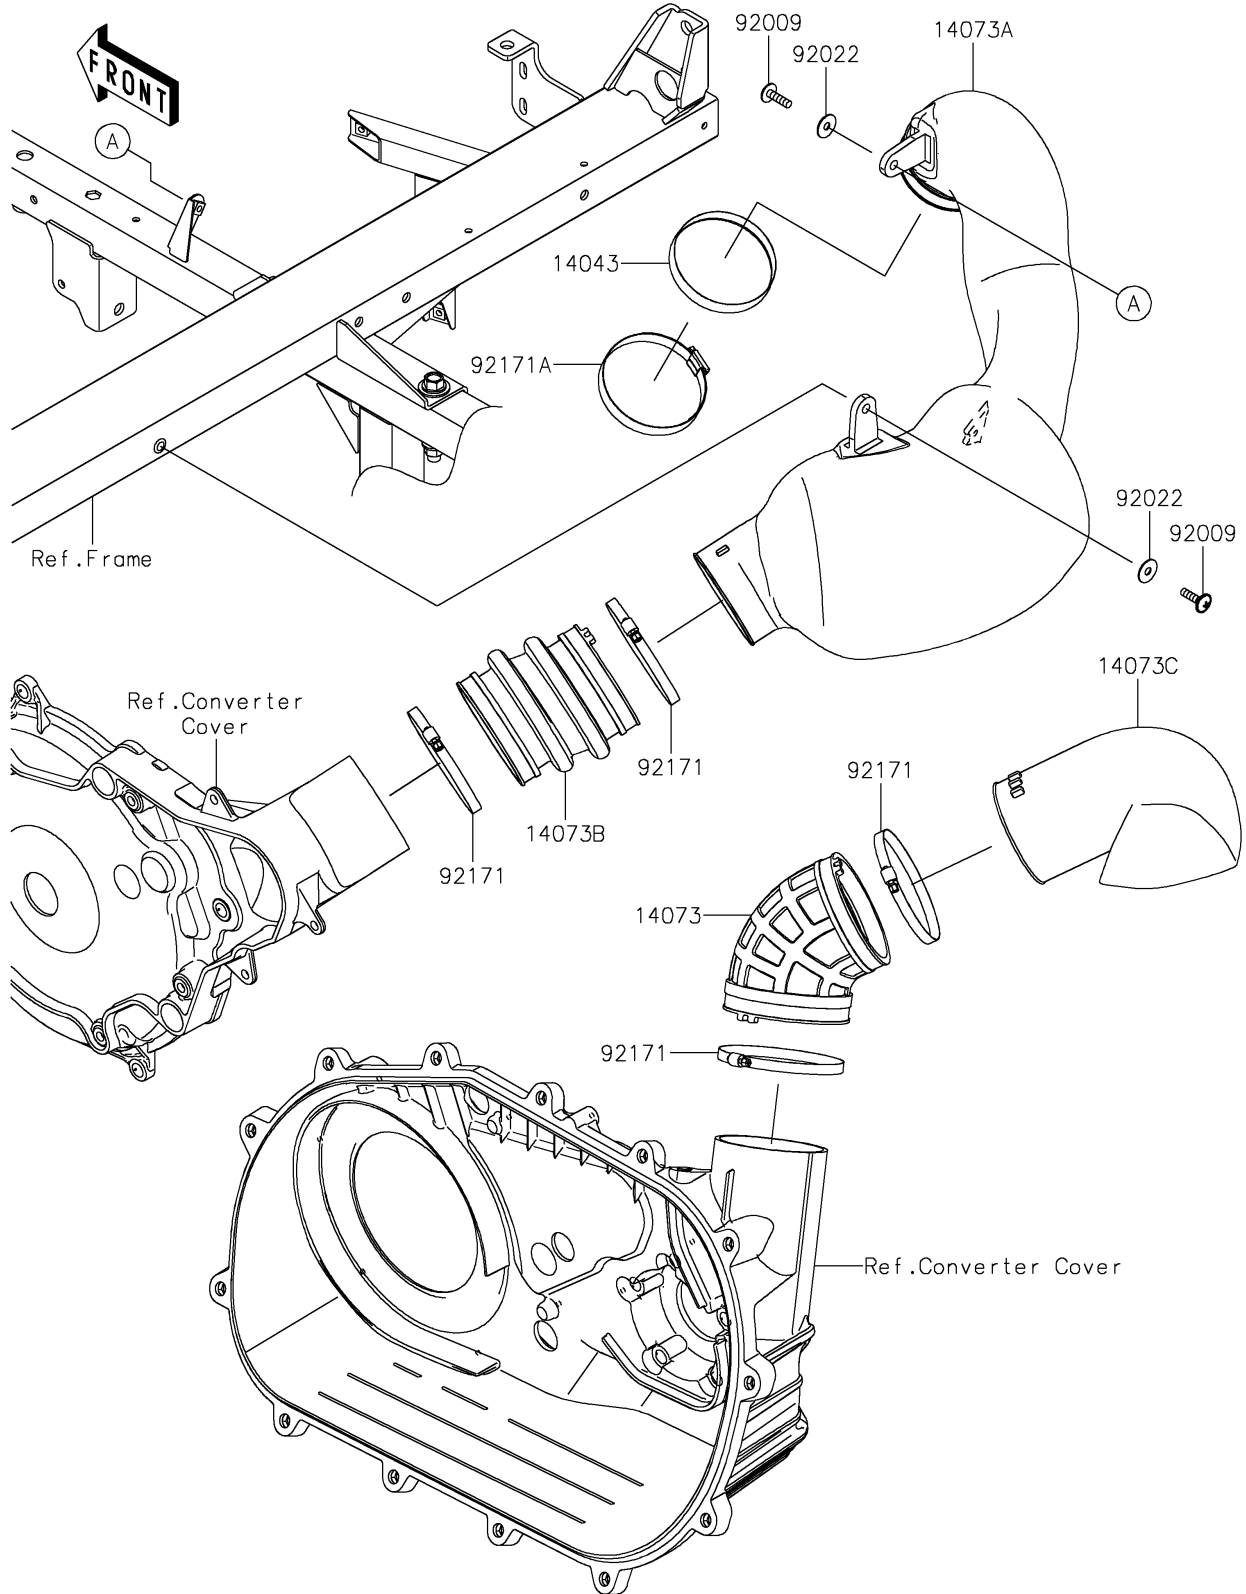

2025 MULE PRO-FXT 1000 Platinum PARTS DIAGRAM

Air Cleaner-Belt Converter

E1394

2025 MULE PRO-FXT 1000 Platinum PARTS LIST

Air Cleaner-Belt Converter

ITEM NAME	PART NUMBER	QUANTITY
FILTER (Ref # 14043)	14043-0013	1
DUCT,EXHAUST (Ref # 14073)	14073-0788	1
DUCT,INTAKE (Ref # 14073A)	14073-0789	1
DUCT,INTAKE (Ref # 14073B)	14073-0790	1
DUCT,EXHAUST (Ref # 14073C)	14073-1886	1
SCREW,6X22 (Ref # 92009)	92009-1441	2
WASHER,PLAIN,6.5X20X1 (Ref # 92022)	92022-165	2
CLAMP (Ref # 92171)	92171-1383	4
CLAMP (Ref # 92171A)	92171-3716	1