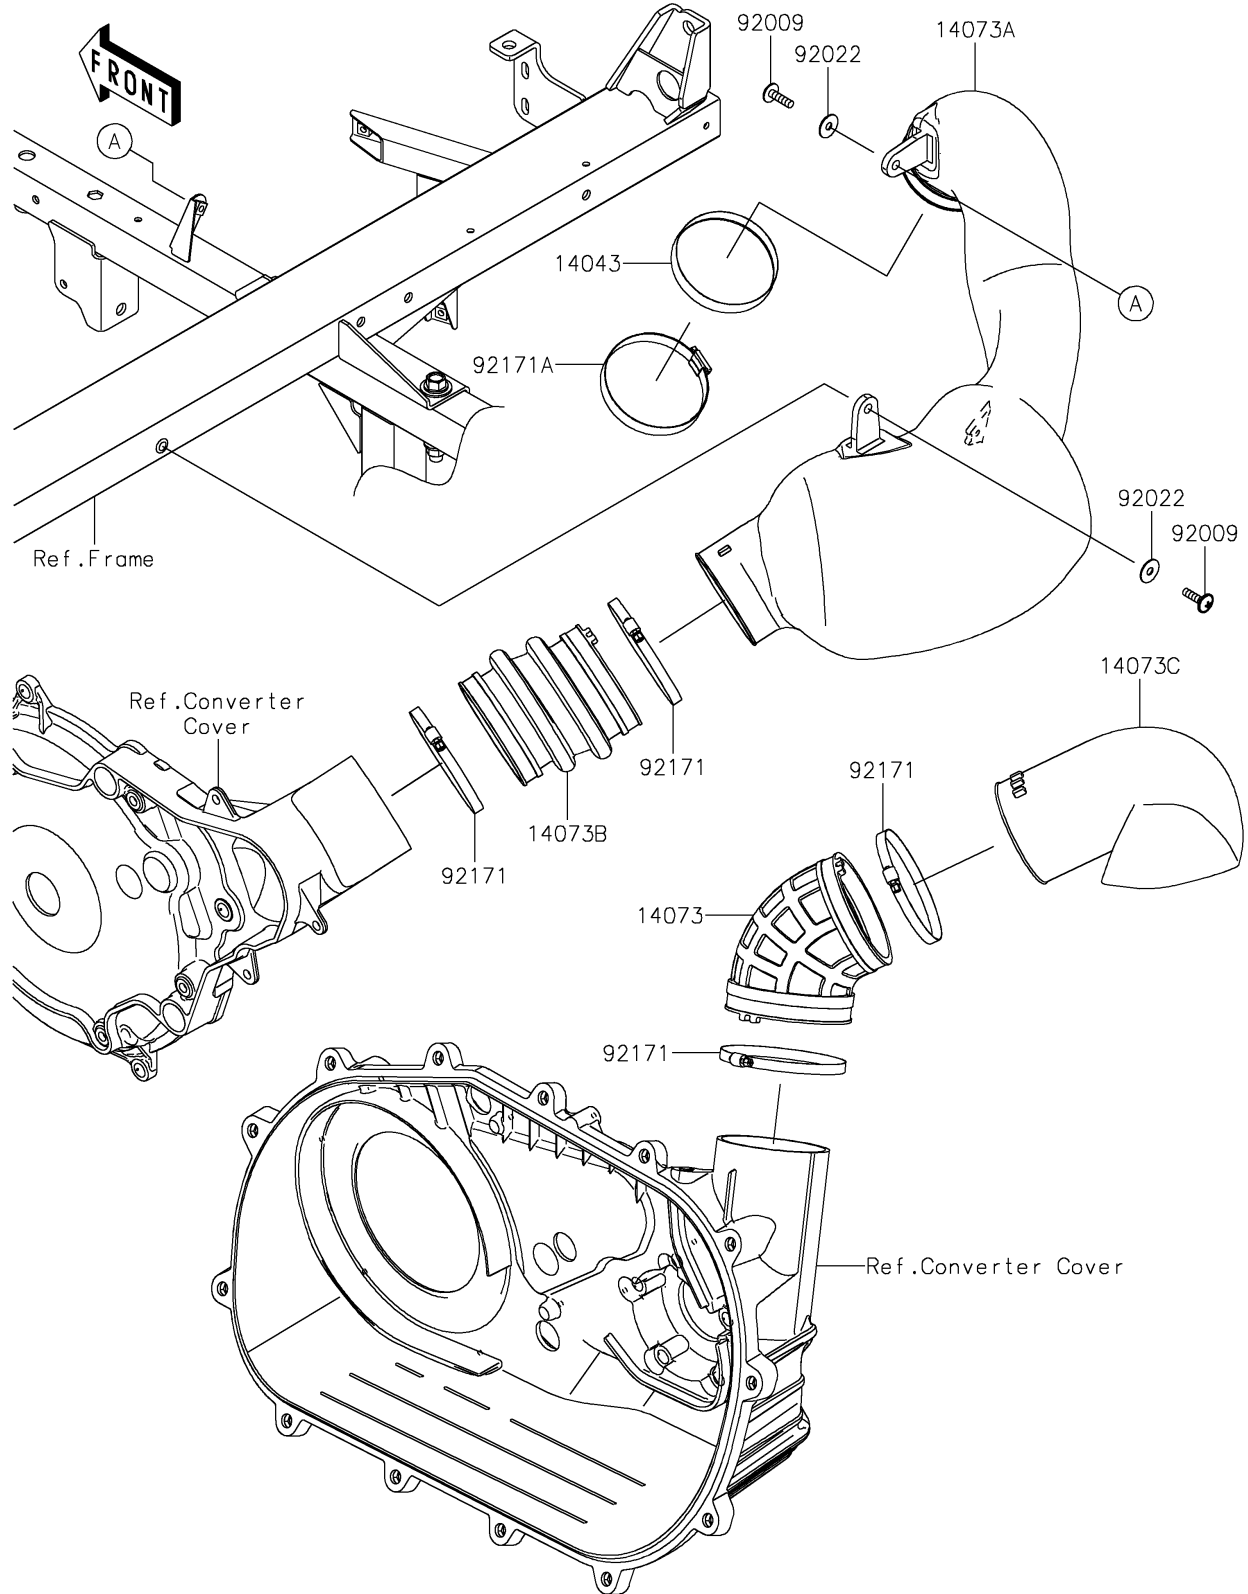

2024 MULE PRO-FXT™ 1000 PLATINUM RANCH EDITION PARTS

DIAGRAM

E1394

2024 MULE PRO-FXT™ 1000 PLATINUM RANCH EDITION PARTS LIST

Air Cleaner-Belt Converter

ITEM NAME	PART NUMBER	QUANTITY
FILTER (Ref # 14043)	14043-0013	1
DUCT,EXHAUST (Ref # 14073)	14073-0788	1
DUCT,INTAKE (Ref # 14073A)	14073-0789	1
DUCT,INTAKE (Ref # 14073B)	14073-0790	1
DUCT,EXHAUST (Ref # 14073C)	14073-1886	1
SCREW,6X22 (Ref # 92009)	92009-1441	2
WASHER,PLAIN,6.5X20X1 (Ref # 92022)	92022-165	2
CLAMP (Ref # 92171)	92171-1383	4
CLAMP (Ref # 92171A)	92171-3716	1