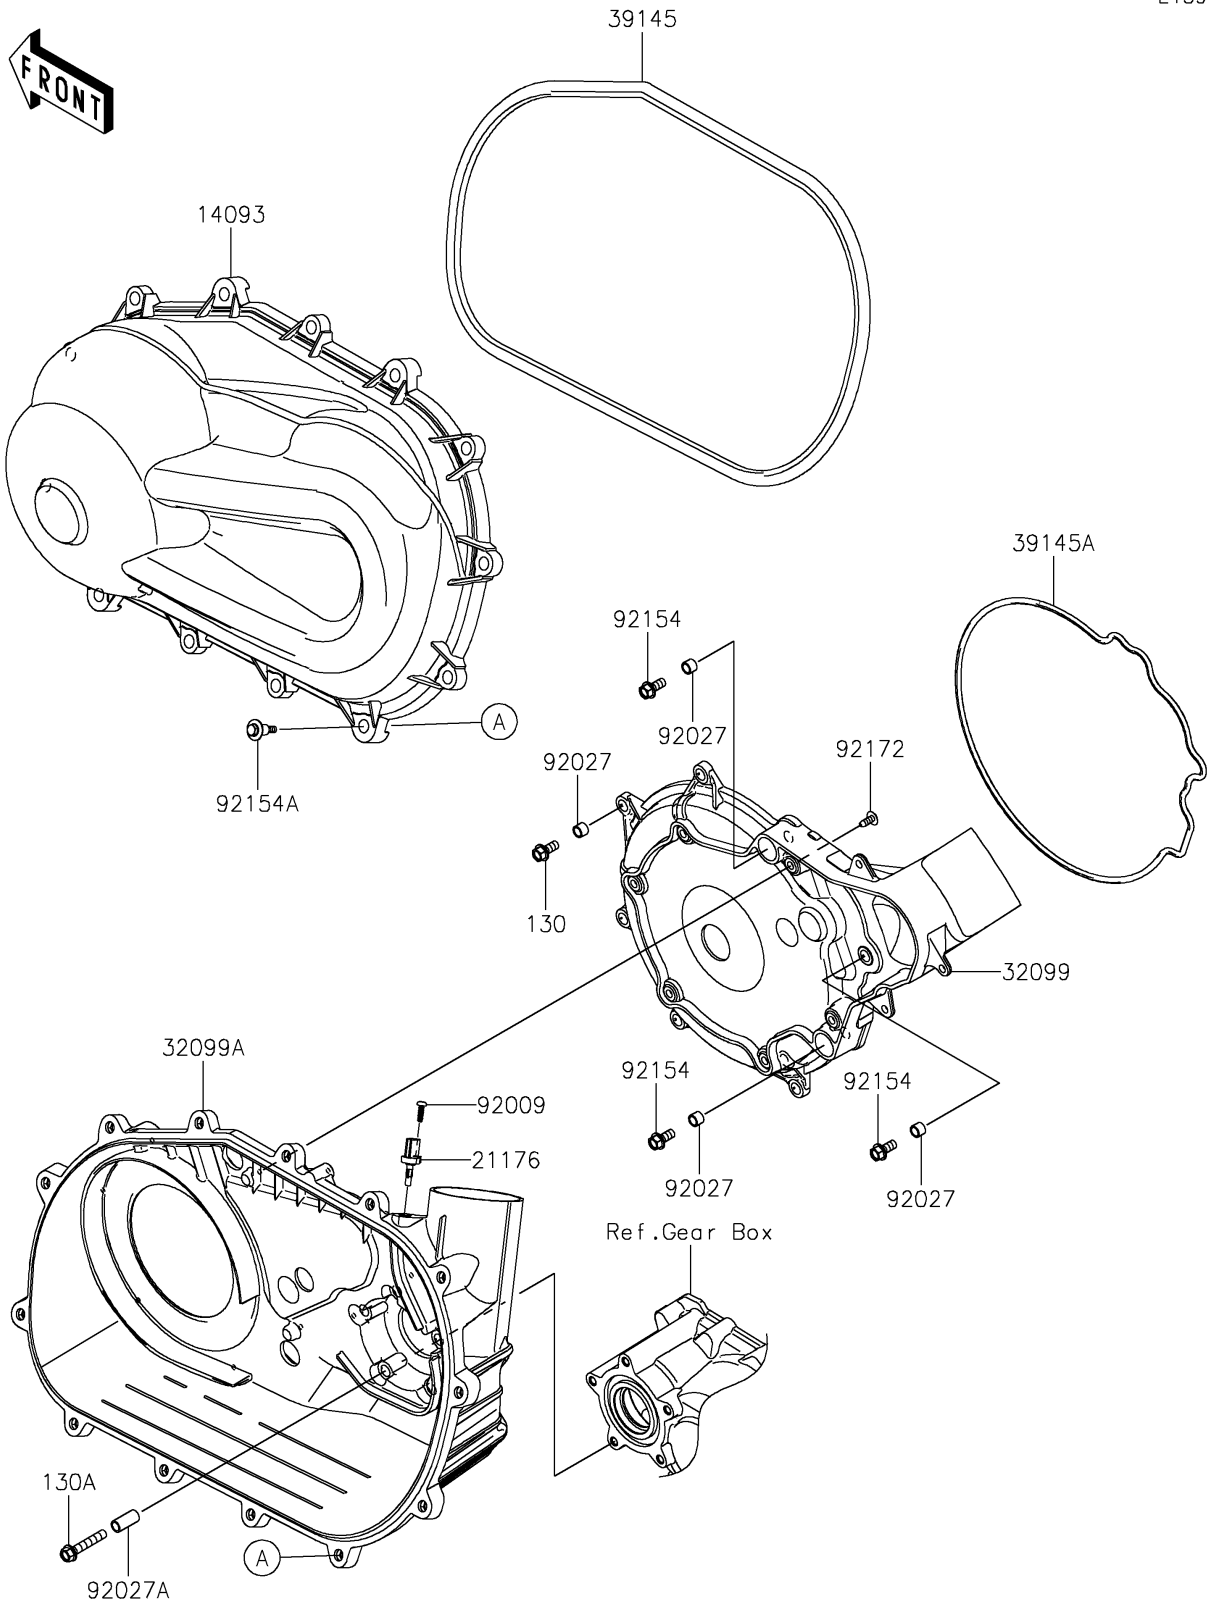

2025 MULE PRO-FXT 1000 Platinum PARTS DIAGRAM

Converter Cover

E1393

2025 MULE PRO-FXT 1000 Platinum PARTS LIST

Converter Cover

ITEM NAME	PART NUMBER	QUANTITY
COVER,CVT (Ref # 14093)	14093-1361	1
SENSOR,AIR TEMPERATURE (Ref # 21176)	21176-0048	1
CASE,INNER (Ref # 32099)	32099-0823	1
CASE,OUTER (Ref # 32099A)	32099-0824	1
TRIM-SEAL,CVT COVER (Ref # 39145)	39145-0742	1
TRIM-SEAL,E/G SIDE (Ref # 39145A)	39145-0771	1
SCREW,TAPPING,5X16 (Ref # 92009)	92009-1264	1
COLLAR,8.8X12X9 (Ref # 92027)	92027-1568	8
COLLAR (Ref # 92027A)	92027-4012	5
BOLT,FLANGED,8X18 (Ref # 92154)	92154-1386	3
BOLT,CVT COVER (Ref # 92154A)	92154-1522	13
SCREW,6X16 (Ref # 92172)	92172-0284	9
BOLT-FLANGED,8X18 (Ref # 130)	130BA0818	5
BOLT-FLANGED,8X45 (Ref # 130A)	130BA0845	5