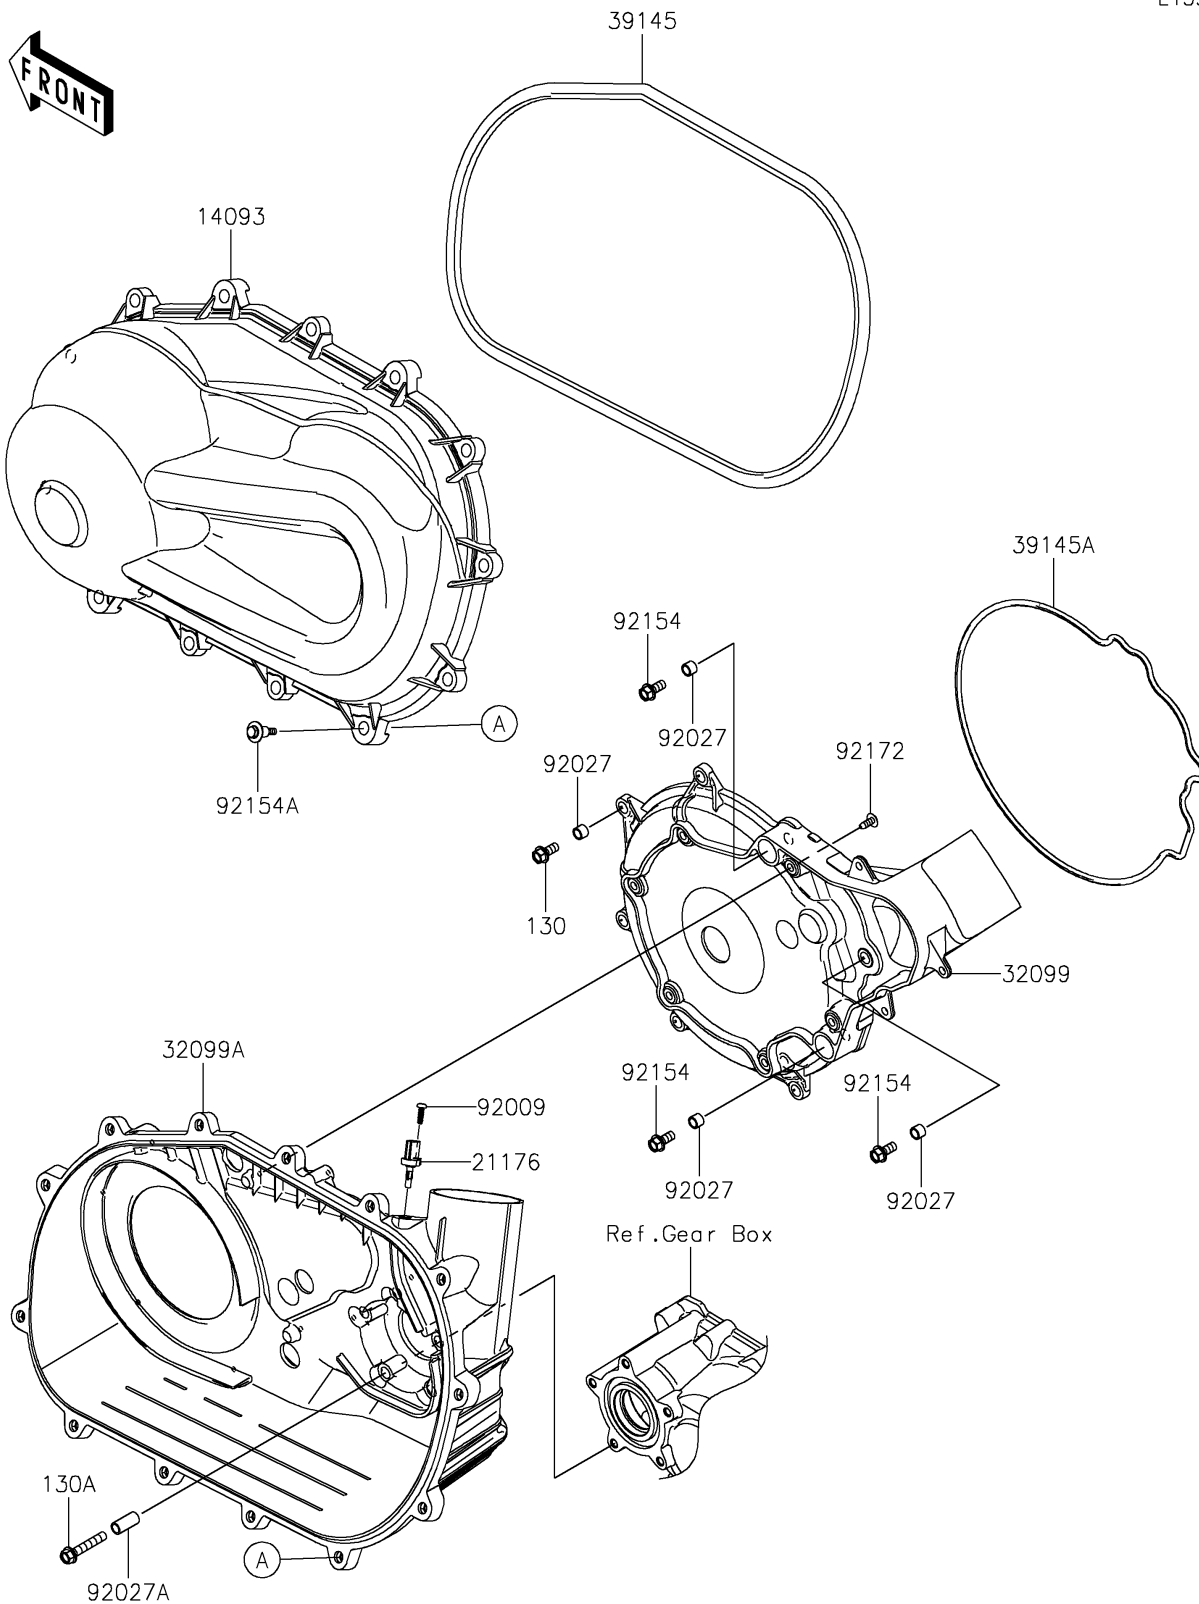

2024 MULE PRO-FXT 1000 Platinum

PARTS DIAGRAM

Converter Cover

E1393

2024 MULE PRO-FXT 1000 Platinum

Kawasaki
Let the Good Times Roll®

PARTS LIST

Converter Cover

ITEM NAME	PART NUMBER	QUANTITY
COVER,CVT (Ref # 14093)	14093-1361	1
SENSOR,AIR TEMPERATURE (Ref # 21176)	21176-0048	1
CASE,INNER (Ref # 32099)	32099-0823	1
CASE,OUTER (Ref # 32099A)	32099-0824	1
TRIM-SEAL,CVT COVER (Ref # 39145)	39145-0742	1
TRIM-SEAL,E/G SIDE (Ref # 39145A)	39145-0771	1
SCREW,TAPPING,5X16 (Ref # 92009)	92009-1264	1
COLLAR,8.8X12X9 (Ref # 92027)	92027-1568	8
COLLAR (Ref # 92027A)	92027-4012	5
BOLT,FLANGED,8X18 (Ref # 92154)	92154-1386	3
BOLT,CVT COVER (Ref # 92154A)	92154-1522	13
SCREW,6X16 (Ref # 92172)	92172-0284	9
BOLT-FLANGED,8X18 (Ref # 130)	130BA0818	5
BOLT-FLANGED,8X45 (Ref # 130A)	130BA0845	5