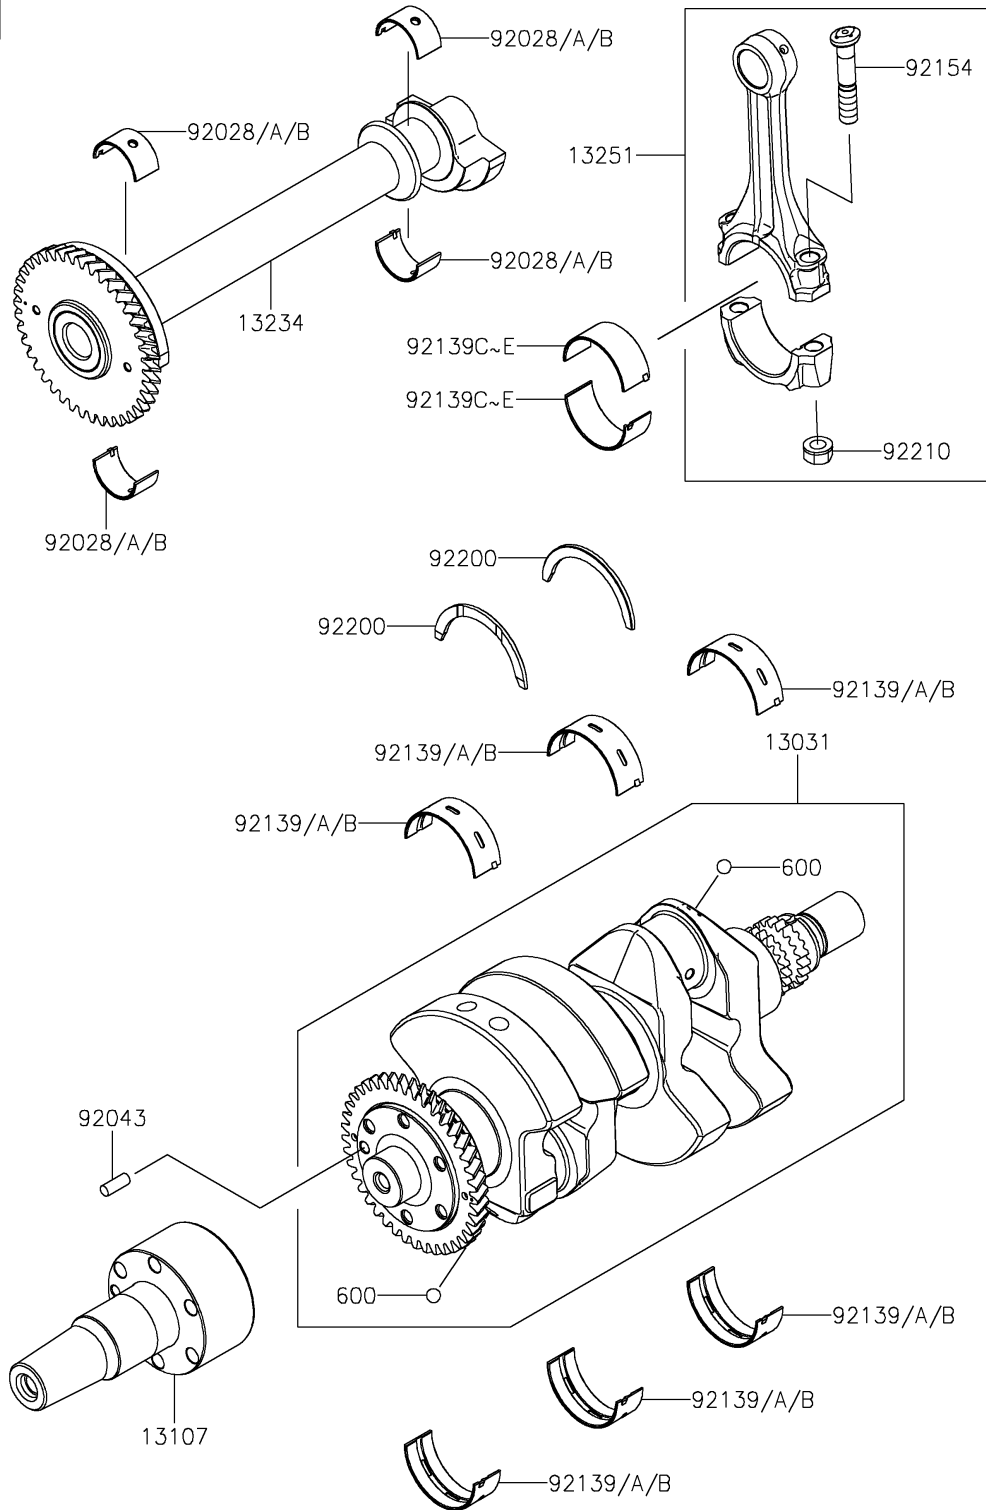

2025 MULE PRO-FXT 1000 Platinum PARTS DIAGRAM

Crankshaft

E1321

2025 MULE PRO-FXT 1000 Platinum PARTS LIST

Crankshaft

ITEM NAME	PART NUMBER	QUANTITY
CRANKSHAFT-COMP (Ref # 13031)	13031-1531	1
SHAFT, CONVERTER-DRIVE (Ref # 13107)	13107-0982	1
SHAFT-COMP, BALANCER (Ref # 13234)	13234-0633	1
ROD-ASSY-CONNECTING, J (Ref # 13251)	13251-0749-JJ	2
BUSHING, BALANCER SHAFT, BLUE (Ref # 92028)	92028-1909	4
BUSHING, BALANCER SHAFT, BLACK (Ref # 92028A)	92028-1910	AR
BUSHING, BALANCER SHAFT, BROWN (Ref # 92028B)	92028-1911	AR
PIN, 6X16 (Ref # 92043)	92043-1690	1
BUSHING, CRANKSHAFT, BLUE (Ref # 92139)	92139-0925	6
BUSHING, CRANKSHAFT, BLACK (Ref # 92139A)	92139-0926	AR
BUSHING, CRANKSHAFT, BROWN (Ref # 92139B)	92139-0927	AR
BUSHING, CONNECTING ROD, BLUE (Ref # 92139C)	92139-1197	4
BUSHING, CONNECTING ROD, BLACK (Ref # 92139D)	92139-1198	AR
BUSHING, CONNECTING ROD, BROWN (Ref # 92139E)	92139-1199	AR
BOLT, CONNECTING ROD (Ref # 92154)	92154-3911	4
WASHER, THRUST, T=2.5 (Ref # 92200)	92200-2242	2
NUT, FLANGED, 9MM (Ref # 92210)	92210-1673	4
BALL-STEEL, 11/32 (Ref # 600)	600A1100	2