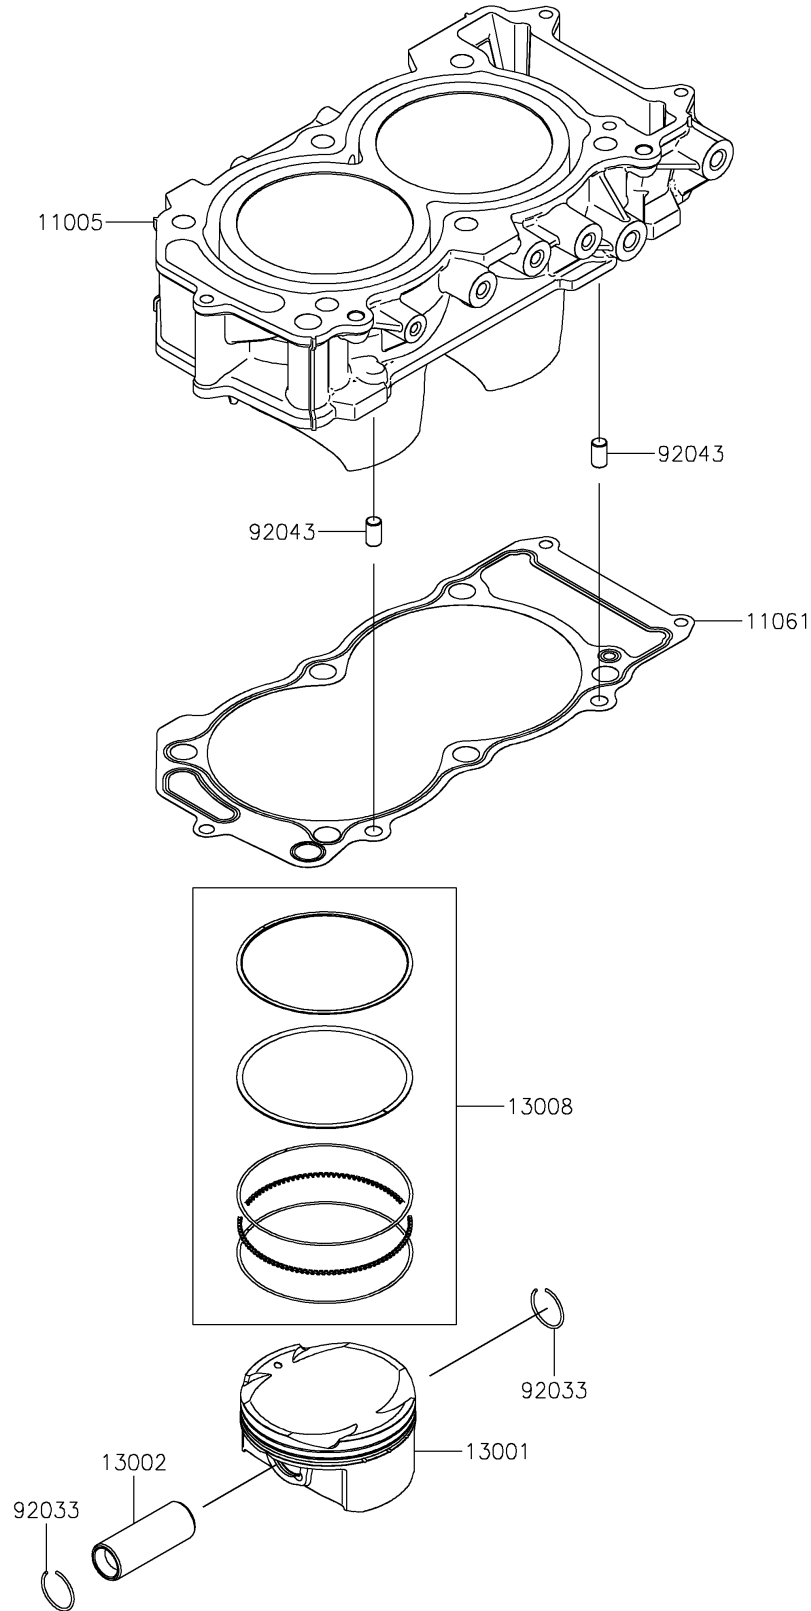

2025 MULE PRO-FXT 1000 Platinum PARTS DIAGRAM

Cylinder/Piston(s)

E1120

2025 MULE PRO-FXT 1000 Platinum PARTS LIST

Cylinder/Piston(s)

ITEM NAME	PART NUMBER	QUANTITY
CYLINDER-ENGINE (Ref # 11005)	11005-0695	1
GASKET,CYLINDER BASE (Ref # 11061)	11061-1309	1
PISTON-ENGINE (Ref # 13001)	13001-0844	2
PIN-PISTON (Ref # 13002)	13002-0736	2
RING-SET-PISTON (Ref # 13008)	13008-0604	2
RING-SNAP (Ref # 92033)	92033-1188	4
PIN,8X14 (Ref # 92043)	92043-1567	2