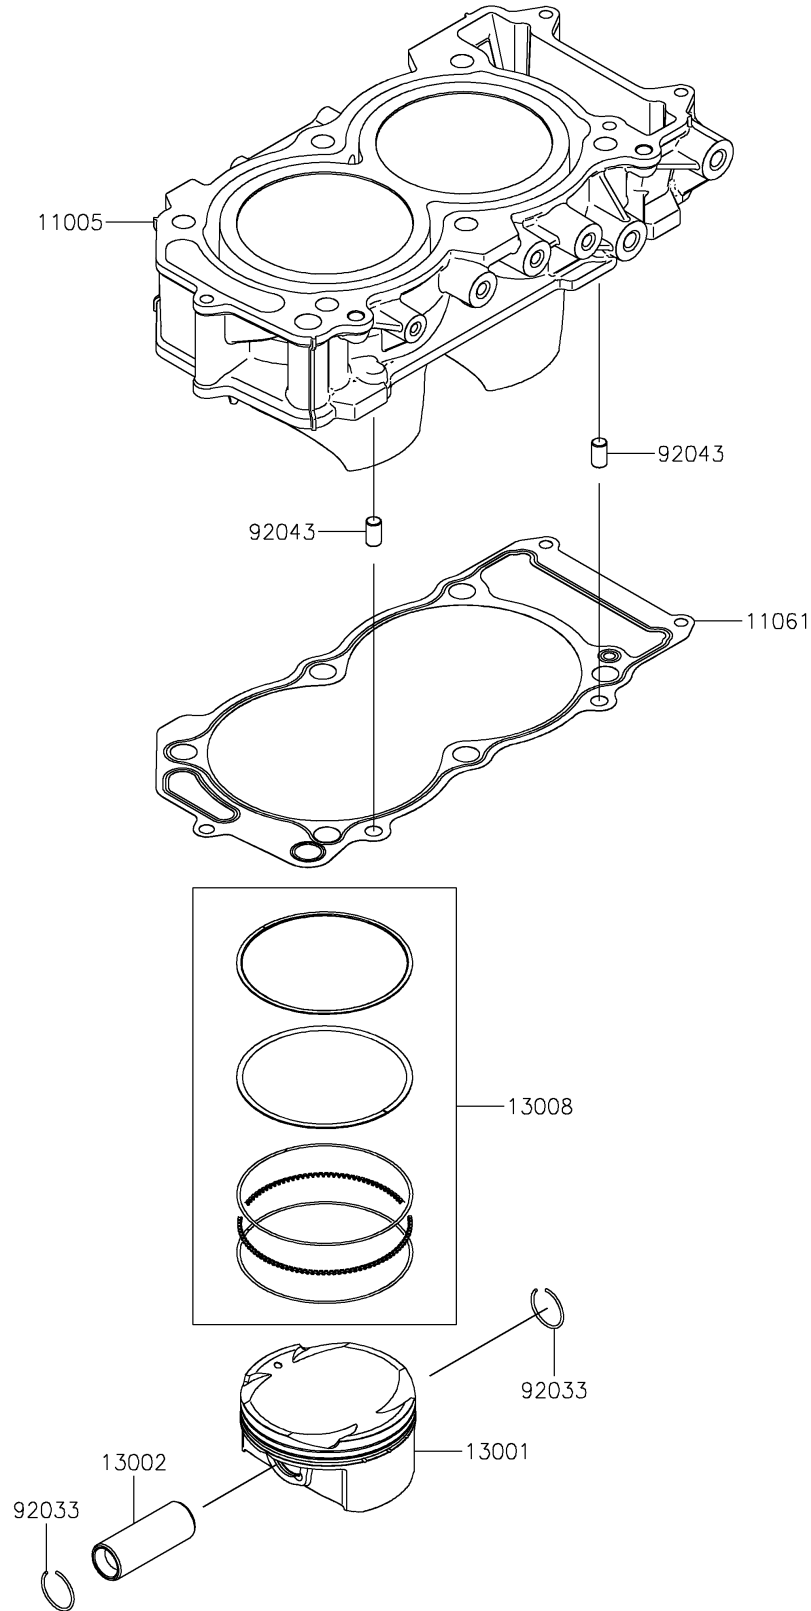

2024 MULE PRO-FXT™ 1000 PLATINUM RANCH EDITION PARTS DIAGRAM

E1120

2024 MULE PRO-FXT™ 1000 PLATINUM RANCH EDITION PARTS LIS

Cylinder/Piston(s)

ITEM NAME	PART NUMBER	QUANTITY
CYLINDER-ENGINE (Ref # 11005)	11005-0695	1
GASKET,CYLINDER BASE (Ref # 11061)	11061-1309	1
PISTON-ENGINE (Ref # 13001)	13001-0844	2
PIN-PISTON (Ref # 13002)	13002-0736	2
RING-SET-PISTON (Ref # 13008)	13008-0604	2
RING-SNAP (Ref # 92033)	92033-1188	4
PIN,8X14 (Ref # 92043)	92043-1567	2