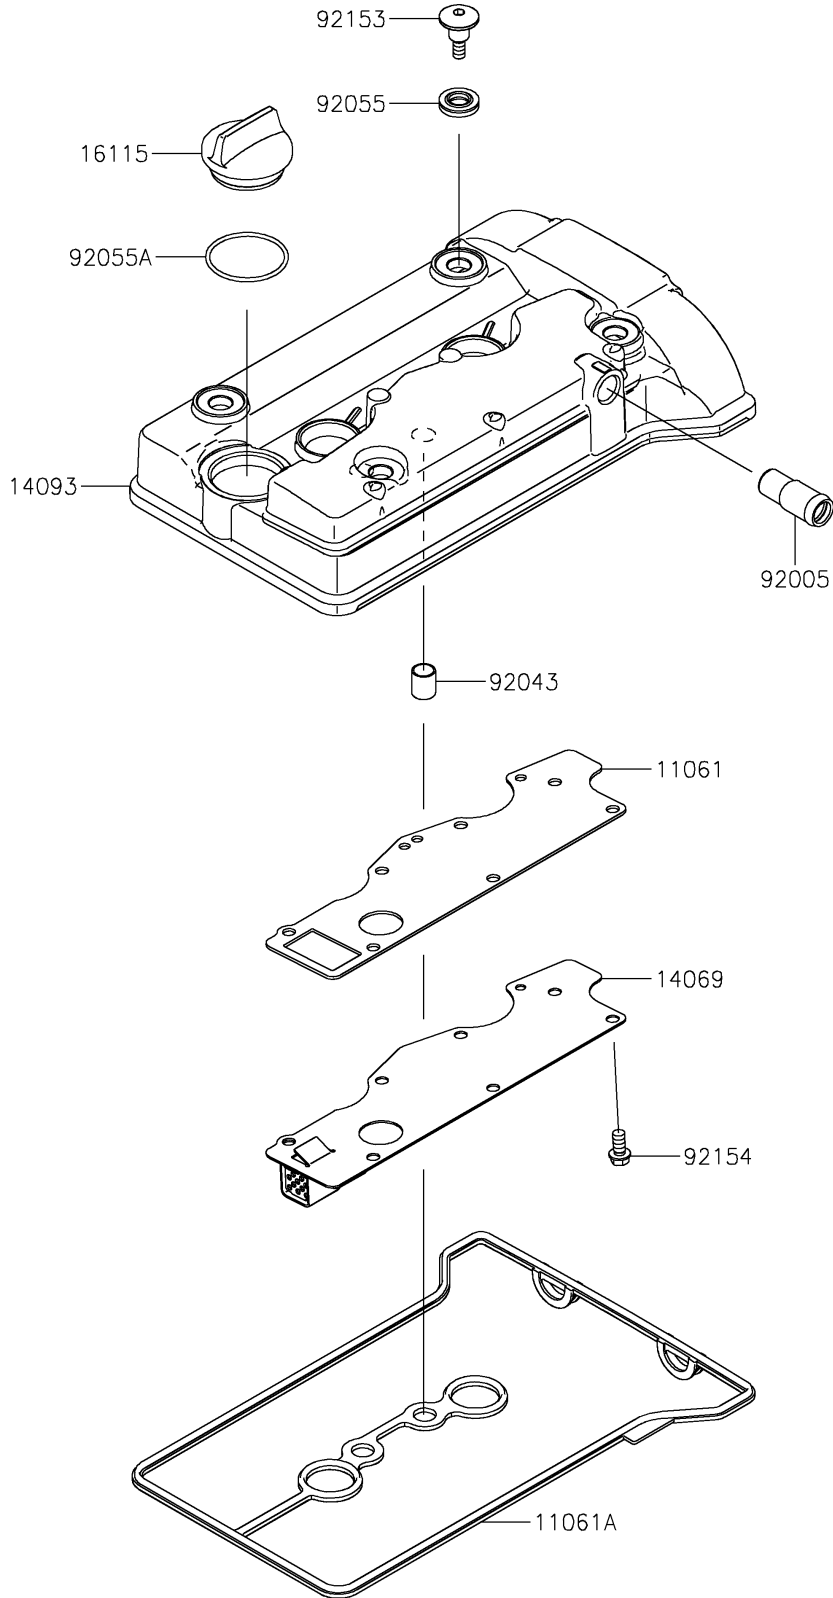

2025 MULE PRO-FXT 1000 Platinum PARTS DIAGRAM

Cylinder Head Cover

E1112

2025 MULE PRO-FXT 1000 Platinum PARTS LIST

Cylinder Head Cover

ITEM NAME	PART NUMBER	QUANTITY
GASKET,BREATHER PLATE (Ref # 11061)	11061-1314	1
GASKET,HEAD COVER (Ref # 11061A)	11061-1457	1
BREATHER (Ref # 14069)	14069-0036	1
COVER,HEAD COVER (Ref # 14093)	14093-1384	1
CAP-OIL FILLER (Ref # 16115)	16115-1064	1
FITTING,BREATHER (Ref # 92005)	92005-0968	1
PIN,10.1X12X14 (Ref # 92043)	92043-4009	2
RING-O (Ref # 92055)	92055-0785	4
RING-O (Ref # 92055A)	92055-1759	1
BOLT,SOCKET,6X22.5 (Ref # 92153)	92153-1779	4
BOLT,FLANGED-SMALL,6X12 (Ref # 92154)	92154-1888	7