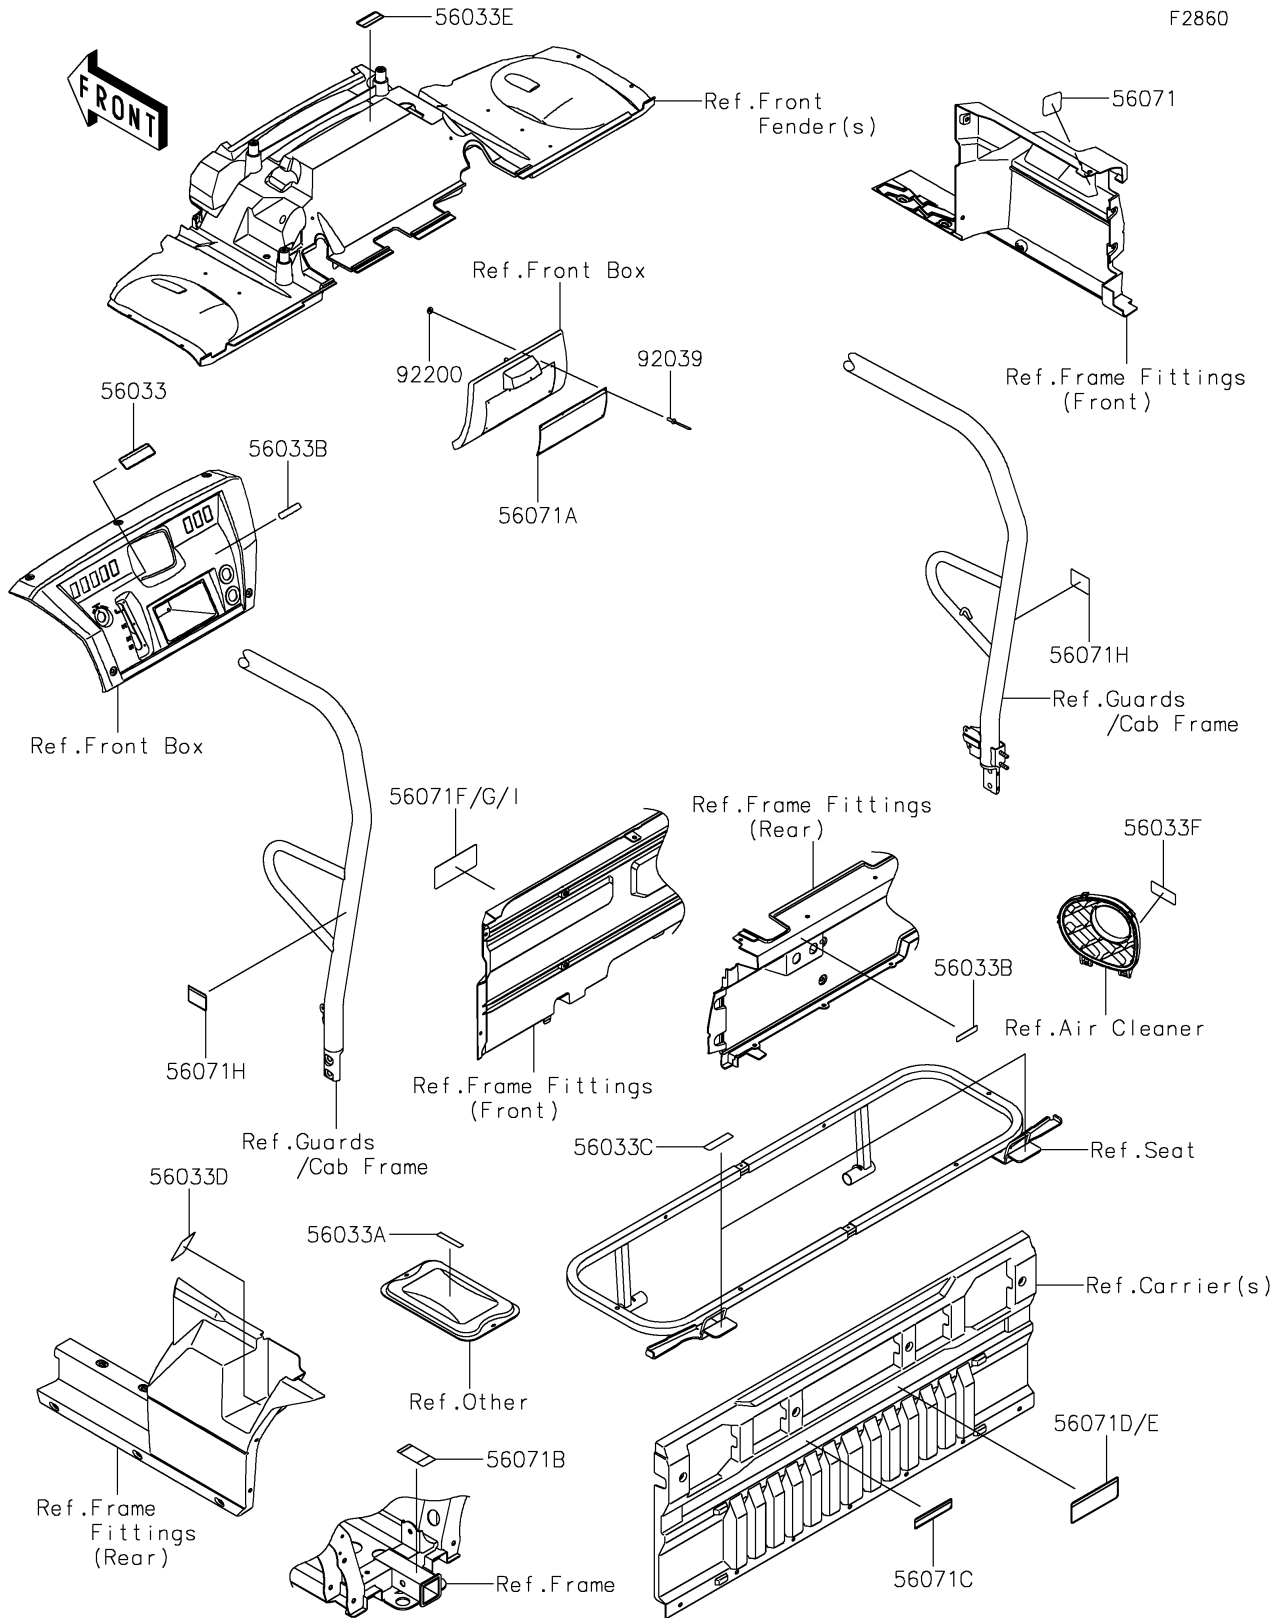

2025 MULE PRO-FXR 1000 PARTS DIAGRAM

Labels

F2860

2025 MULE PRO-FXR 1000 PARTS LIST

Labels

ITEM NAME	PART NUMBER	QUANTITY
LABEL-MANUAL,SHIFT NOTICE (Ref # 56033)	56033-0822	1
LABEL-MANUAL,STORAGE MAX LOAD (Ref # 56033A)	56033-0966	1
LABEL-MANUAL,DC OUTLET (Ref # 56033B)	56033-0997	2
LABEL-MANUAL,REAR SEAT (Ref # 56033C)	56033-0999	2
LABEL-MANUAL,DRIVE BELT (Ref # 56033D)	56033-1000	1
LABEL-MANUAL,FRONT HOOD (Ref # 56033E)	56033-1379	1
LABEL-MANUAL,AIR CLEANER (Ref # 56033F)	56033-1488	1
LABEL-WARNING,GASOLINE (Ref # 56071)	56071-0588	1
LABEL-WARNING,GENERAL (Ref # 56071A)	56071-0709	1
LABEL-WARNING,TRAILER HITCH (Ref # 56071B)	56071-0711	1
LABEL-WARNING,SCREEN OPERATION (Ref # 56071C)	56071-0712	1
LABEL-WARNING,CARGO CAPA. (Ref # 56071D)	56071-0713	1
LABEL-WARNING,CARGO CAPA. (Ref # 56071E)	56071-0714	1
LABEL-WARNING,TIRE&LOAD (Ref # 56071F)	56071-0719	1
LABEL-WARNING,TIRE&LOAD (Ref # 56071G)	56071-0721	1
LABEL-WARNING,BED OPERATION (Ref # 56071H)	56071-0979	2
RIVET,3.2X8 (Ref # 92039)	92039-3763	6
WASHER,3.5X8X1 (Ref # 92200)	92200-1251	6