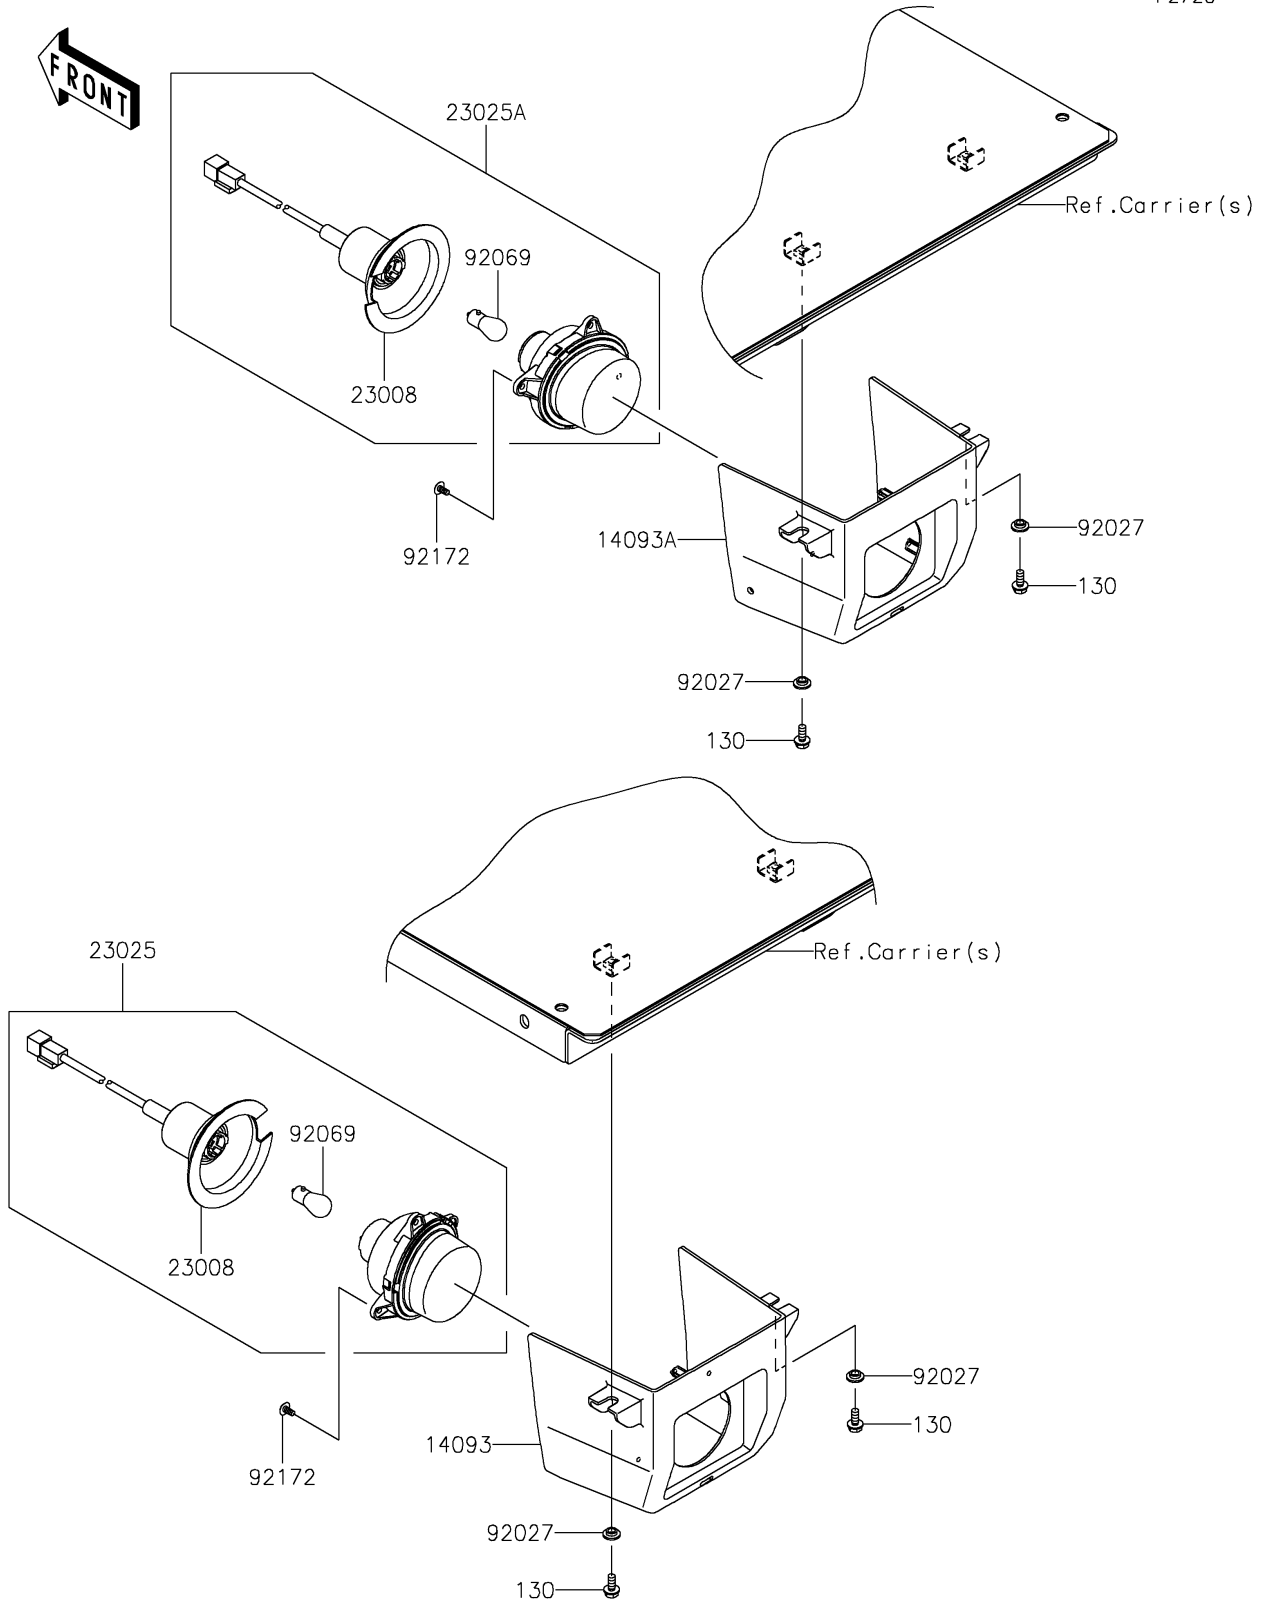

# 2025 MULE PRO-FXR 1000 PARTS DIAGRAM

Taillight(s)

F2720

## 2025 MULE PRO-FXR 1000 PARTS LIST

### Taillight(s)

ITEM NAME	PART NUMBER	QUANTITY
COVER,TAIL LAMP,LH (Ref # 14093)	14093-0580	1
COVER,TAIL LAMP,RH (Ref # 14093A)	14093-0581	1
SOCKET-ASSY (Ref # 23008)	23008-0162	2
LAMP-TAIL,LH (Ref # 23025)	23025-0334	1
LAMP-TAIL,RH (Ref # 23025A)	23025-0341	1
COLLAR,L=4.6 (Ref # 92027)	92027-1168	4
BULB,12V 21/5W (Ref # 92069)	92069-0072	2
SCREW,TAPPING,5X10 (Ref # 92172)	92172-0262	6
BOLT-FLANGED,6X14 (Ref # 130)	130BA0614	4