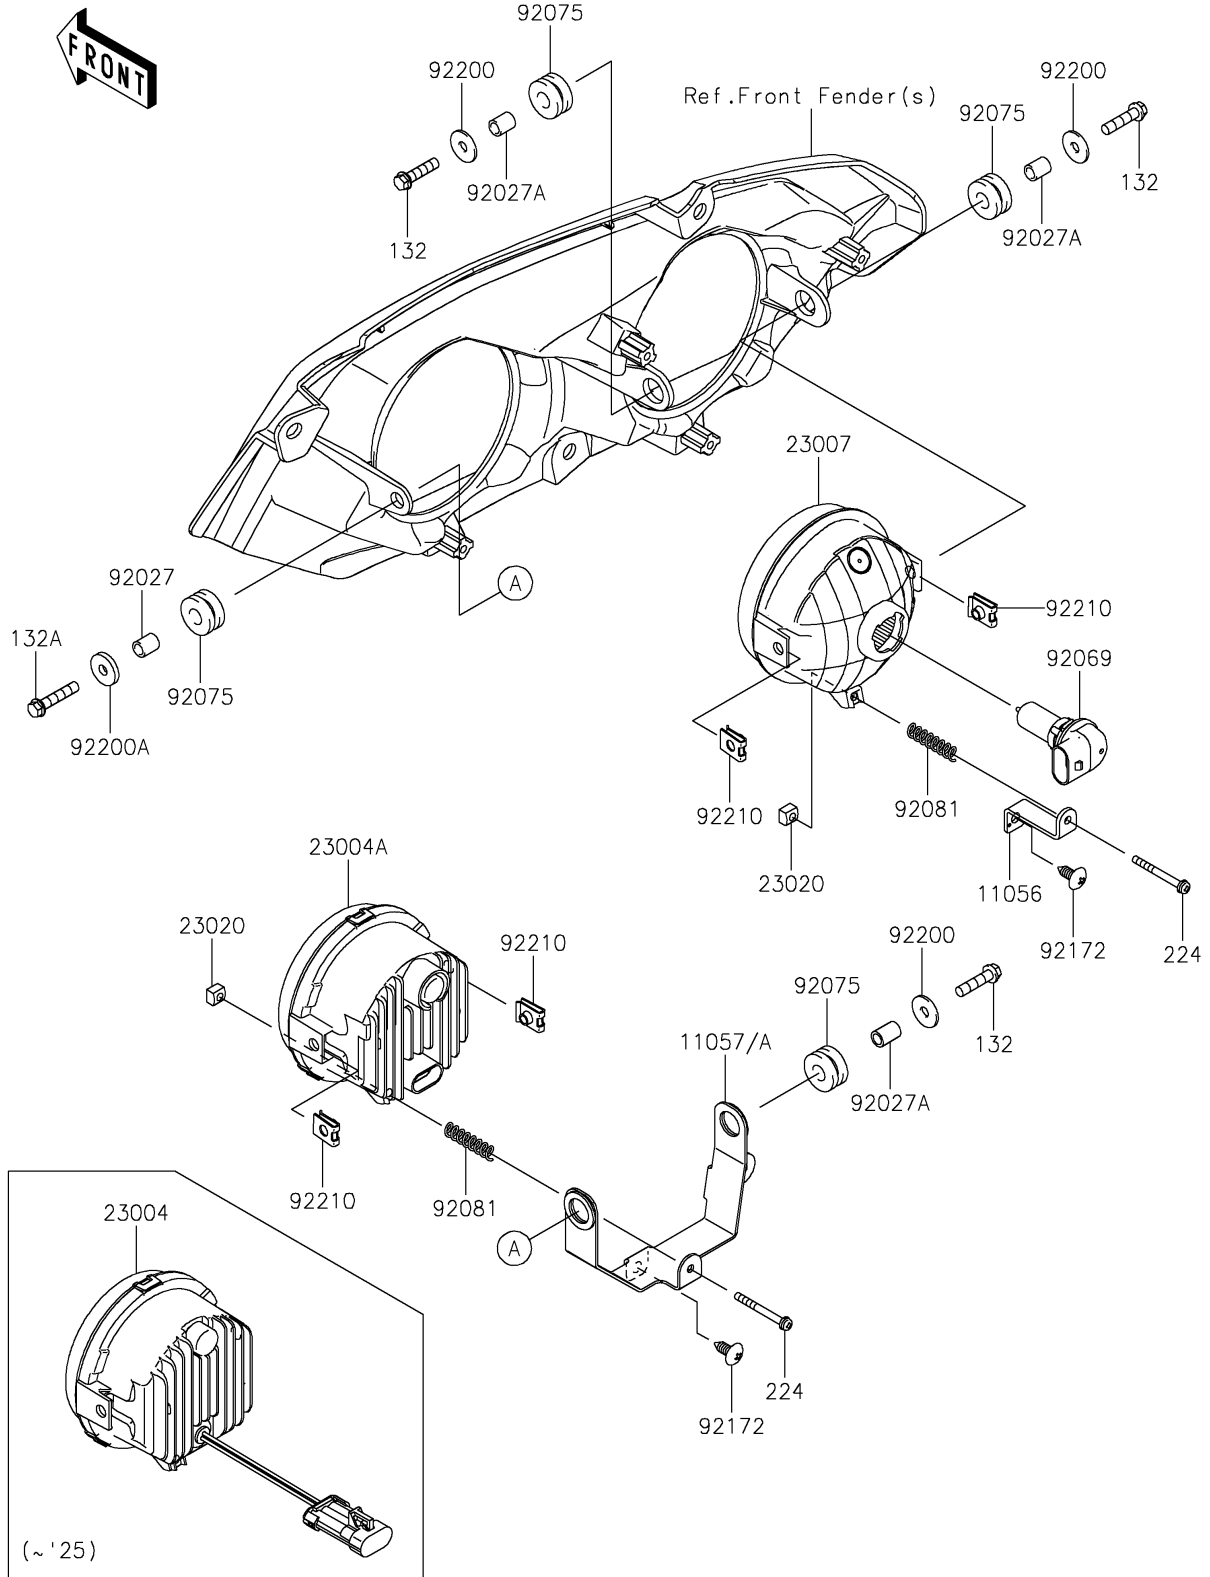

2025 MULE PRO-FXR 1000 PARTS DIAGRAM

Headlight(s)

F2710

2025 MULE PRO-FXR 1000 PARTS LIST

Headlight(s)

ITEM NAME	PART NUMBER	QUANTITY
BRACKET (Ref # 11056)	11056-2933	2
BRACKET,LED HL,LH (Ref # 11057)	11057-0755	1
BRACKET,LED HL,RH (Ref # 11057A)	11057-0783	1
LAMP-HEAD,LED (Ref # 23004)	23004-0432	2
LENS-COMP,HEAD LAMP (Ref # 23007)	23007-0220	2
NUT,4MM,FOCUS ADJUST (Ref # 23020)	23020-018	4
COLLAR,6.8X10X14.5 (Ref # 92027)	92027-156	2
COLLAR,6.8X10X12 (Ref # 92027A)	92027-162	6
BULB,12V 35/35W (Ref # 92069)	92069-0102	2
DAMPER,10X24X12 (Ref # 92075)	92075-1690	8
SPRING,FOCUS ADJUST (Ref # 92081)	92081-1896	4
SCREW,6X16 (Ref # 92172)	92172-0284	4
WASHER,6.5X20X1.6 (Ref # 92200)	92200-0283	6
WASHER,6.5X20X3.2 (Ref # 92200A)	92200-0359	2
NUT (Ref # 92210)	92210-1125	8
BOLT-FLANGED-SMALL,6X25 (Ref # 132)	132BA0625	6
BOLT-FLANGED-SMALL,6X30 (Ref # 132A)	132BA0630	2
SCREW-PAN-WP-CROS (Ref # 224)	224AA0440	4