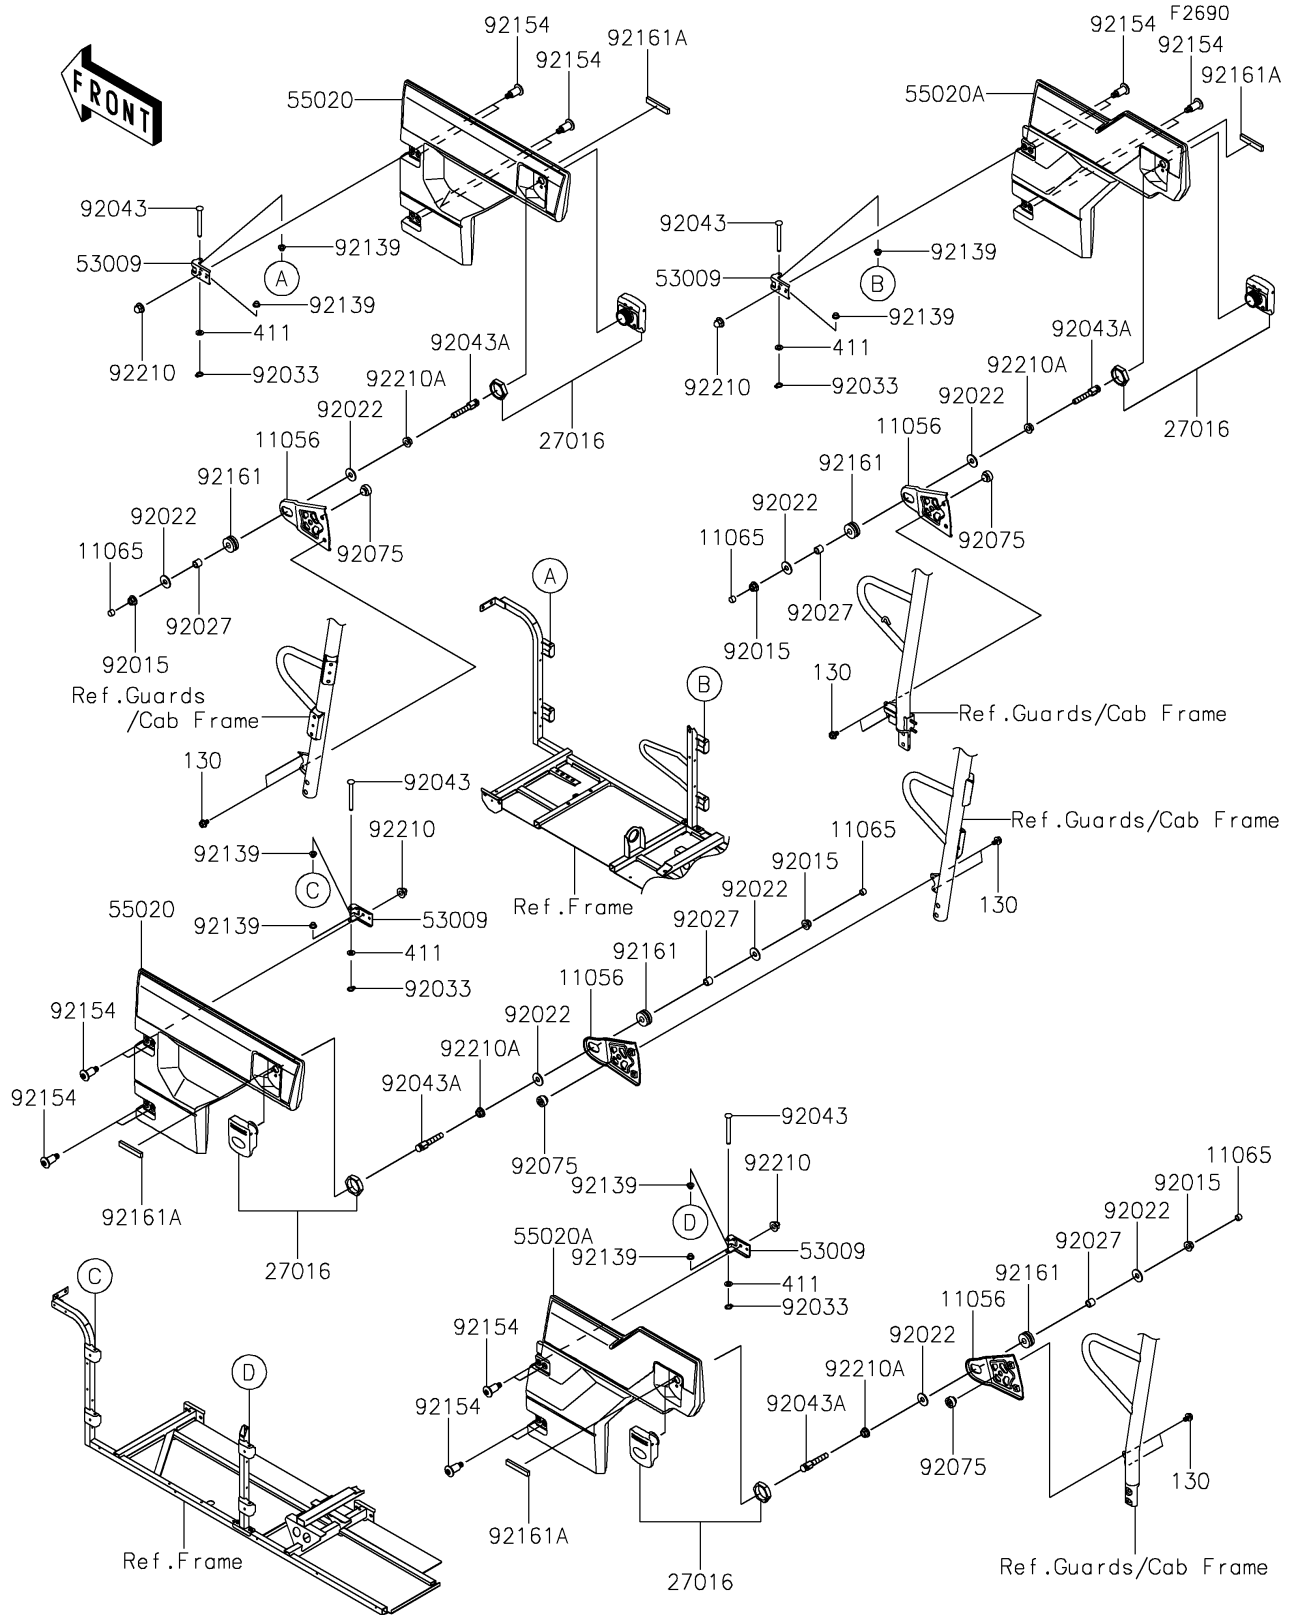

2025 MULE PRO-FXR 1000 PARTS DIAGRAM

Door

2025 MULE PRO-FXR 1000 PARTS LIST

Door

ITEM NAME	PART NUMBER	QUANTITY
BRACKET,DOOR GUARD (Ref # 11056)	11056-2856	4
CAP (Ref # 11065)	11065-7504	4
LOCK-ASSY (Ref # 27016)	27016-0084	4
HINGE (Ref # 53009)	53009-0303	8
GUARD,FR,F.BLACK (Ref # 55020)	55020-0936-6Z	2
GUARD,RR,F.BLACK (Ref # 55020A)	55020-0937-6Z	2
NUT,8MM (Ref # 92015)	92015-1432	4
WASHER,PLAIN (Ref # 92022)	92022-3026	8
COLLAR,8.8X12X10.7 (Ref # 92027)	92027-102	4
RING-SNAP (Ref # 92033)	92033-0719	8
PIN,6X56 (Ref # 92043)	92043-0743	8
PIN,DOOR LOCK (Ref # 92043A)	92043-0788	4
DAMPER (Ref # 92075)	92075-1598	4
BUSHING,6X8X6 (Ref # 92139)	92139-0709	16
BOLT,SOCKET,8X30 (Ref # 92154)	92154-1369	16
DAMPER,10X26X11.5 (Ref # 92161)	92161-1691	4
DAMPER,9X52X5 (Ref # 92161A)	92161-1837	4
NUT,CAP,8MM (Ref # 92210)	92210-0488	16
NUT,FLANGED,8MM (Ref # 92210A)	92210-0555	4
BOLT-FLANGED,6X10 (Ref # 130)	130BA0610	8
WASHER-PLAIN,6MM (Ref # 411)	411AB0600	8