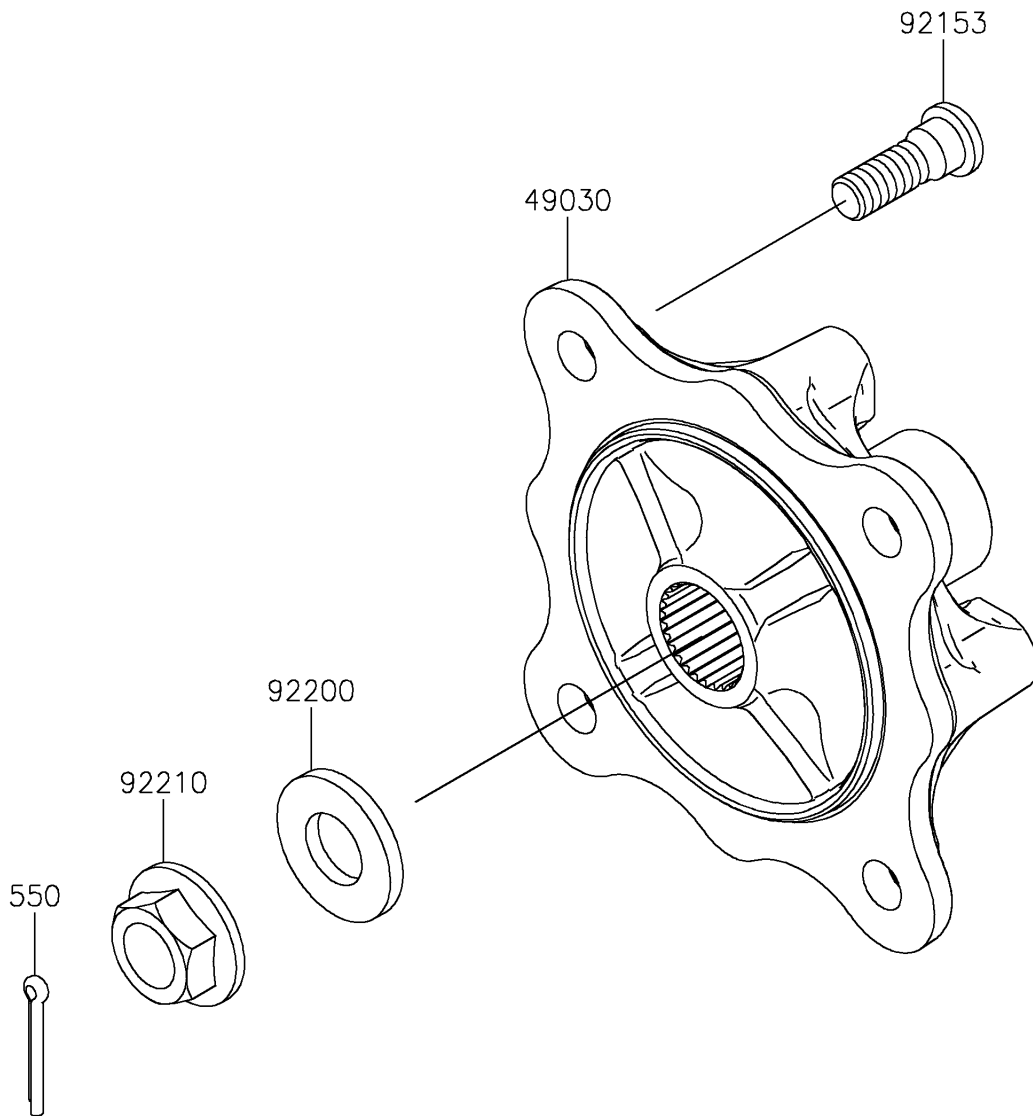

2025 MULE PRO-FXR 1000 PARTS DIAGRAM

Rear Hubs/Brakes

F2240

2025 MULE PRO-FXR 1000 PARTS LIST

Rear Hubs/Brakes

ITEM NAME	PART NUMBER	QUANTITY
HUB,RR (Ref # 49030)	49030-0049	2
BOLT,12MM (Ref # 92153)	92153-1915	8
WASHER,20.3X41X4.5 (Ref # 92200)	92200-0921	2
NUT,FLANGED,20MM (Ref # 92210)	92210-2093	2
PIN-COTTER,4.0X30 (Ref # 550)	550AA4030	2