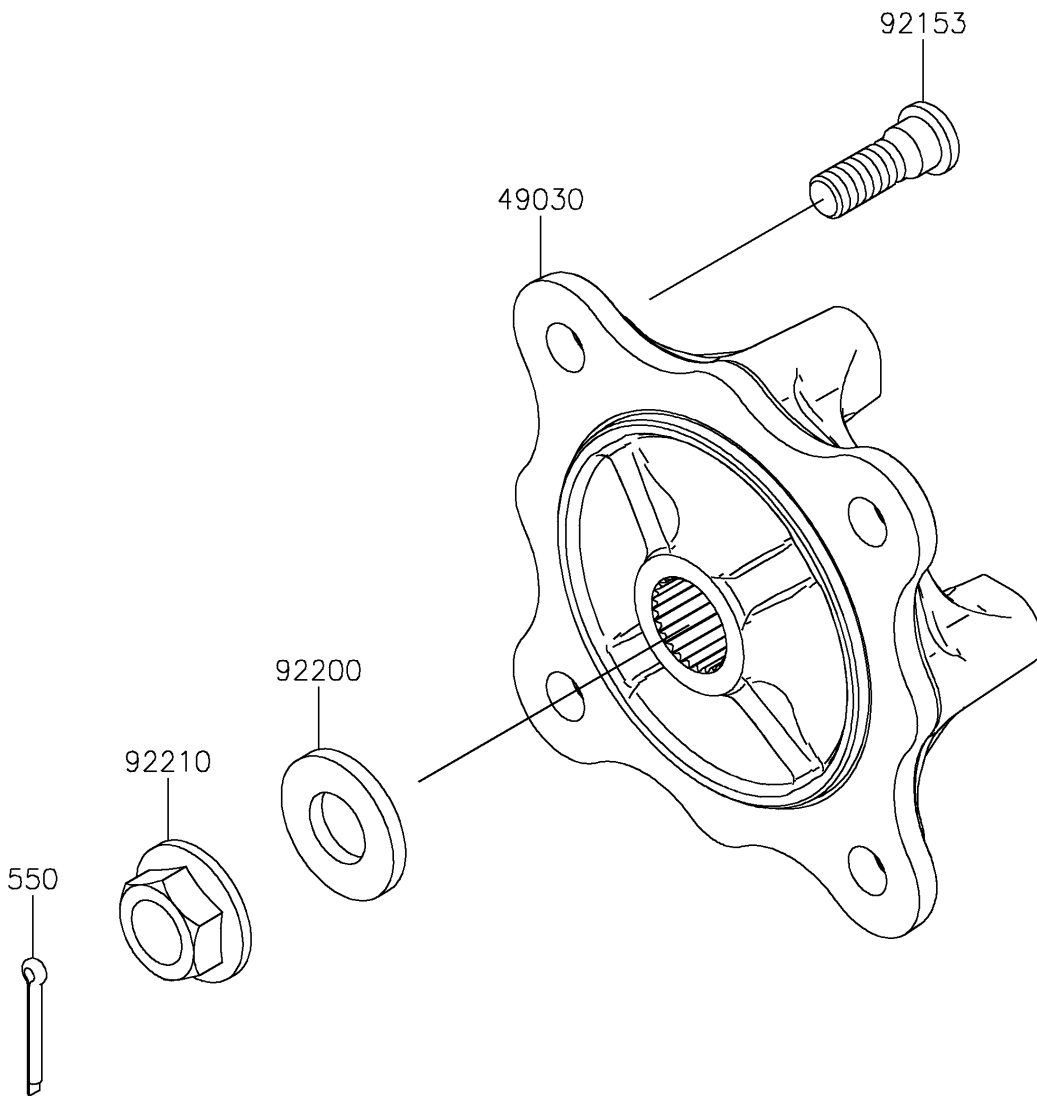

2025 MULE PRO-FXR 1000 PARTS DIAGRAM

Front Hubs/Brakes

F2230

2025 MULE PRO-FXR 1000 PARTS LIST

Front Hubs/Brakes

ITEM NAME	PART NUMBER	QUANTITY
HUB,FR (Ref # 49030)	49030-0048	2
BOLT,12MM (Ref # 92153)	92153-1915	8
WASHER,20.3X41X4.5 (Ref # 92200)	92200-0921	2
NUT,FLANGED,20MM (Ref # 92210)	92210-2093	2
PIN-COTTER,4.0X30 (Ref # 550)	550AA4030	2