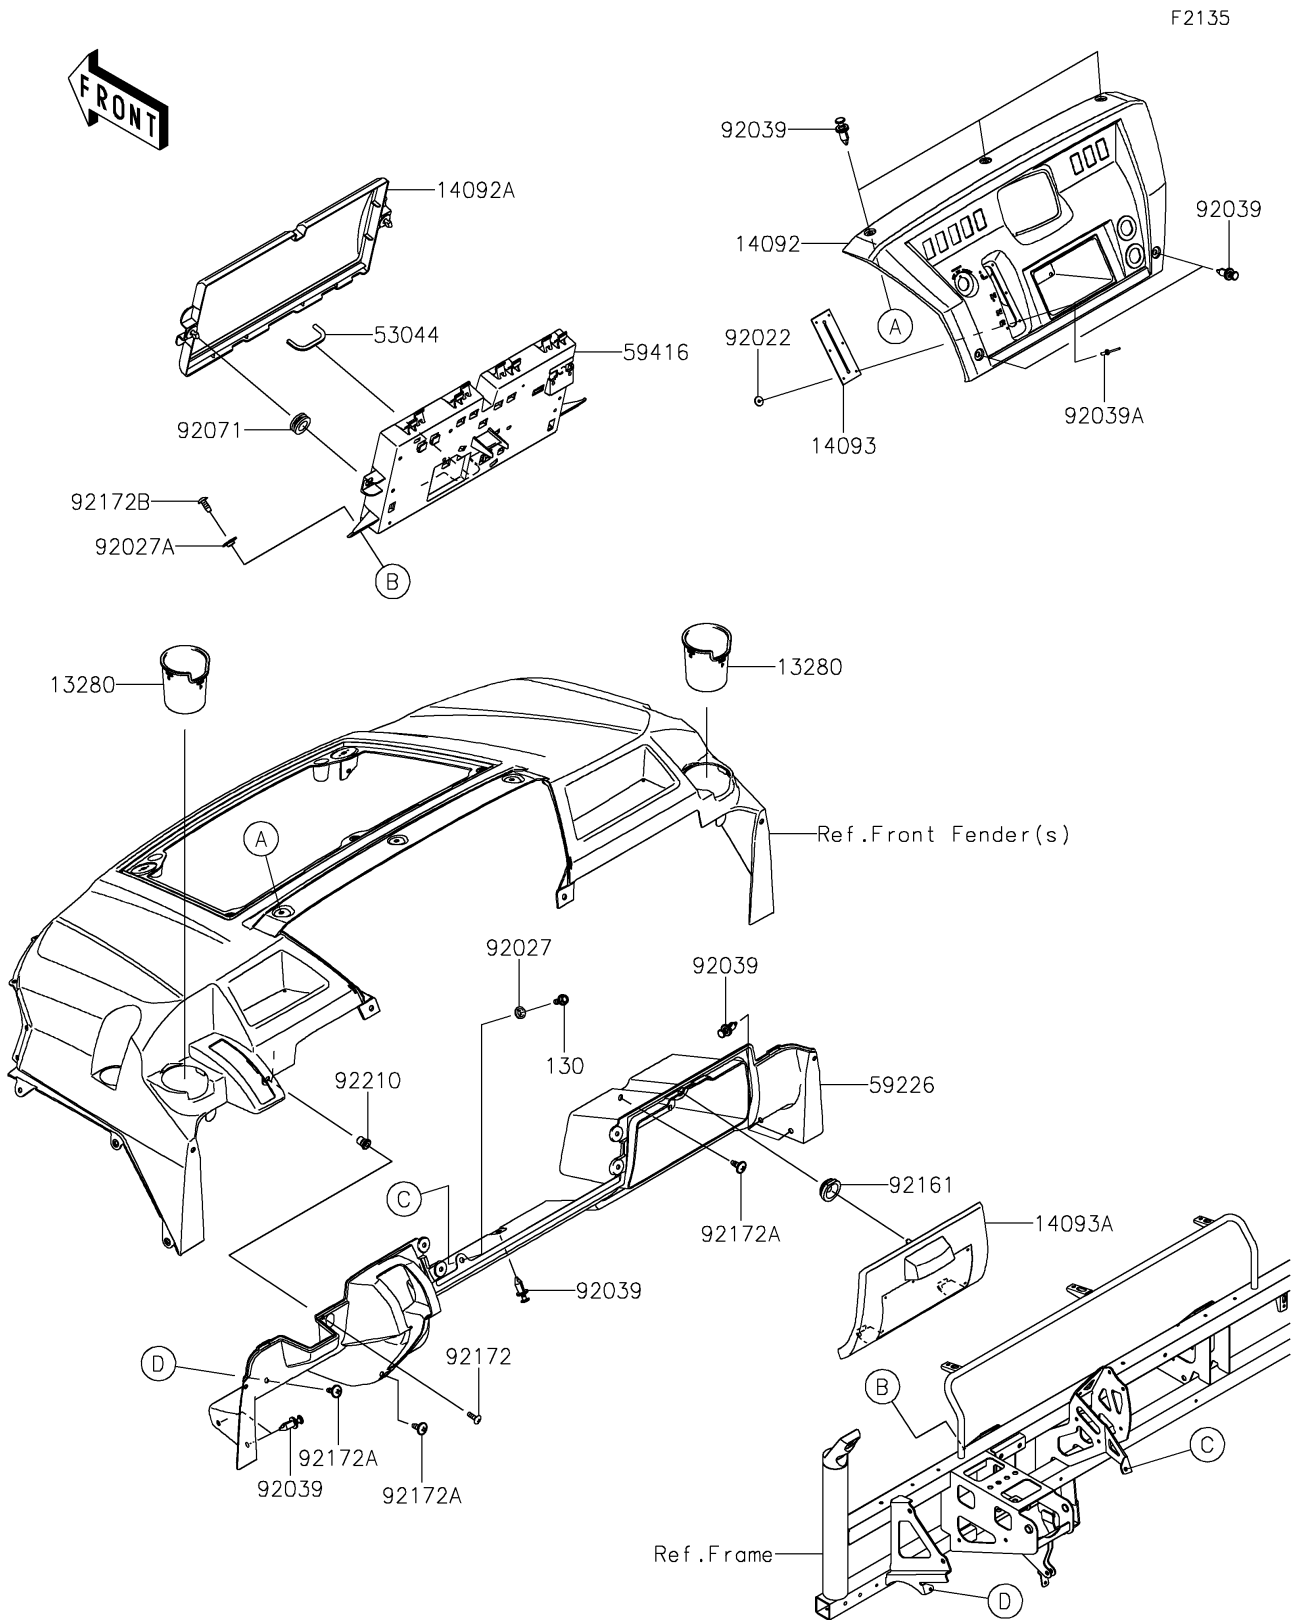

# 2025 MULE PRO-FXR 1000 PARTS DIAGRAM

Front Box

## 2025 MULE PRO-FXR 1000 PARTS LIST

### Front Box

ITEM NAME	PART NUMBER	QUANTITY
HOLDER,CUP (Ref # 13280)	13280-0774	2
COVER,DASHBOARD (Ref # 14092)	14092-1192	1
COVER,ELECTRIC BOX (Ref # 14092A)	14092-1197	1
COVER,SHIFT LEVER (Ref # 14093)	14093-0146	1
COVER,GLOVE BOX (Ref # 14093A)	14093-1061	1
TRIM (Ref # 53044)	53044-0572	1
PANEL-CONTROL (Ref # 59226)	59226-0042	1
CASE-ELECTRIC (Ref # 59416)	59416-0026	1
WASHER,3.3X12X1.2 (Ref # 92022)	92022-1407	6
COLLAR,L=4.6 (Ref # 92027)	92027-1168	1
COLLAR,L=5.1 (Ref # 92027A)	92027-1260	2
RIVET (Ref # 92039)	92039-0865	10
RIVET (Ref # 92039A)	92039-1231	6
GROMMET (Ref # 92071)	92071-1131	2
DAMPER,7.8X30X11 (Ref # 92161)	92161-1953	1
SCREW,5MM (Ref # 92172)	92172-0292	1
SCREW,6X16 (Ref # 92172A)	92172-0711	3
SCREW,TAPPING,6X16 (Ref # 92172B)	92172-0739	2
NUT,WELL,5MM (Ref # 92210)	92210-0370	1
BOLT-FLANGED,6X16 (Ref # 130)	130CA0616	1