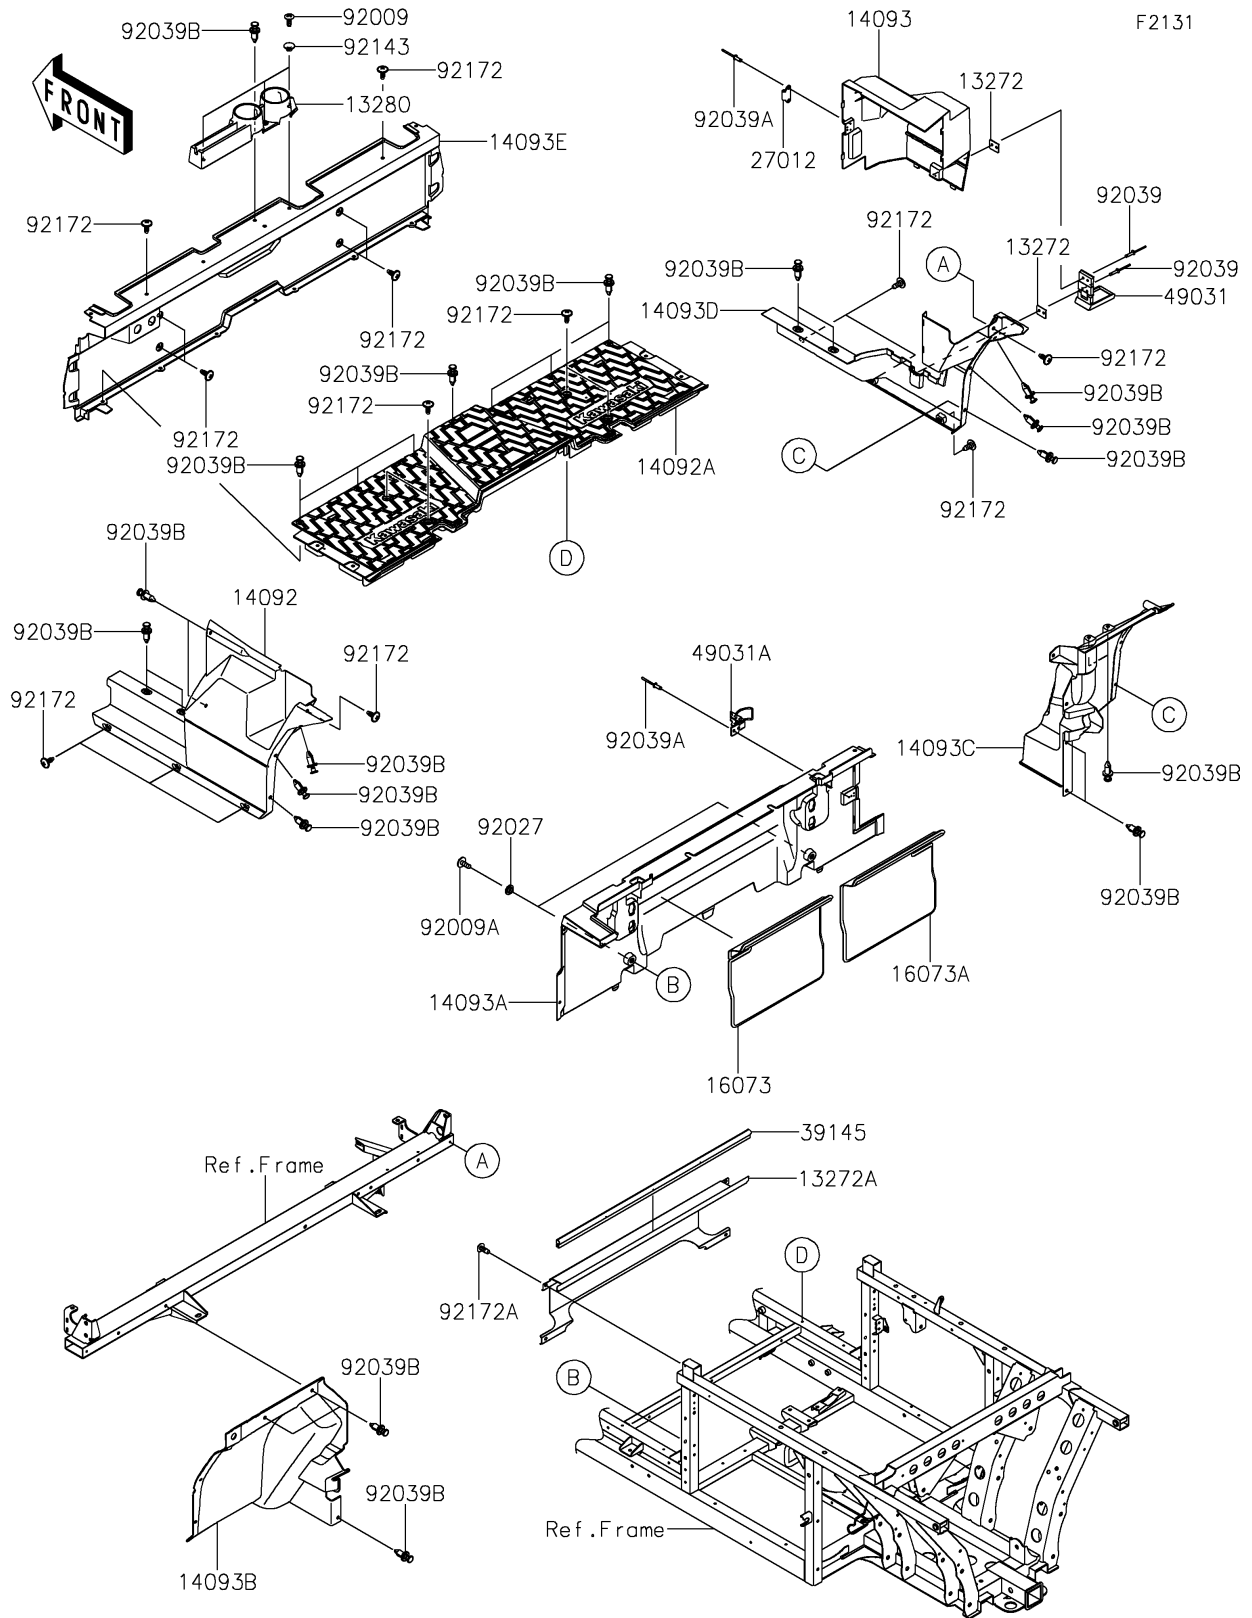

# 2025 MULE PRO-FXR 1000 PARTS DIAGRAM

## Frame Fittings(Rear)(BRFNN-BSSNL)

## 2025 MULE PRO-FXR 1000 PARTS LIST

Frame Fittings(Rear)(BRFNN-BSSNL)

ITEM NAME	PART NUMBER	QUANTITY
PLATE,LATCH (Ref # 13272)	13272-1828	2
PLATE,INSULATOR (Ref # 13272A)	13272-4130	1
HOLDER,RR CUP (Ref # 13280)	13280-1353	1
COVER,SIDE,LH,RR (Ref # 14092)	14092-1190	1
COVER,FLOOR,BOTTOM (Ref # 14092A)	14092-1196	1
COVER,A/C (Ref # 14093)	14093-0366	1
COVER,RR SEAT (Ref # 14093A)	14093-0367	1
COVER,RR,FLOOR,MUD,LH (Ref # 14093B)	14093-0388	1
COVER,RR,FLOOR,MUD,RH (Ref # 14093C)	14093-1397	1
COVER,SIDE,RH,RR (Ref # 14093D)	14093-1398	1
COVER,RR FLOOR,FR (Ref # 14093E)	14093-1428	1
INSULATOR,LH (Ref # 16073)	16073-0814	1
INSULATOR,RH (Ref # 16073A)	16073-0815	1
HOOK,STRIKER (Ref # 27012)	27012-0806	1
TRIM-SEAL (Ref # 39145)	39145-0755	1
LATCH,A/C (Ref # 49031)	49031-0007	1
LATCH,TOGGLE (Ref # 49031A)	49031-0015	1
SCREW,TAPPING,6X16 (Ref # 92009)	92009-1166	3
SCREW,6X16 (Ref # 92009A)	92009-1621	2
COLLAR,L=4.6 (Ref # 92027)	92027-1168	2
RIVET,3.2X13.4 (Ref # 92039)	92039-0739	4
RIVET (Ref # 92039A)	92039-0747	4
RIVET (Ref # 92039B)	92039-0865	29
COLLAR (Ref # 92143)	92143-1057	3
SCREW,6X16 (Ref # 92172)	92172-0711	18
SCREW,TAPPING,6X16 (Ref # 92172A)	92172-0739	4