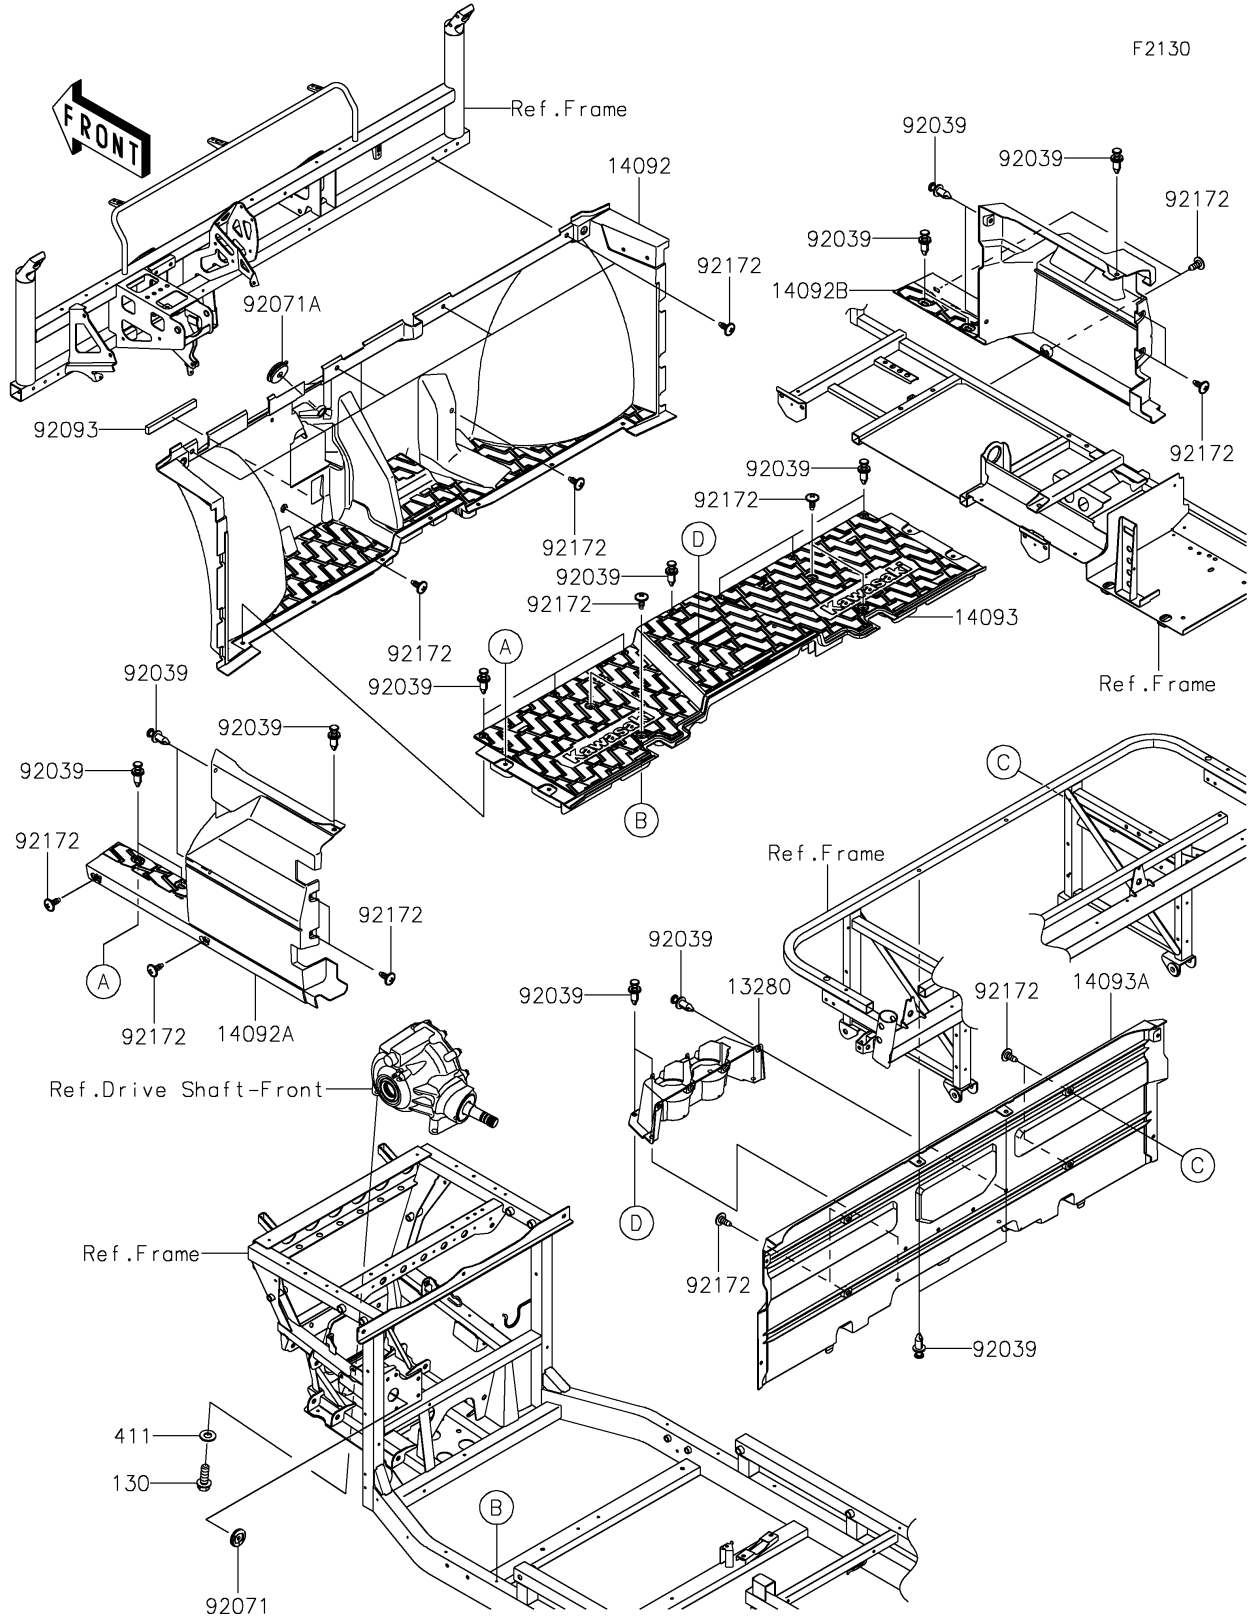

# 2025 MULE PRO-FXR 1000 PARTS DIAGRAM

Frame Fittings(Front)(BRFNN-BSSNL)

## 2025 MULE PRO-FXR 1000 PARTS LIST

Frame Fittings(Front)(BRFNN-BSSNL)

ITEM NAME	PART NUMBER	QUANTITY
HOLDER (Ref # 13280)	13280-1352	1
COVER,FR FLOOR (Ref # 14092)	14092-1184	1
COVER,SIDE,LH,FR (Ref # 14092A)	14092-1188	1
COVER,SIDE,RH,FR (Ref # 14092B)	14092-1189	1
COVER,FLOOR,BOTTOM (Ref # 14093)	14093-1426	1
COVER,FR SEAT (Ref # 14093A)	14093-1427	1
RIVET (Ref # 92039)	92039-0865	27
GROMMET,9X45X9 (Ref # 92071)	92071-0728	1
GROMMET,8X22X8 (Ref # 92071A)	92071-0753	1
SEAL,10X20X165 (Ref # 92093)	92093-0617	1
SCREW,6X16 (Ref # 92172)	92172-0711	22
BOLT-FLANGED,12X35 (Ref # 130)	130CA1235	4
WASHER-PLAIN,12MM (Ref # 411)	411AA1200	4