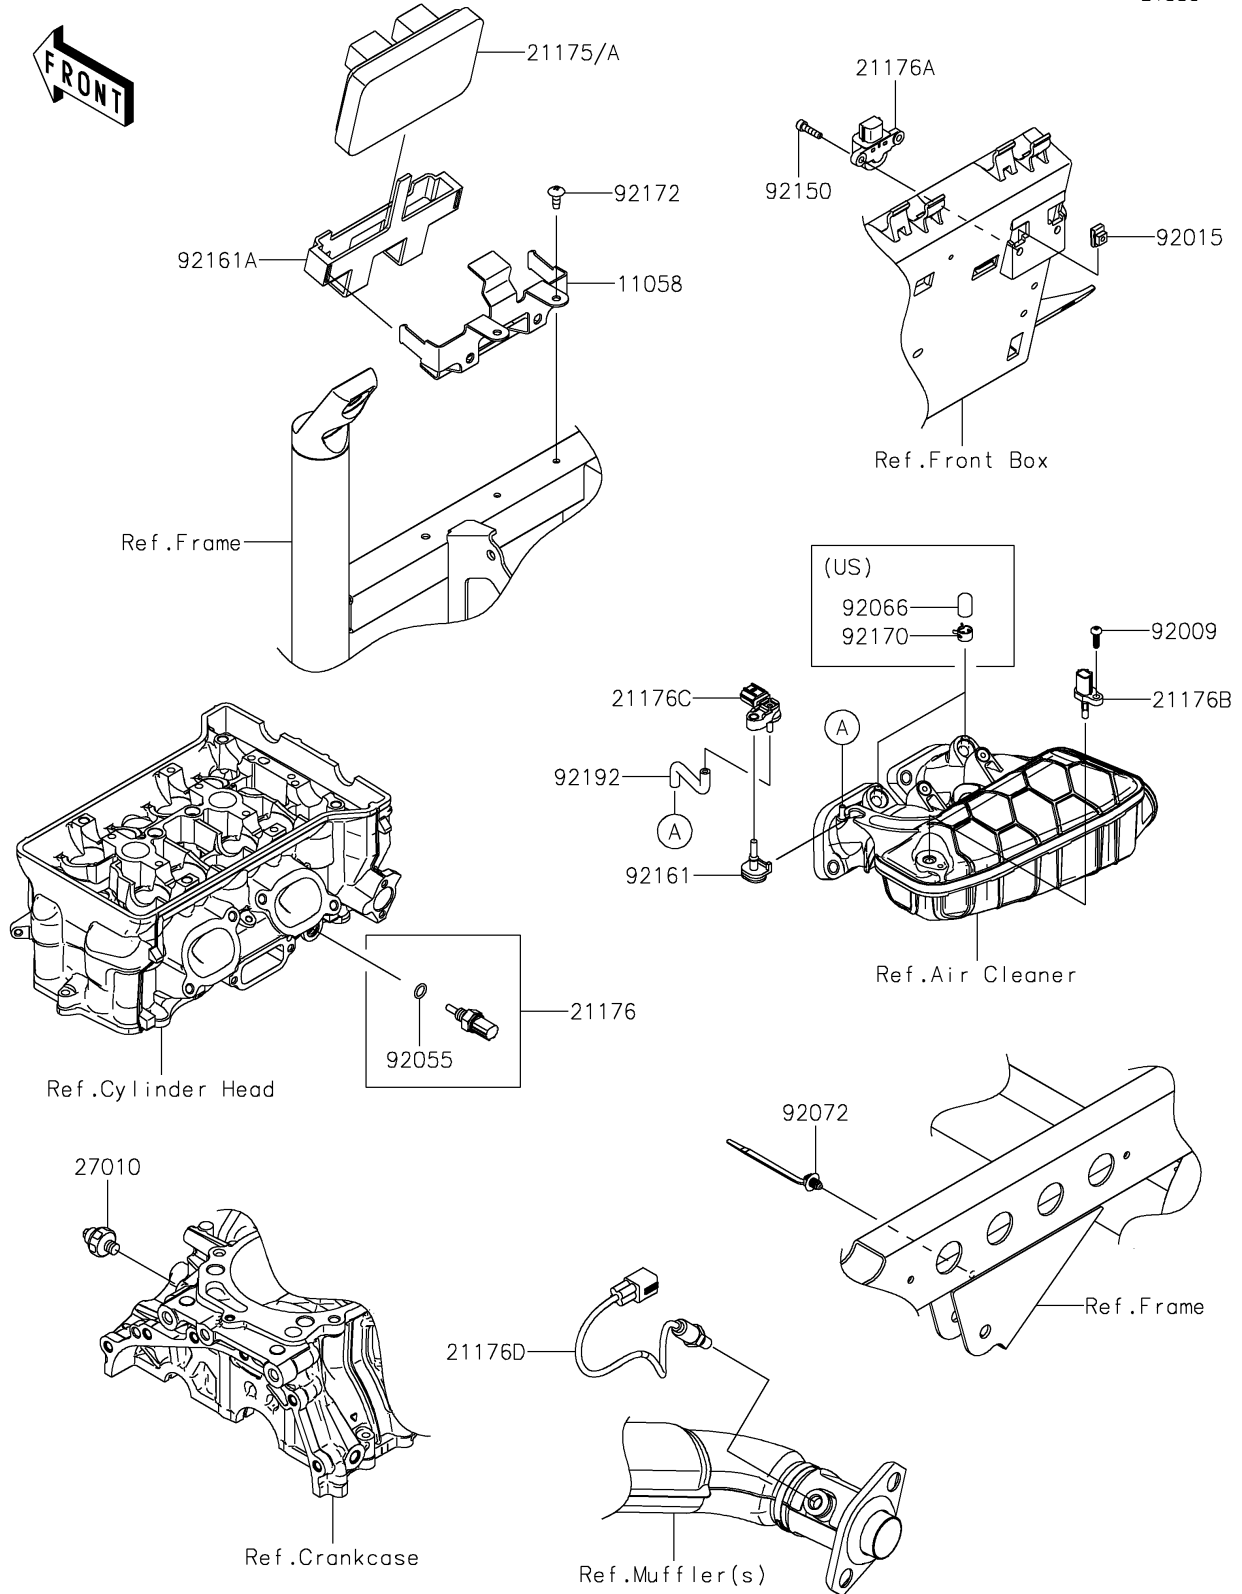

2025 MULE PRO-FXR 1000 PARTS DIAGRAM

Fuel Injection

E1530

2025 MULE PRO-FXR 1000 PARTS LIST

Fuel Injection

ITEM NAME	PART NUMBER	QUANTITY
BRACKET,ECU (Ref # 11058)	11058-0323	1
CONTROL UNIT-ELECTRONIC (Ref # 21175)	21175-1853	1
CONTROL UNIT-ELECTRONIC (Ref # 21175A)	21175-1877	1
SENSOR,WATER TEMP (Ref # 21176)	21176-0009	1
SENSOR,VEHICLE-DOWN (Ref # 21176A)	21176-0026	1
SENSOR,AIR TEMPERATURE (Ref # 21176B)	21176-0048	1
SENSOR,PRESSURE (Ref # 21176C)	21176-0906	1
SENSOR,OXYGEN (Ref # 21176D)	21176-1192	1
SWITCH,OIL PRESSURE (Ref # 27010)	27010-1313	1
SCREW,TAPPING,5X16 (Ref # 92009)	92009-1264	1
NUT,5MM (Ref # 92015)	92015-1627	2
RING-O,9.5X1.9 (Ref # 92055)	92055-0016	1
PLUG (Ref # 92066)	92066-0862	2
BAND,OS170-FT7(BLACK) (Ref # 92072)	92072-1414	1
BOLT,SOCKET,5X20 (Ref # 92150)	92150-1019	2
DAMPER (Ref # 92161)	92161-0673	1
DAMPER,ECU (Ref # 92161A)	92161-2481	1
CLAMP (Ref # 92170)	92170-2043	2
SCREW,TAPPING,6X16 (Ref # 92172)	92172-0739	2
TUBE (Ref # 92192)	92192-2633	1