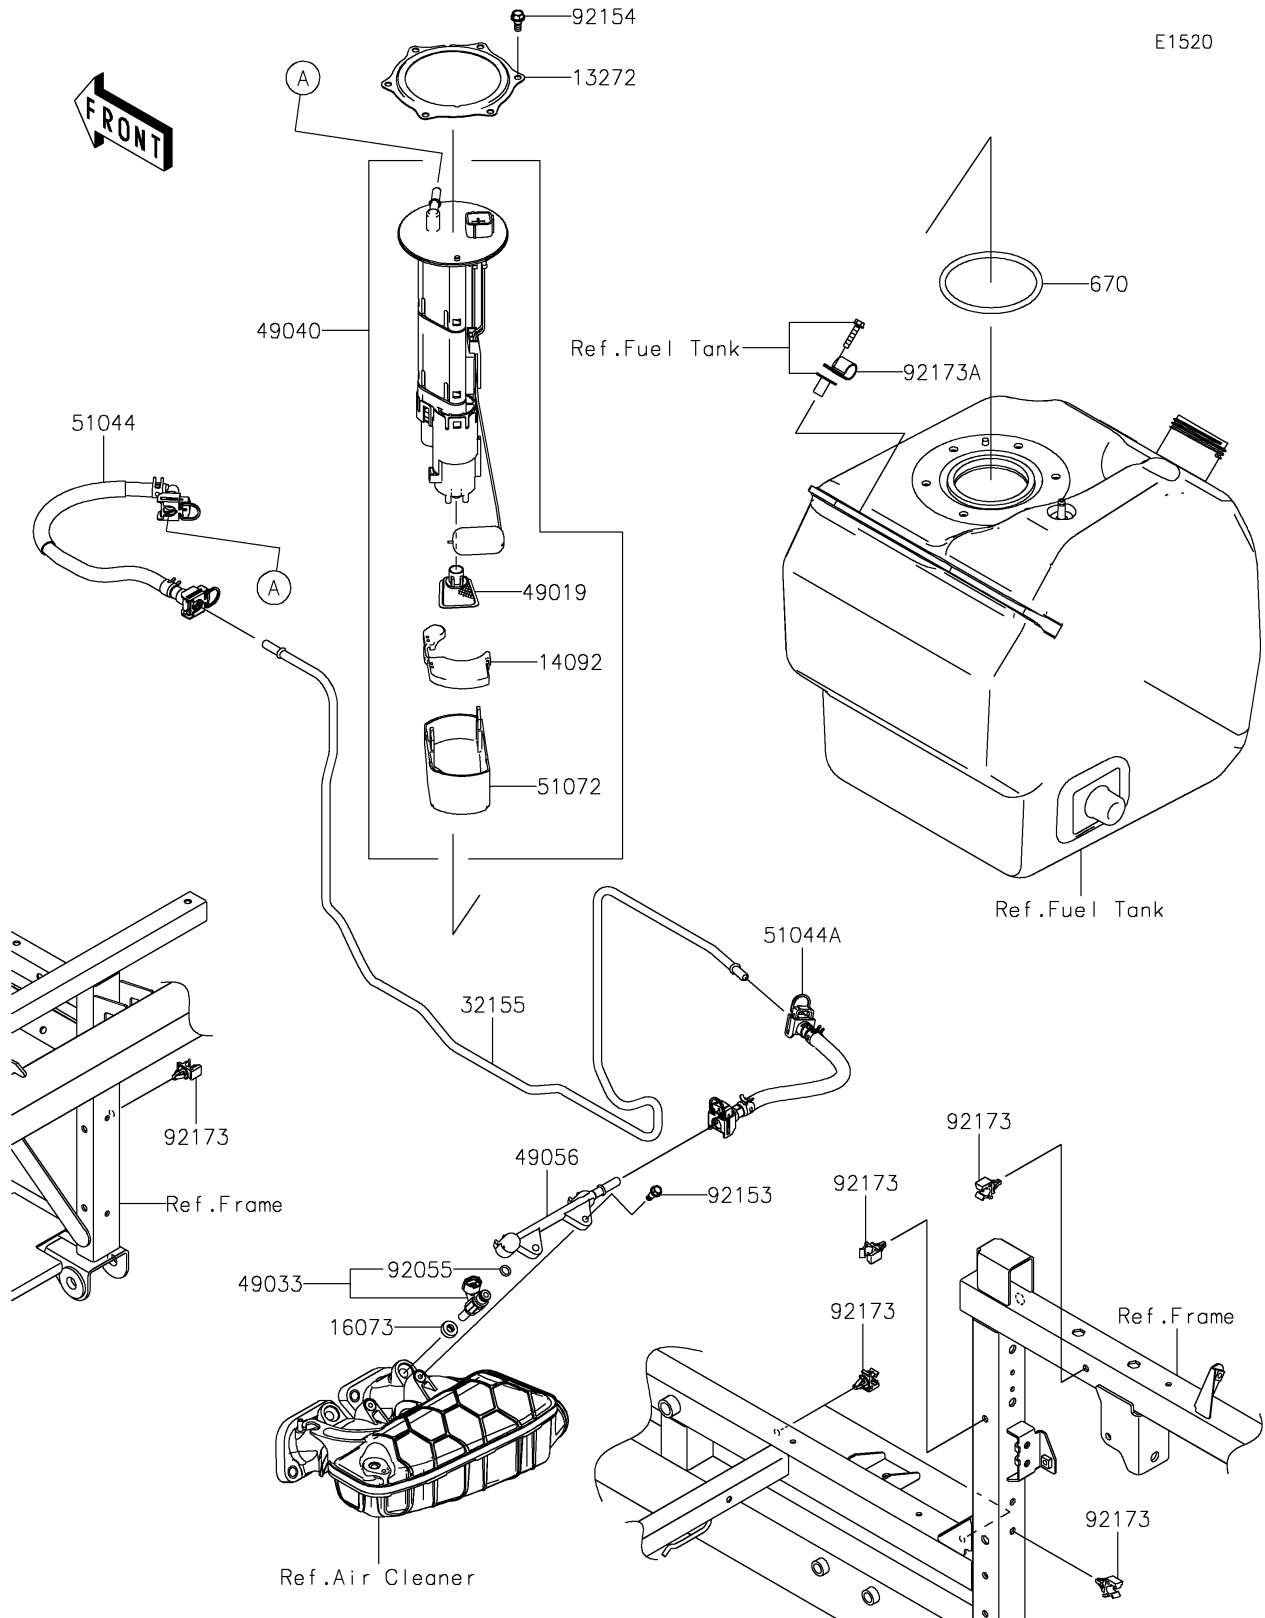

2025 MULE PRO-FXR 1000 PARTS DIAGRAM

Fuel Pump

2025 MULE PRO-FXR 1000 PARTS LIST

Fuel Pump

ITEM NAME	PART NUMBER	QUANTITY
PLATE (Ref # 13272)	13272-2500	1
COVER (Ref # 14092)	14092-1044	1
INSULATOR (Ref # 16073)	16073-0129	2
PIPE,FUEL (Ref # 32155)	32155-7380	1
FILTER-FUEL (Ref # 49019)	49019-0013	1
NOZZLE-INJECTION (Ref # 49033)	49033-0040	2
PUMP-FUEL (Ref # 49040)	49040-0832	1
PIPE-INJECTION (Ref # 49056)	49056-0566	1
TUBE-ASSY,TANK-PIPE (Ref # 51044)	51044-1260	1
TUBE-ASSY,PIPE-ENGINE (Ref # 51044A)	51044-1261	1
CHAMBER-FUEL (Ref # 51072)	51072-0003	1
RING-O,INJECTION NOZZLE (Ref # 92055)	92055-0937	2
BOLT,FLANGED,5MM (Ref # 92153)	92153-0361	2
BOLT,FUEL PUMP (Ref # 92154)	92154-1326	6
CLAMP,FUEL PIPE (Ref # 92173)	92173-1213	6
CLAMP (Ref # 92173A)	92173-2551	1
O RING (Ref # 670)	670E5090	1