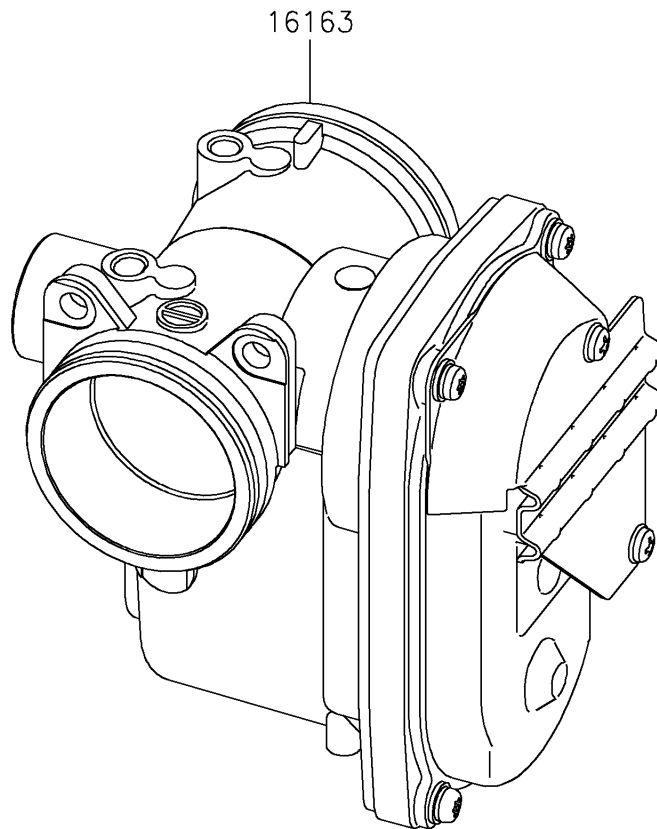

# 2025 MULE PRO-FXR 1000 PARTS DIAGRAM

Throttle

E1510

### Throttle

ITEM NAME	PART NUMBER	QUANTITY
THROTTLE-ASSY (Ref # 16163)	16163-1301	1